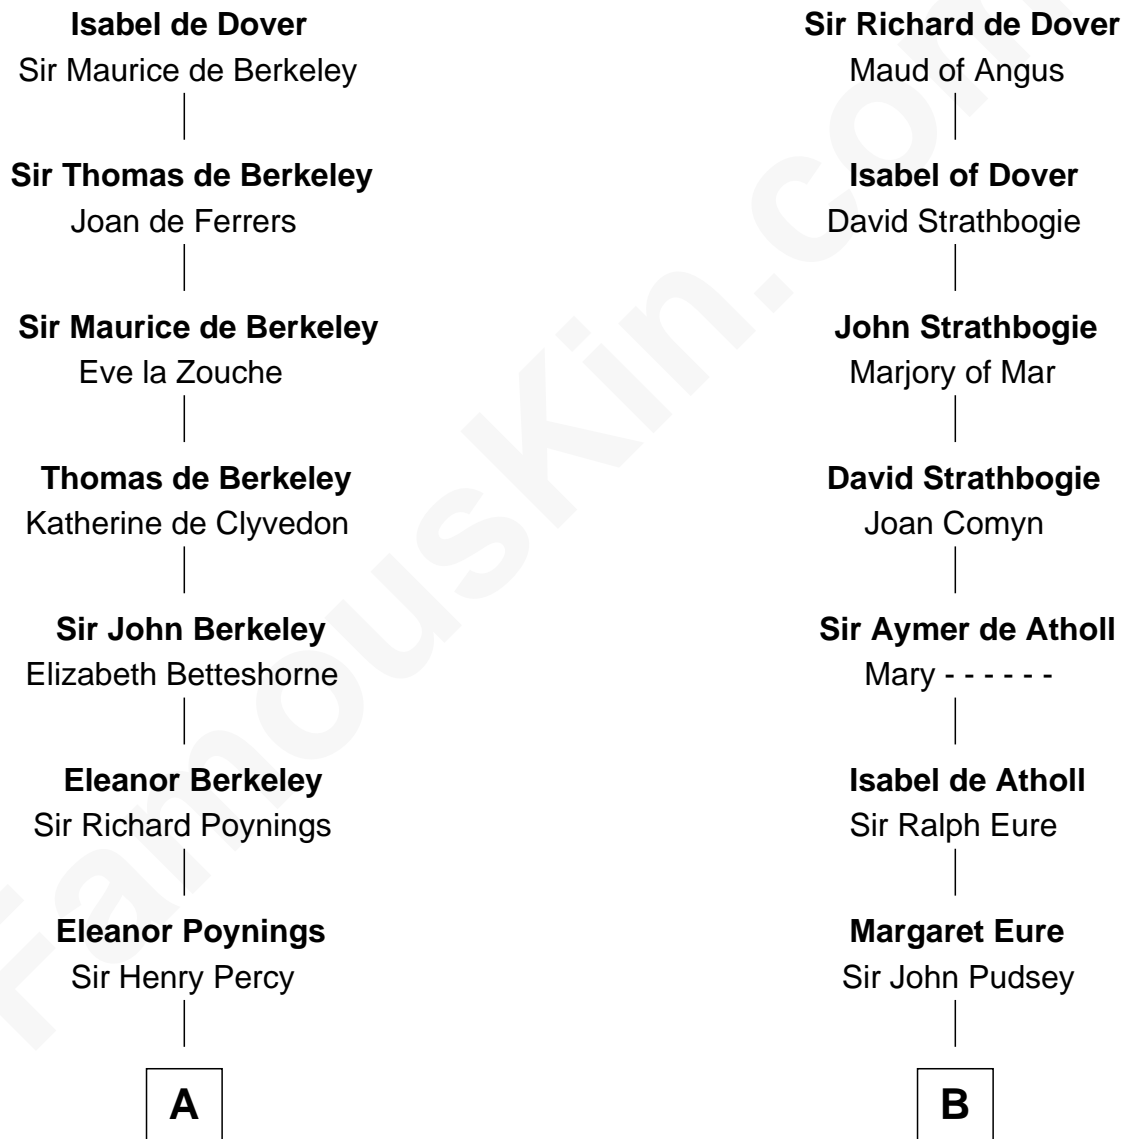

# FamousKin.com Relationship Chart of

**Harriet Martineau**

*Author of The Hour and the Man*

17th cousin 4 times removed of

**Edward Lloyd V**

*13th Governor of Maryland*

**Sir Richard FitzRoy**

Rose de Dover

**C**

**Ann Corbin**  
Col. William Tayloe

**John Tayloe**  
Elizabeth Gwynn

**John Tayloe**  
Rebecca Plater

**Elizabeth Tayloe**  
Col. Edward Lloyd

**Edward Lloyd V**  
*13th Governor of Maryland*

FamousKin.com