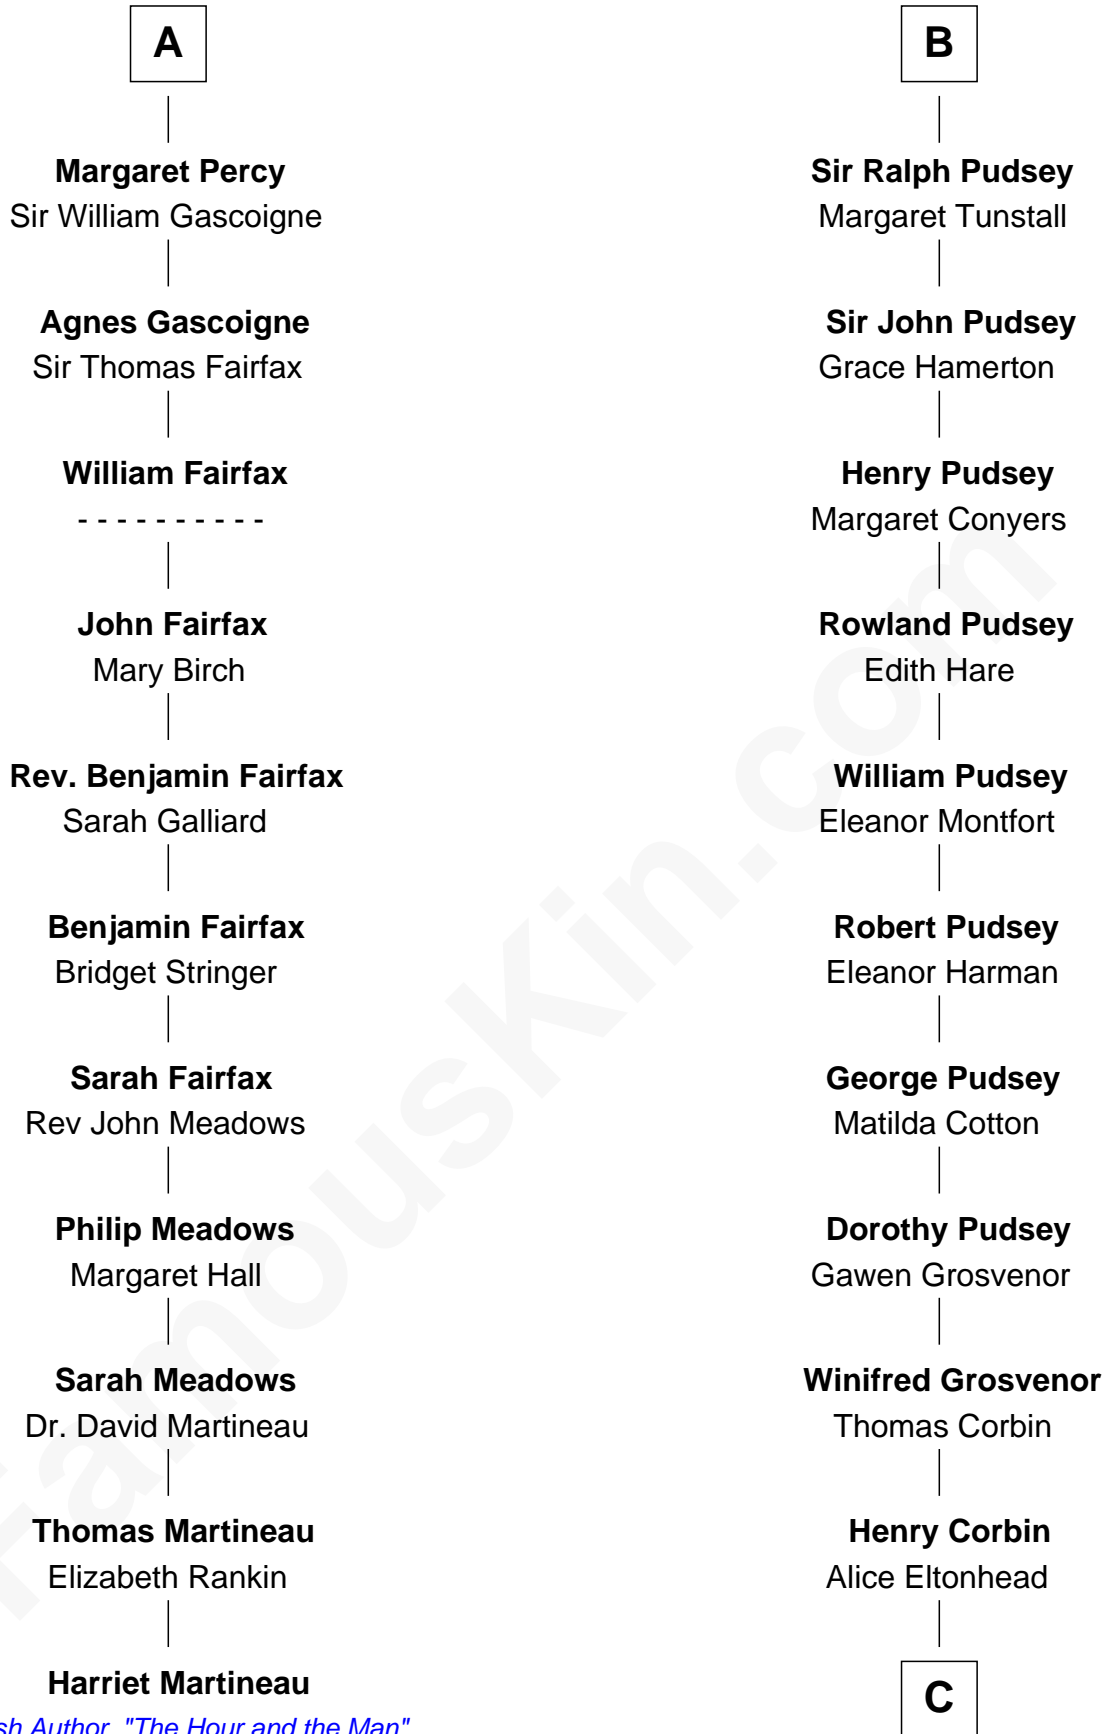

# FamousKin.com Relationship Chart of

**Harriet Martineau**

*Author of The Hour and the Man*

17th cousin 4 times removed of

**Edward Lloyd V**

*13th Governor of Maryland*

**Sir Richard FitzRoy**

Rose de Dover

**C**

**Ann Corbin**  
Col. William Tayloe

**John Tayloe**  
Elizabeth Gwynn

**John Tayloe**  
Rebecca Plater

**Elizabeth Tayloe**  
Col. Edward Lloyd

**Edward Lloyd V**  
*13th Governor of Maryland*

FamousKin.com