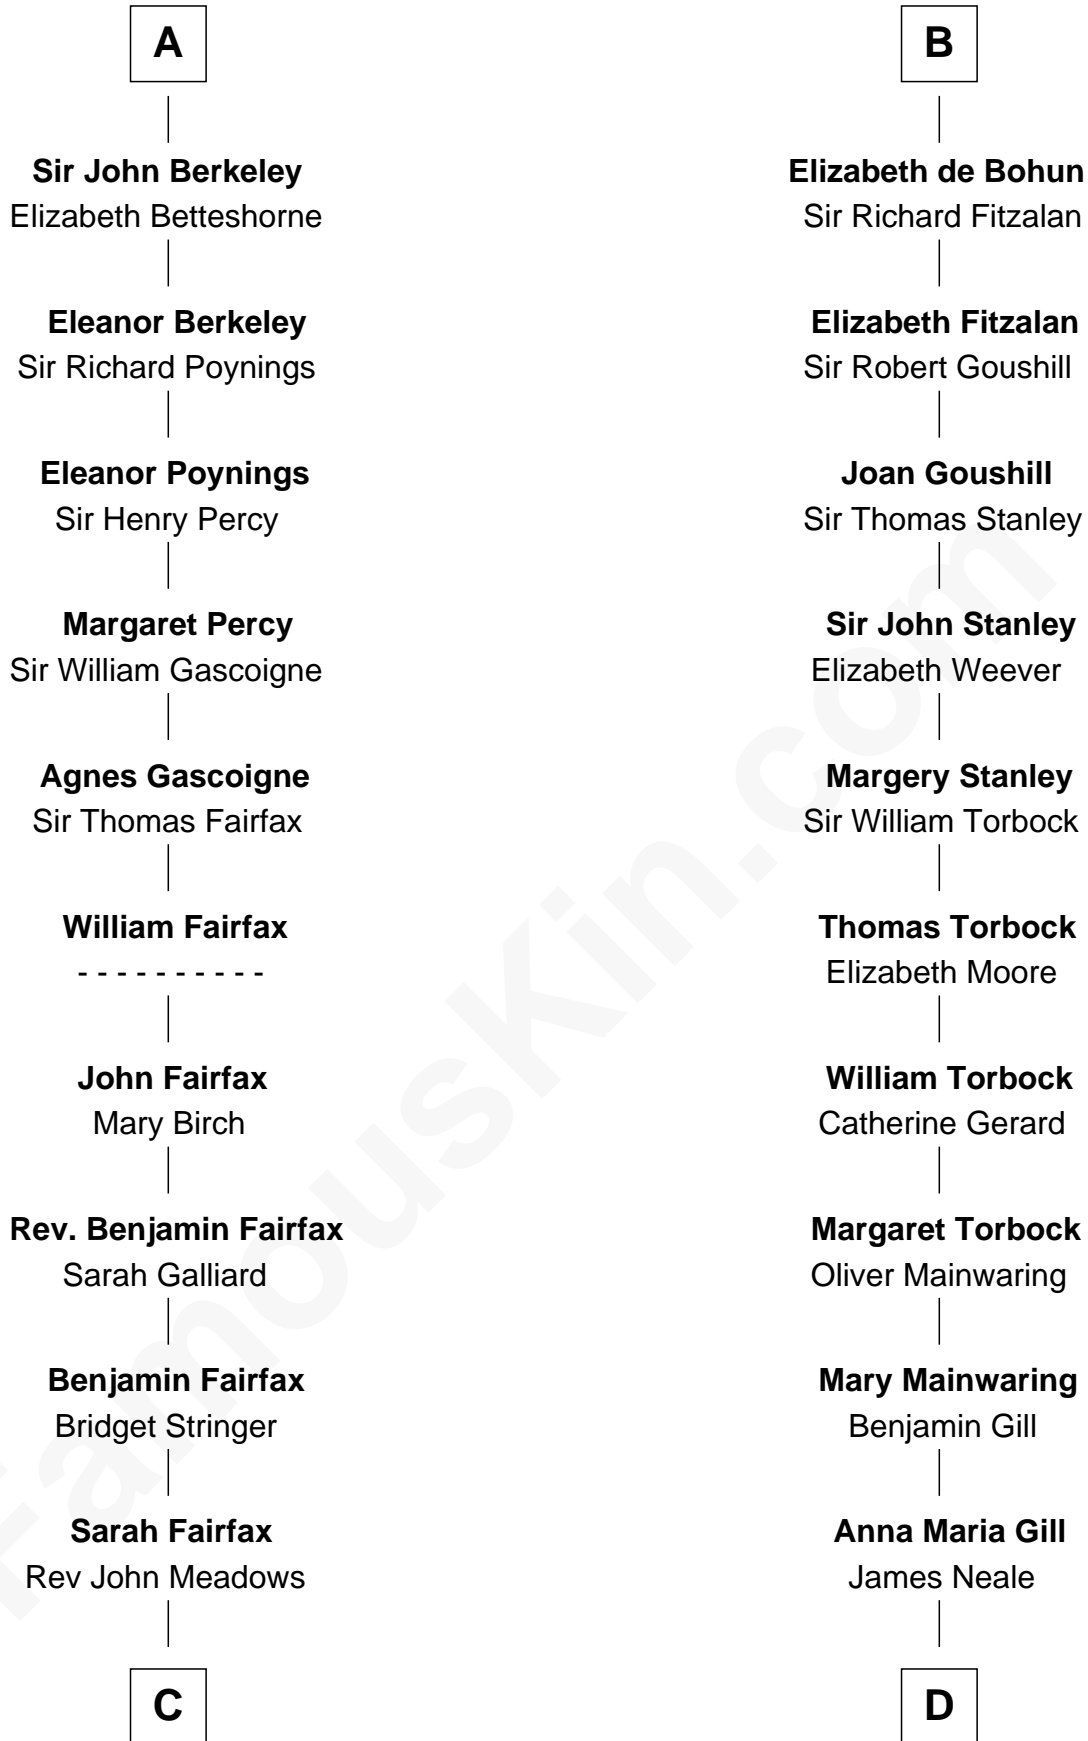

# FamousKin.com Relationship Chart of

**Harriet Martineau**

*Author of The Hour and the Man*

20th cousin 1 time removed of

**Edward Lloyd V**

*13th Governor of Maryland*

**Gilbert Fitzgilbert de Clare**

Isabel de Beaumont

**C**

**Philip Meadows**

Margaret Hall

**Sarah Meadows**

Dr. David Martineau

**Thomas Martineau**

Elizabeth Rankin

**Harriet Martineau**