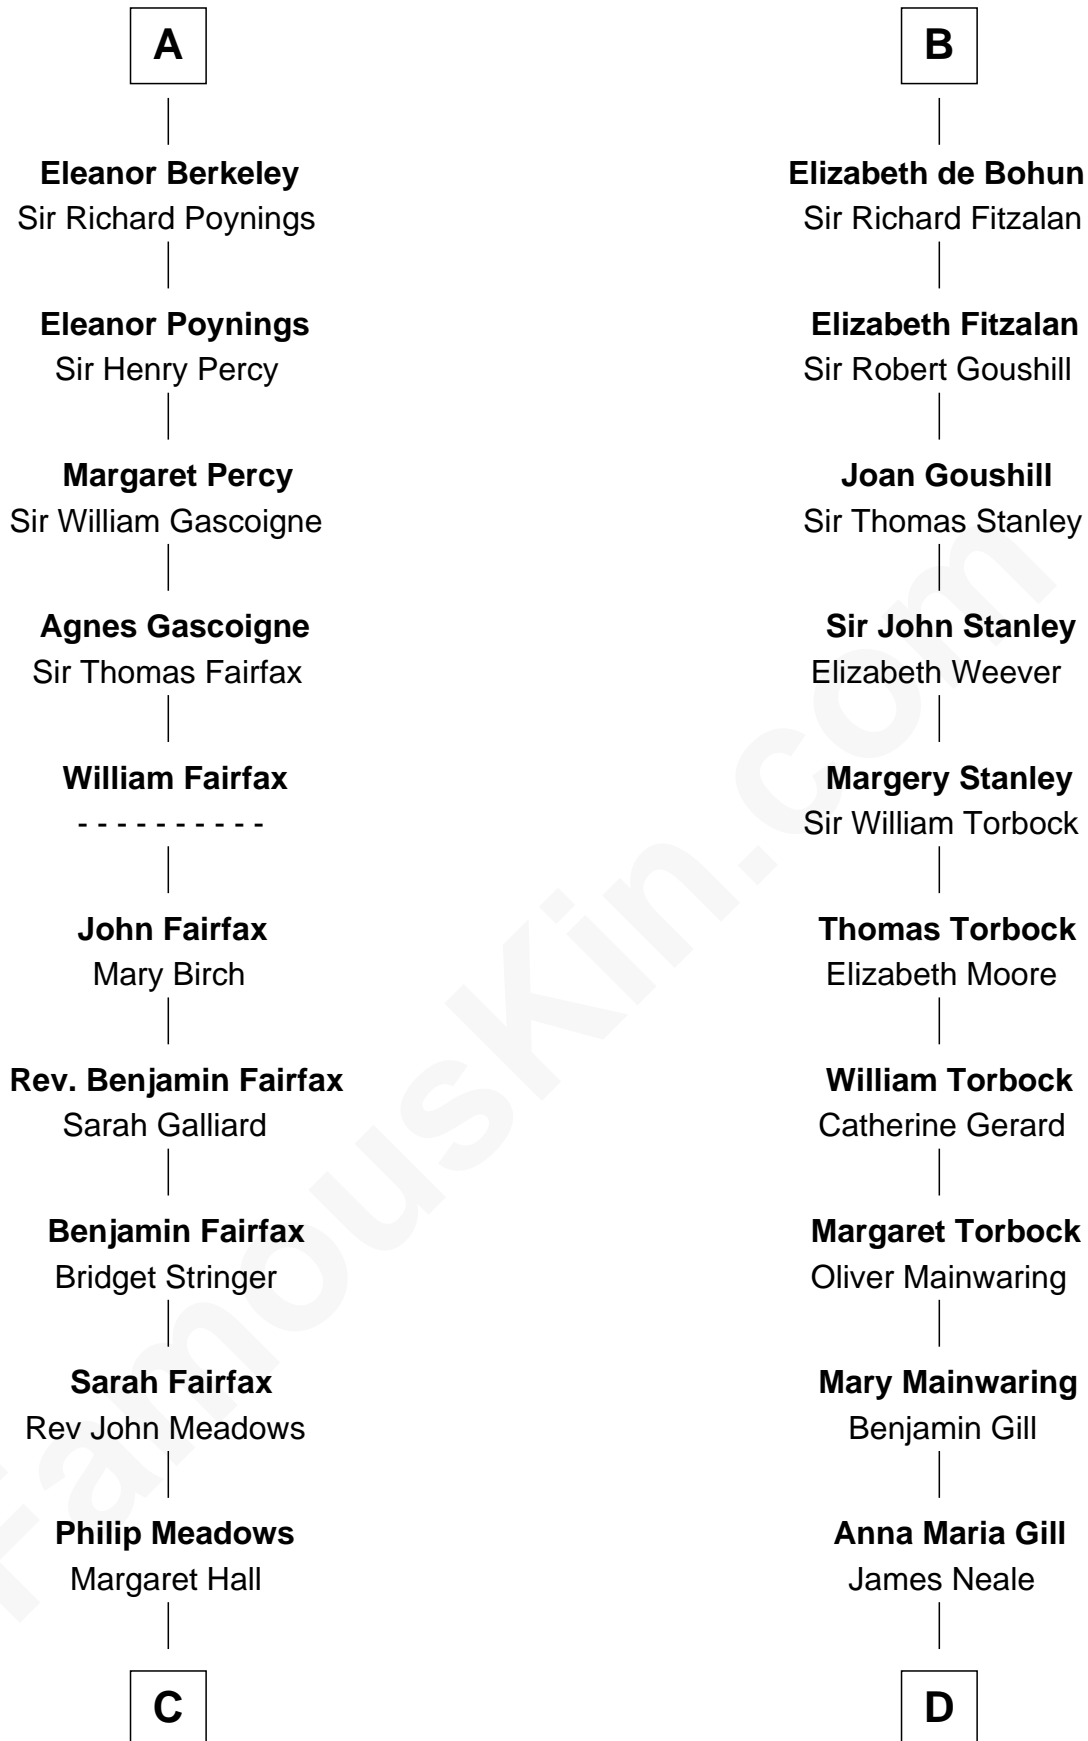

FamousKin.com

Relationship Chart of

Harriet Martineau

Author of The Hour and the Man

19th cousin 2 times removed of

Edward Lloyd V

13th Governor of Maryland

Simon III de Montfort

Thomas de Clare

Juliana FitzMaurice

Margaret de Clare

Bartholomew de Badlesmere

Elizabeth de Badlesmere

Sir William de Bohun

B

C