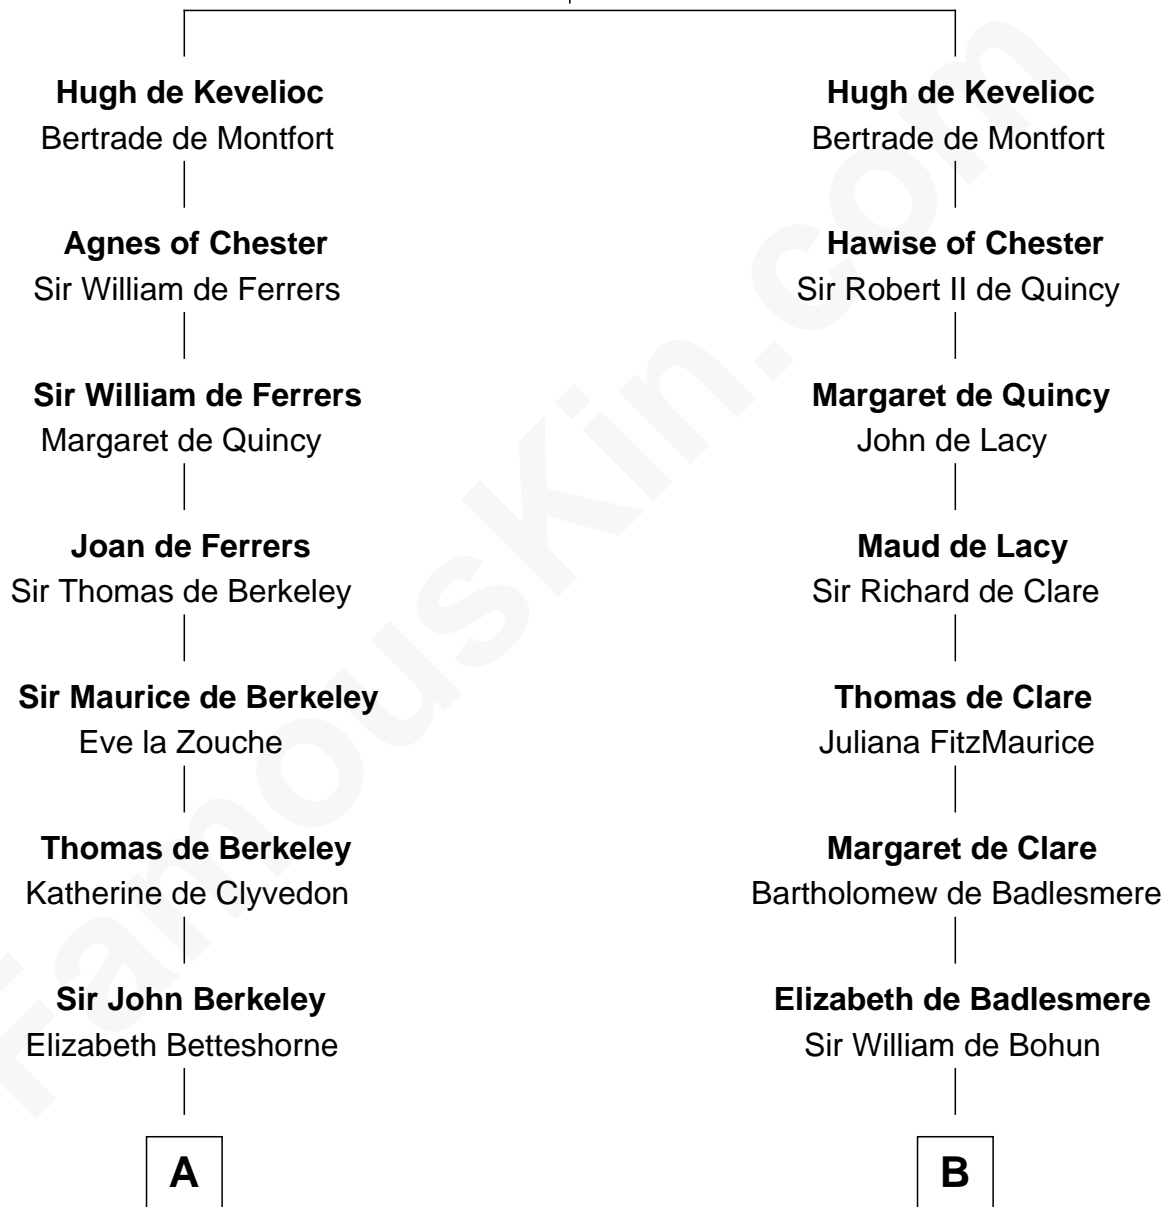

# FamousKin.com Relationship Chart of

**Harriet Martineau**

*Author of The Hour and the Man*

19th cousin 2 times removed of

**Edward Lloyd V**

*13th Governor of Maryland*

**Sir Ranulf de Gernons**

Maud of Gloucester

**C**

**Sarah Meadows**  
Dr. David Martineau

**Thomas Martineau**  
Elizabeth Rankin

**Harriet Martineau**  
*English Author, "The Hour and the Man"*

**D**

**Henrietta Maria Neale**  
Col. Philemon Lloyd

**Edward Lloyd**  
Sarah Covington

**Col. Edward Lloyd**  
Anne Rousby

**Col. Edward Lloyd**  
Elizabeth Tayloe

**Edward Lloyd V**  
*13th Governor of Maryland*

FamousKin.com