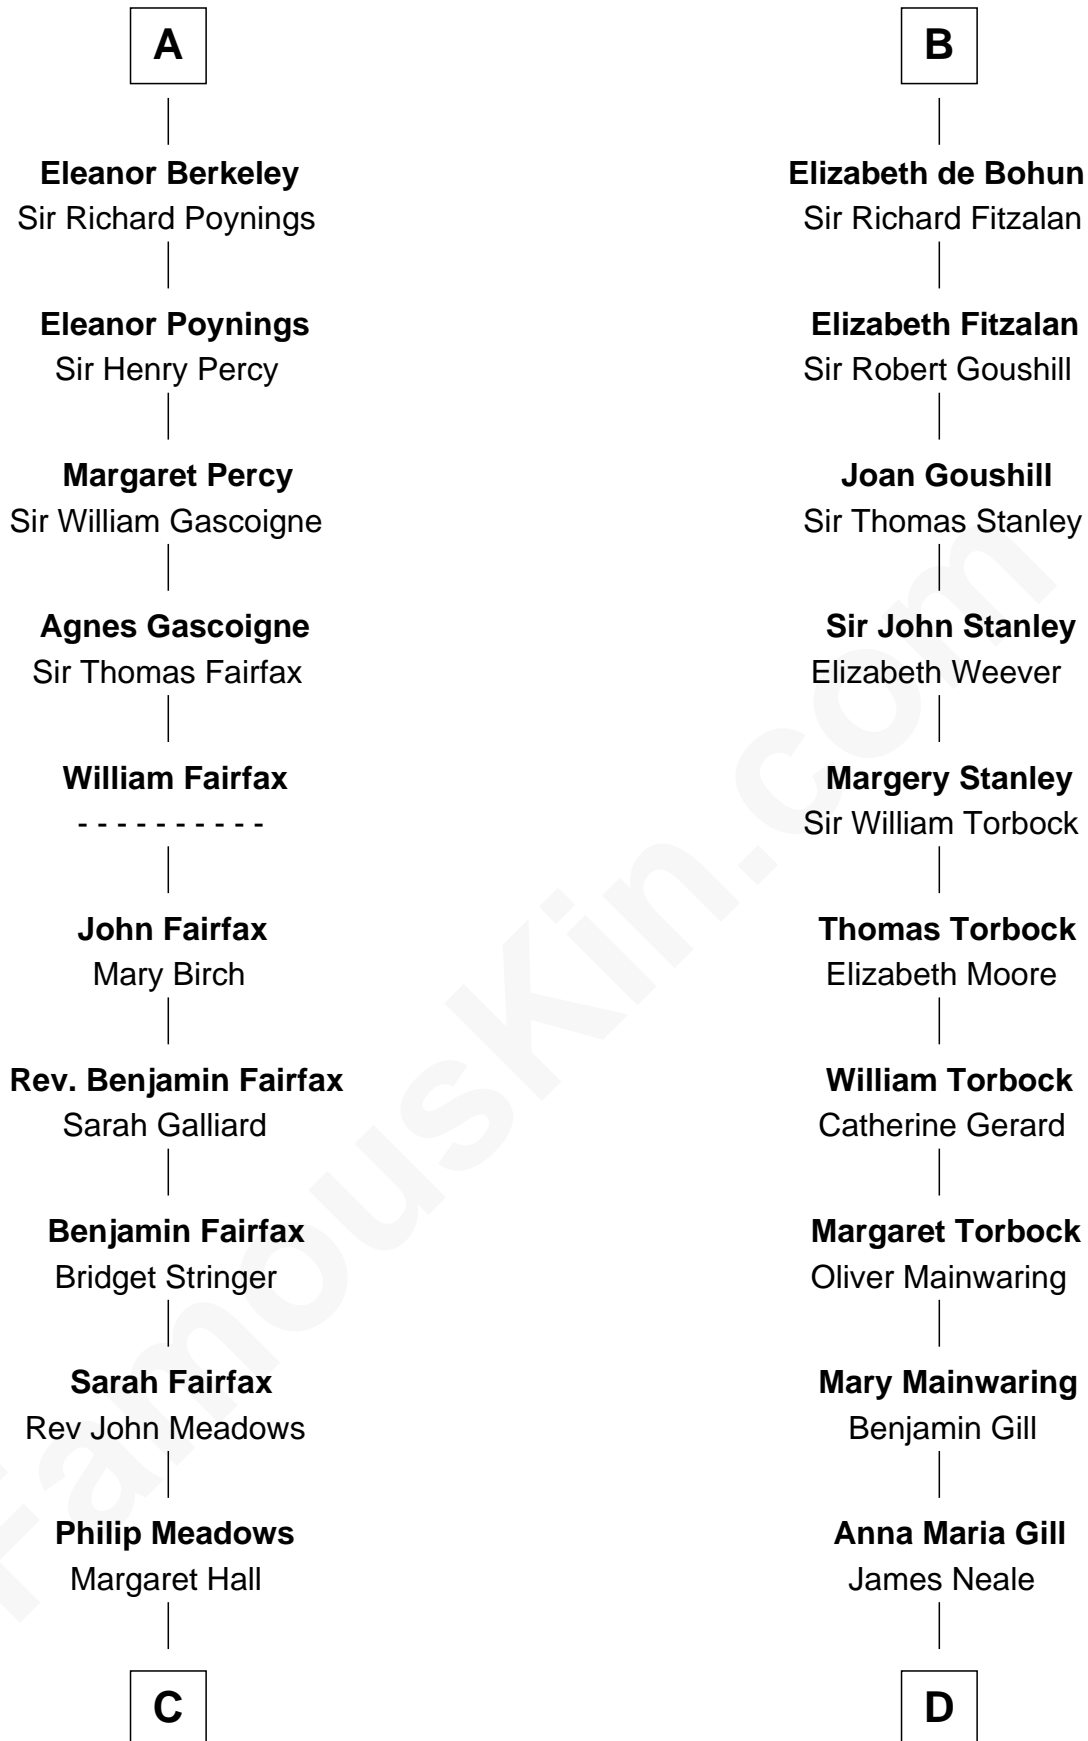

# FamousKin.com Relationship Chart of

**Harriet Martineau**

*Author of The Hour and the Man*

19th cousin 2 times removed of

**Edward Lloyd V**

*13th Governor of Maryland*

**Sir Ranulf de Gernons**

Maud of Gloucester

**C**

**Sarah Meadows**  
Dr. David Martineau

**Thomas Martineau**  
Elizabeth Rankin

**Harriet Martineau**  
*English Author, "The Hour and the Man"*

**D**

**Henrietta Maria Neale**  
Col. Philemon Lloyd

**Edward Lloyd**  
Sarah Covington

**Col. Edward Lloyd**  
Anne Rousby

**Col. Edward Lloyd**  
Elizabeth Tayloe

**Edward Lloyd V**  
*13th Governor of Maryland*

FamousKin.com