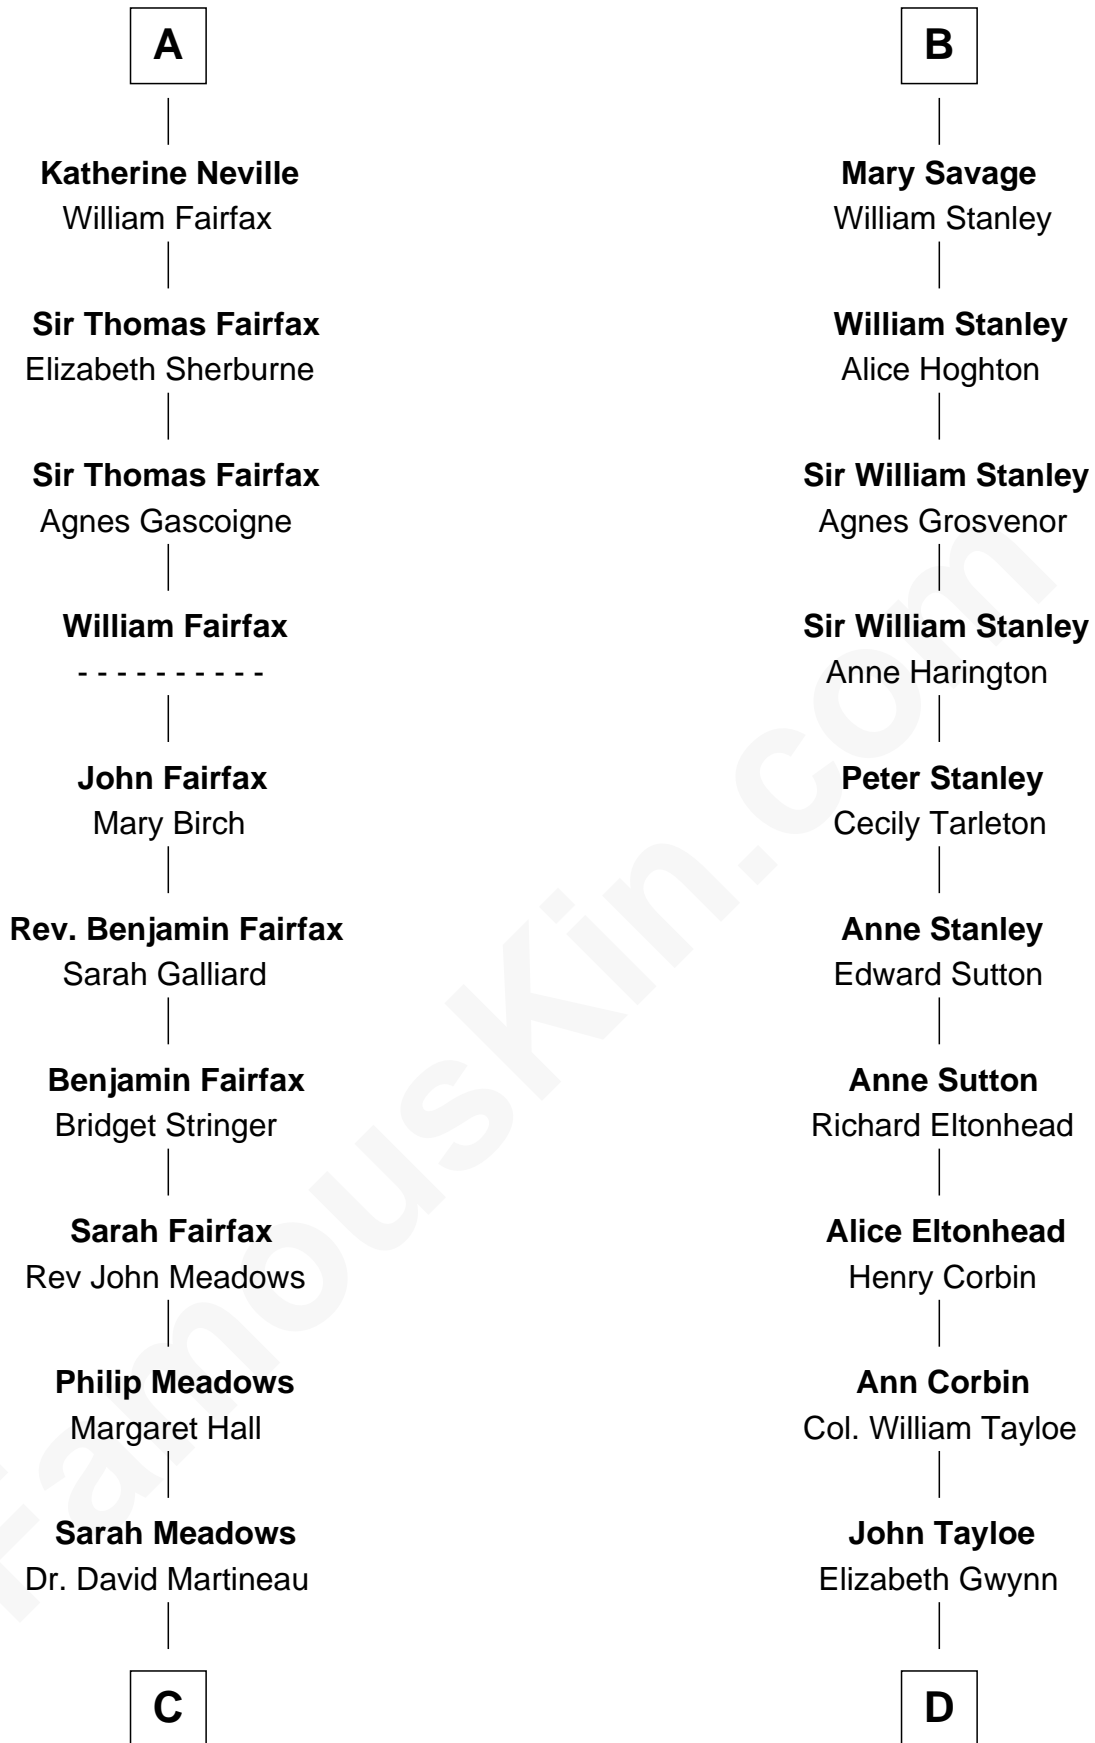

FamousKin.com Relationship Chart of

Harriet Martineau

Author of The Hour and the Man

18th cousin 1 time removed of

Edward Lloyd V

13th Governor of Maryland

Sir William Longespee

Ela of Salisbury

Emmeline de Ridelisford

Ela Longespee

Sir Roger la Zouche

Sir Alan la Zouche

Eleanor de Segrave

Maude la Zouche

Sir Robert de Holland

Maude de Holland

Sir Thomas de Swinerton

Sir Robert de Swinerton

Elizabeth de Beke

Maud de Swinerton

Sir John Savage

B

C

Thomas Martineau
Elizabeth Rankin

Harriet Martineau
English Author, "The Hour and the Man"

D

John Tayloe
Rebecca Plater

Elizabeth Tayloe
Col. Edward Lloyd

Edward Lloyd V
13th Governor of Maryland

FamousKin.com