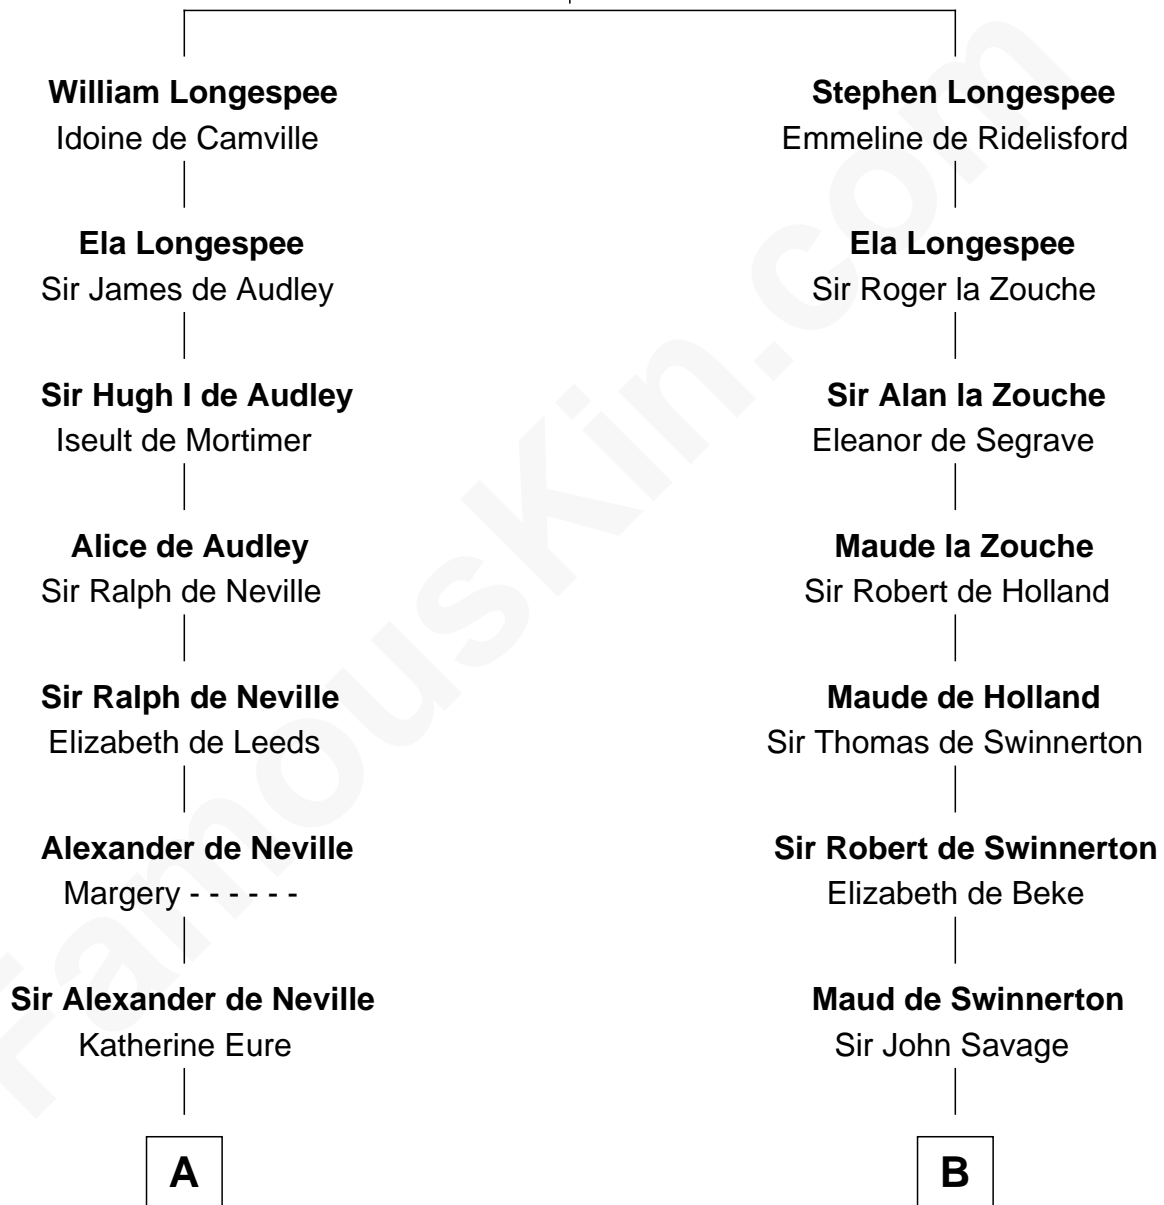

FamousKin.com Relationship Chart of

Harriet Martineau

Author of The Hour and the Man

18th cousin 3 times removed of

Henry Lloyd

40th Governor of Maryland

Sir William Longespee

Ela of Salisbury

Daniel Lloyd
Catherine Henry

Henry Lloyd
40th Governor of Maryland