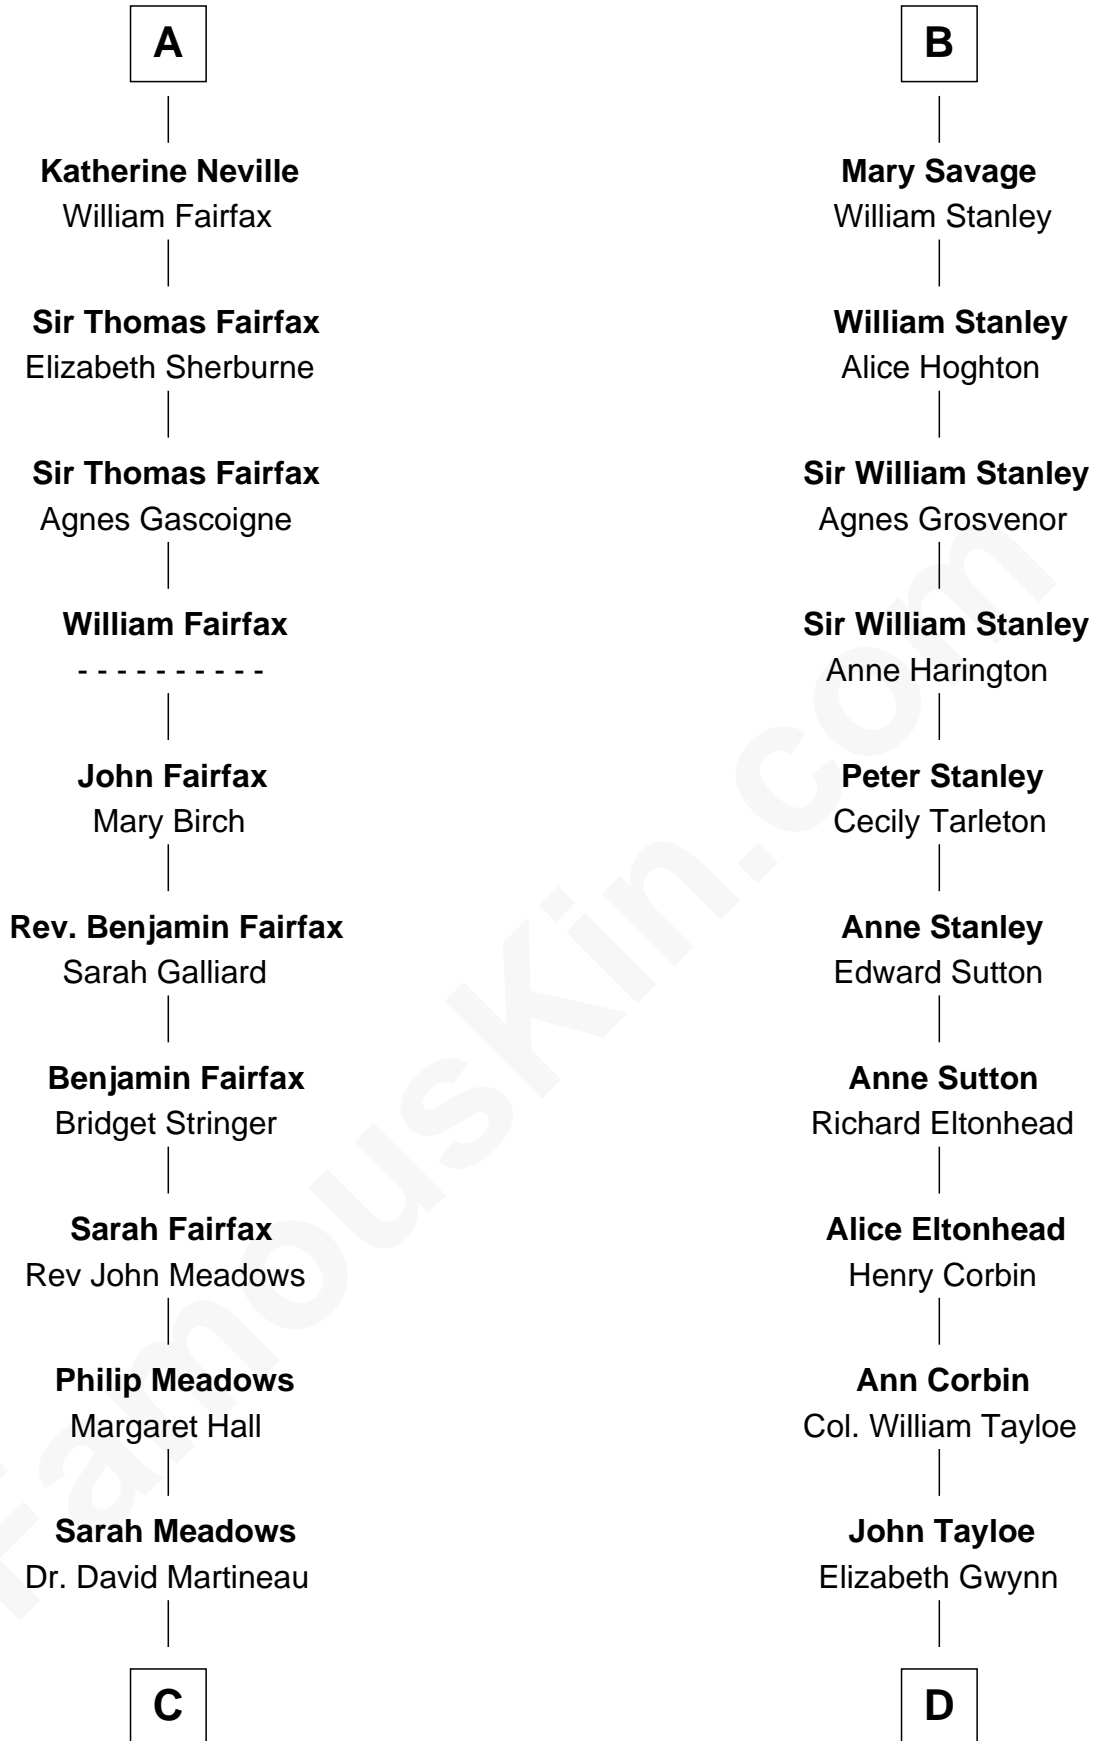

FamousKin.com Relationship Chart of

Harriet Martineau

Author of The Hour and the Man

18th cousin 3 times removed of

Henry Lloyd

40th Governor of Maryland

Sir William Longespee

Ela of Salisbury

C

Thomas Martineau
Elizabeth Rankin

Harriet Martineau

English Author, "The Hour and the Man"

D

John Tayloe
Rebecca Plater

Elizabeth Tayloe
Col. Edward Lloyd

Col. Edward Lloyd
Sally Scott Murray

Daniel Lloyd
Catherine Henry

Henry Lloyd
40th Governor of Maryland