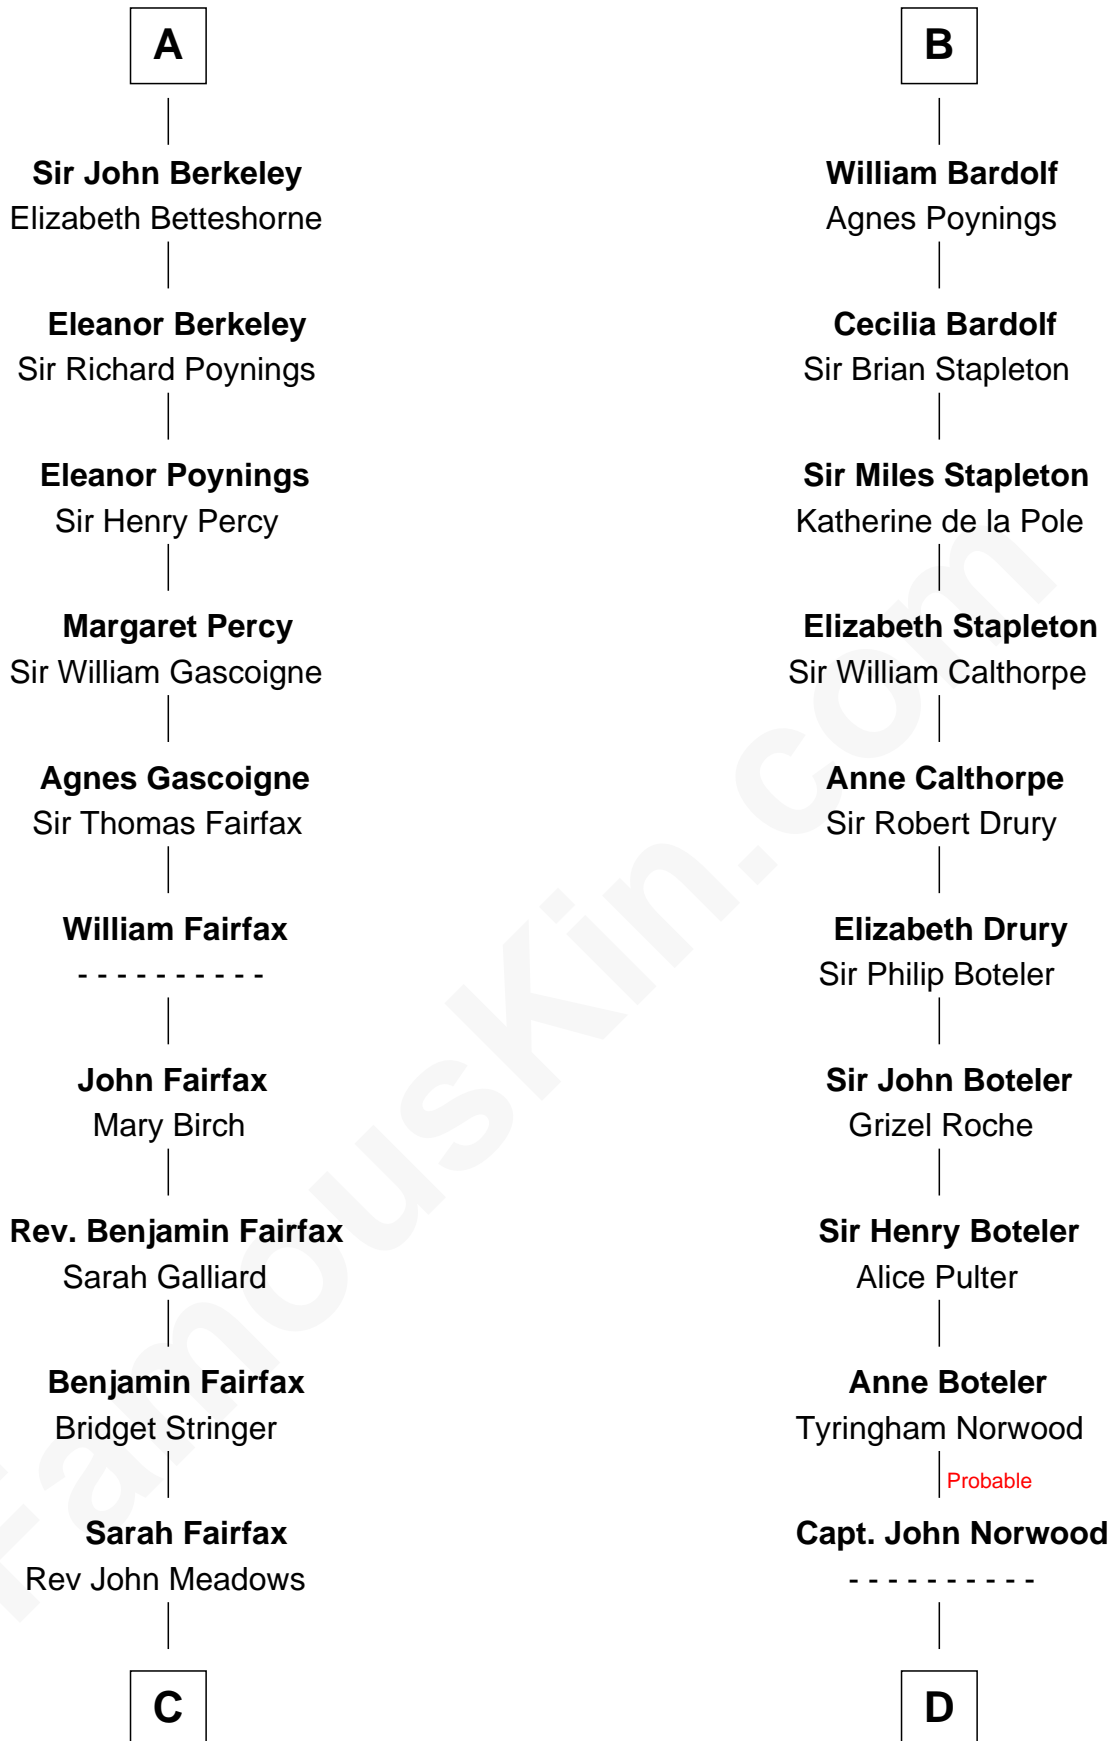

FamousKin.com Relationship Chart of

Harriet Martineau

Author of The Hour and the Man

20th cousin 1 time removed of

Charles Carnan Ridgely

15th Governor of Maryland

Walter of Salisbury

C