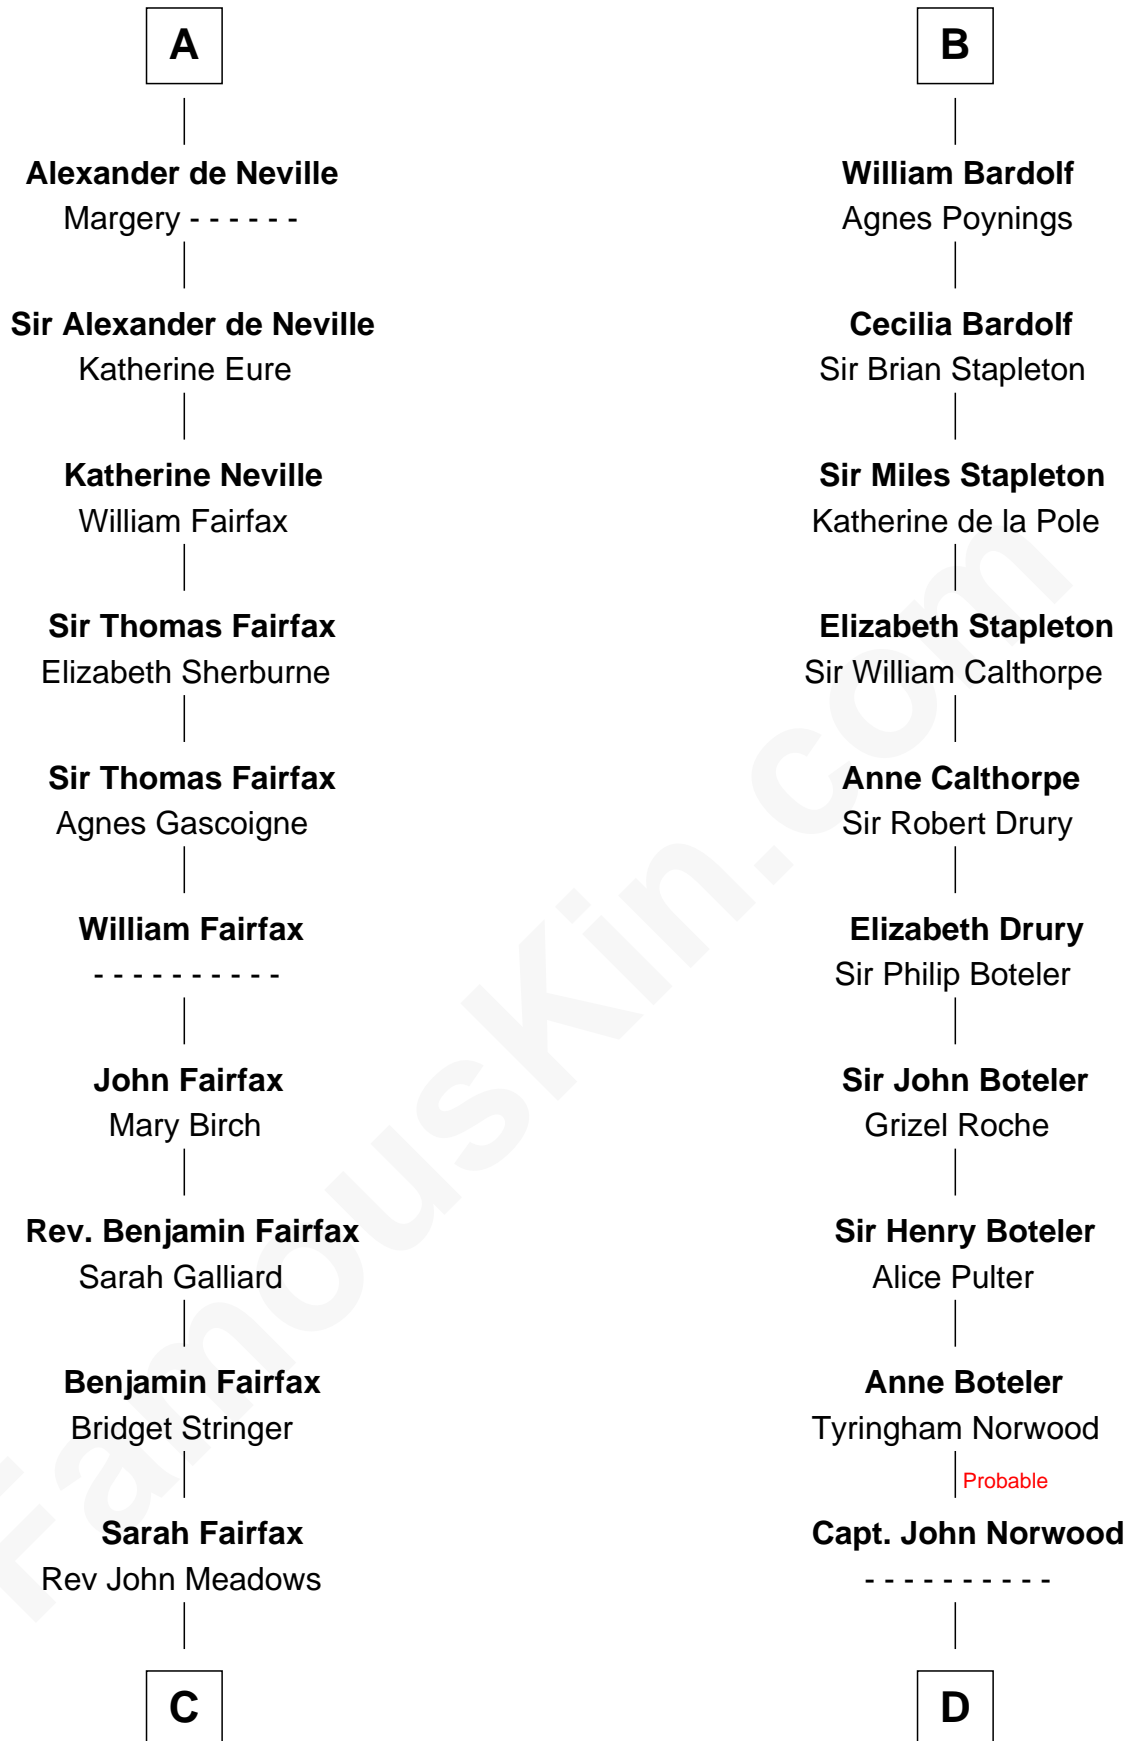

FamousKin.com Relationship Chart of

Harriet Martineau

Author of The Hour and the Man

20th cousin 1 time removed of

Charles Carnan Ridgely

15th Governor of Maryland

Geoffrey Plantagenet

Maud of England

Eleanor of Aquitaine

John, King of England

Isabelle of Angoulême

Henry III, King of England

Eleanor of Provence

Edward I, King of England

Eleanor of Castile

Joan of Acre

Sir Gilbert de Clare

Elizabeth de Clare

Roger D'Amory

Elizabeth D'Amory

Sir John Bardolf

B

C

Philip Meadows