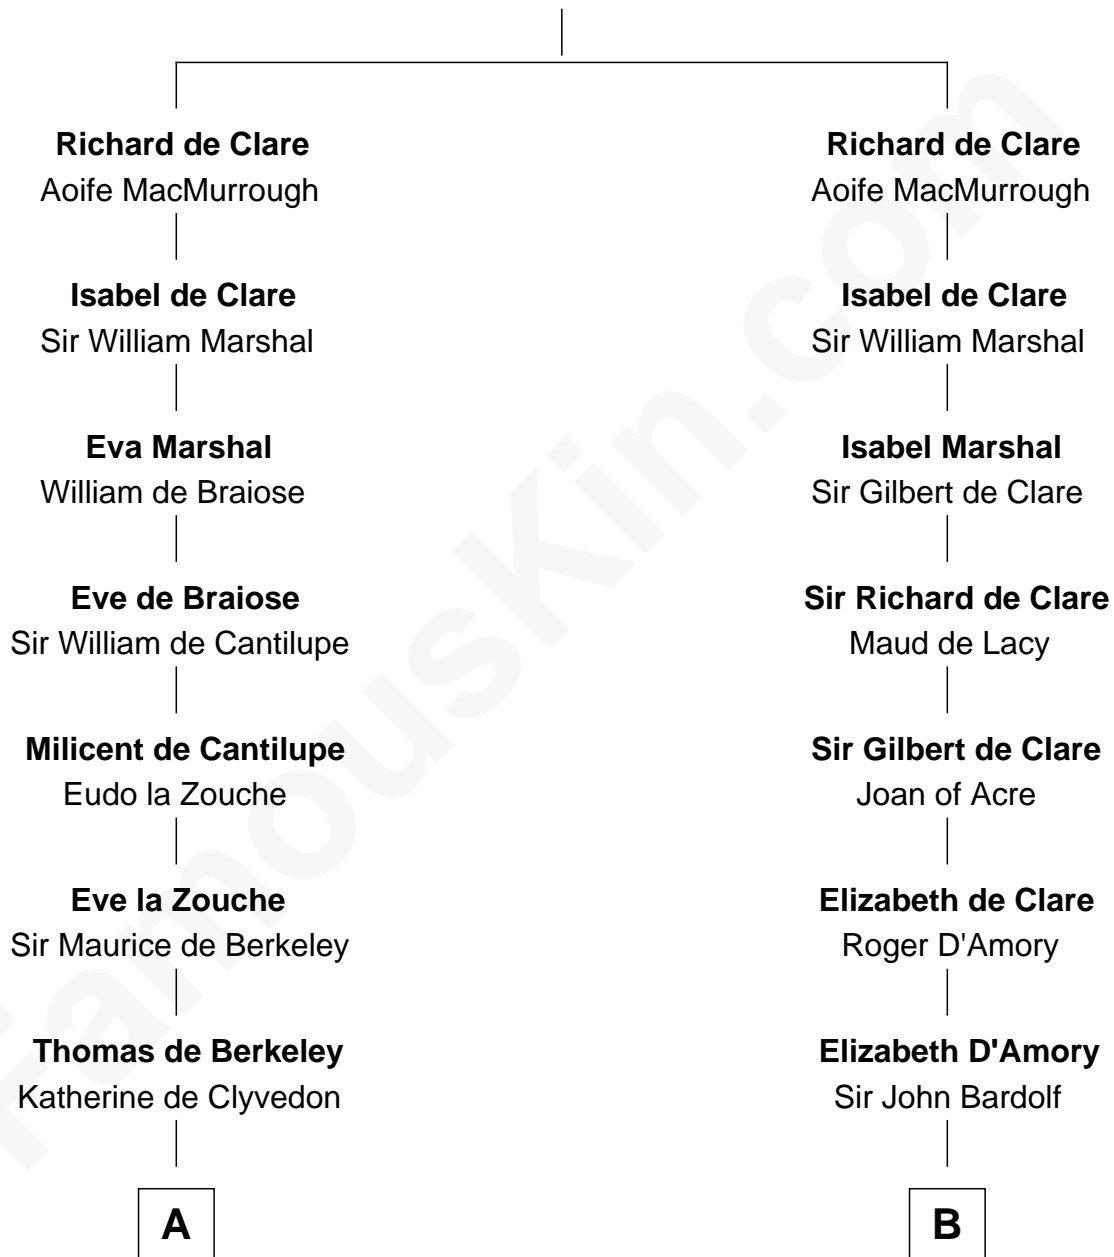

FamousKin.com Relationship Chart of

Harriet Martineau

Author of The Hour and the Man

20th cousin 1 time removed of

Charles Carnan Ridgely

15th Governor of Maryland

Gilbert Fitzgilbert de Clare

Isabel de Beaumont