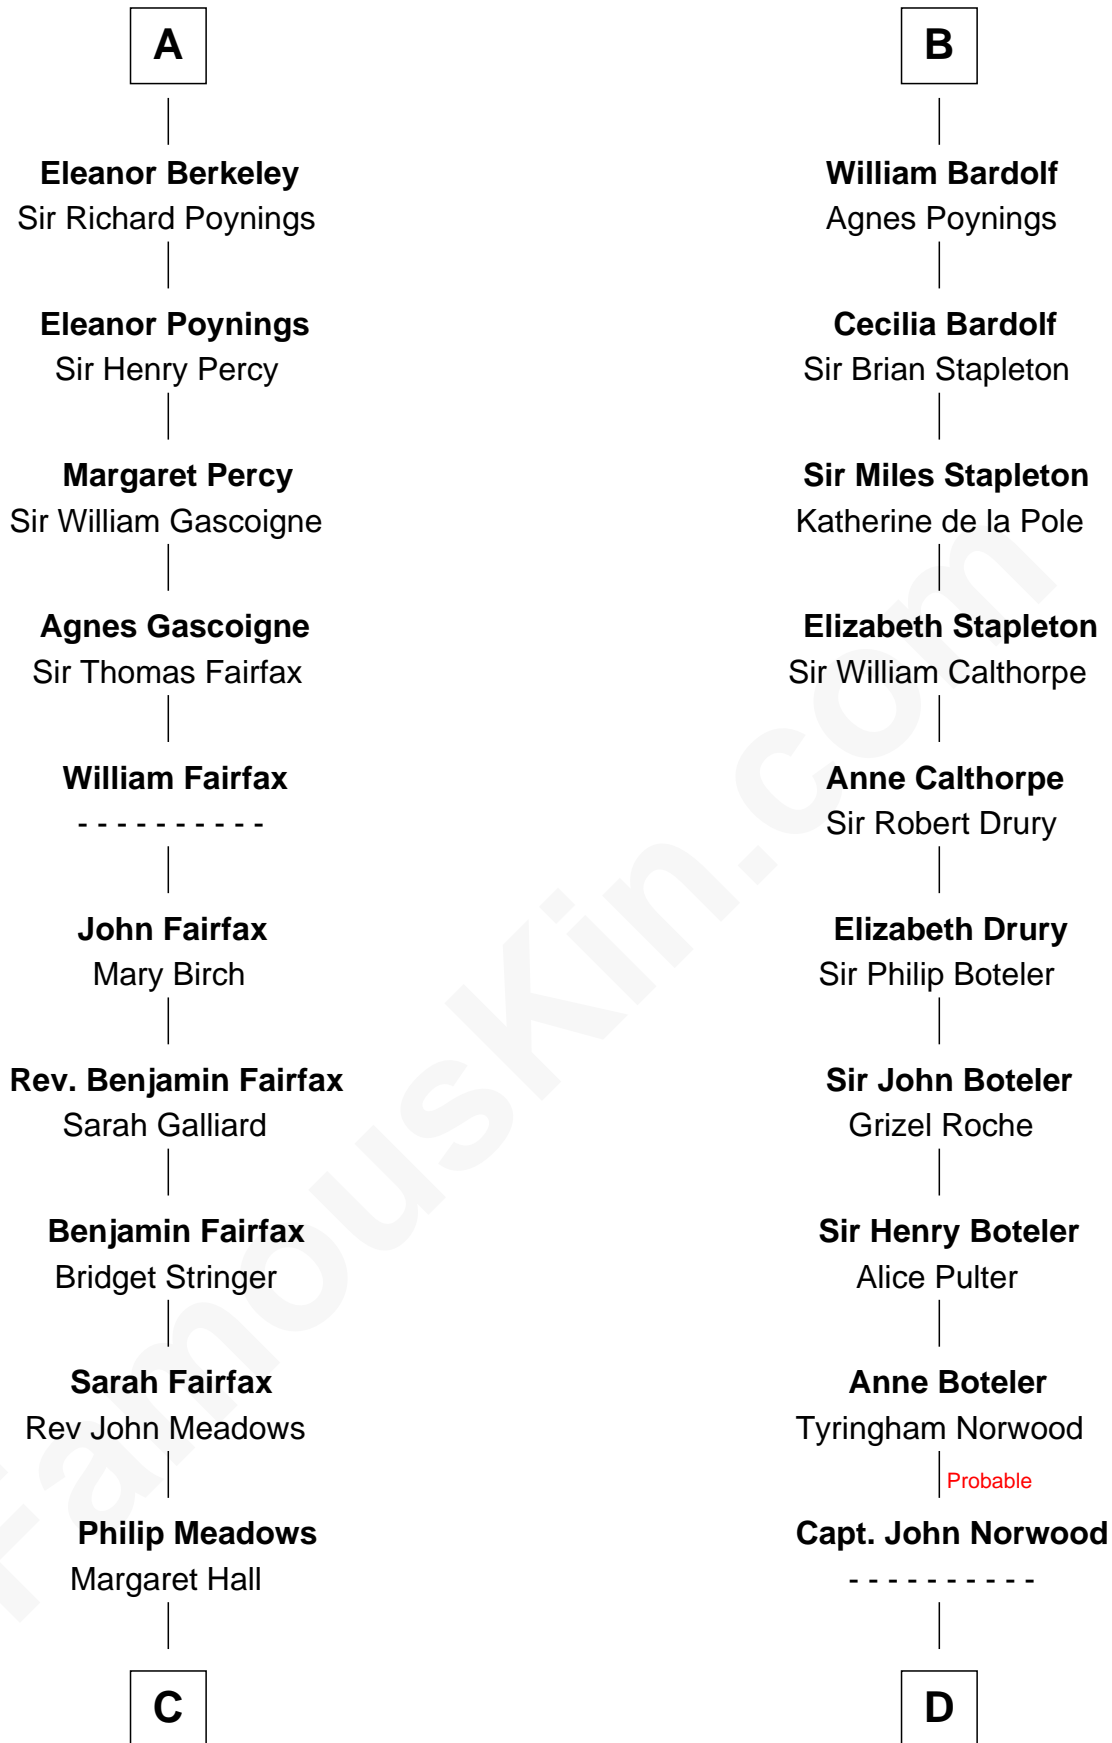

FamousKin.com

Relationship Chart of

Harriet Martineau

Author of The Hour and the Man

19th cousin 2 times removed of

Charles Carnan Ridgely

15th Governor of Maryland

Simon III de Montfort

Sir Gilbert de Clare

Joan of Acre

Elizabeth de Clare

Roger D'Amory

Elizabeth D'Amory

Sir John Bardolf

B

C