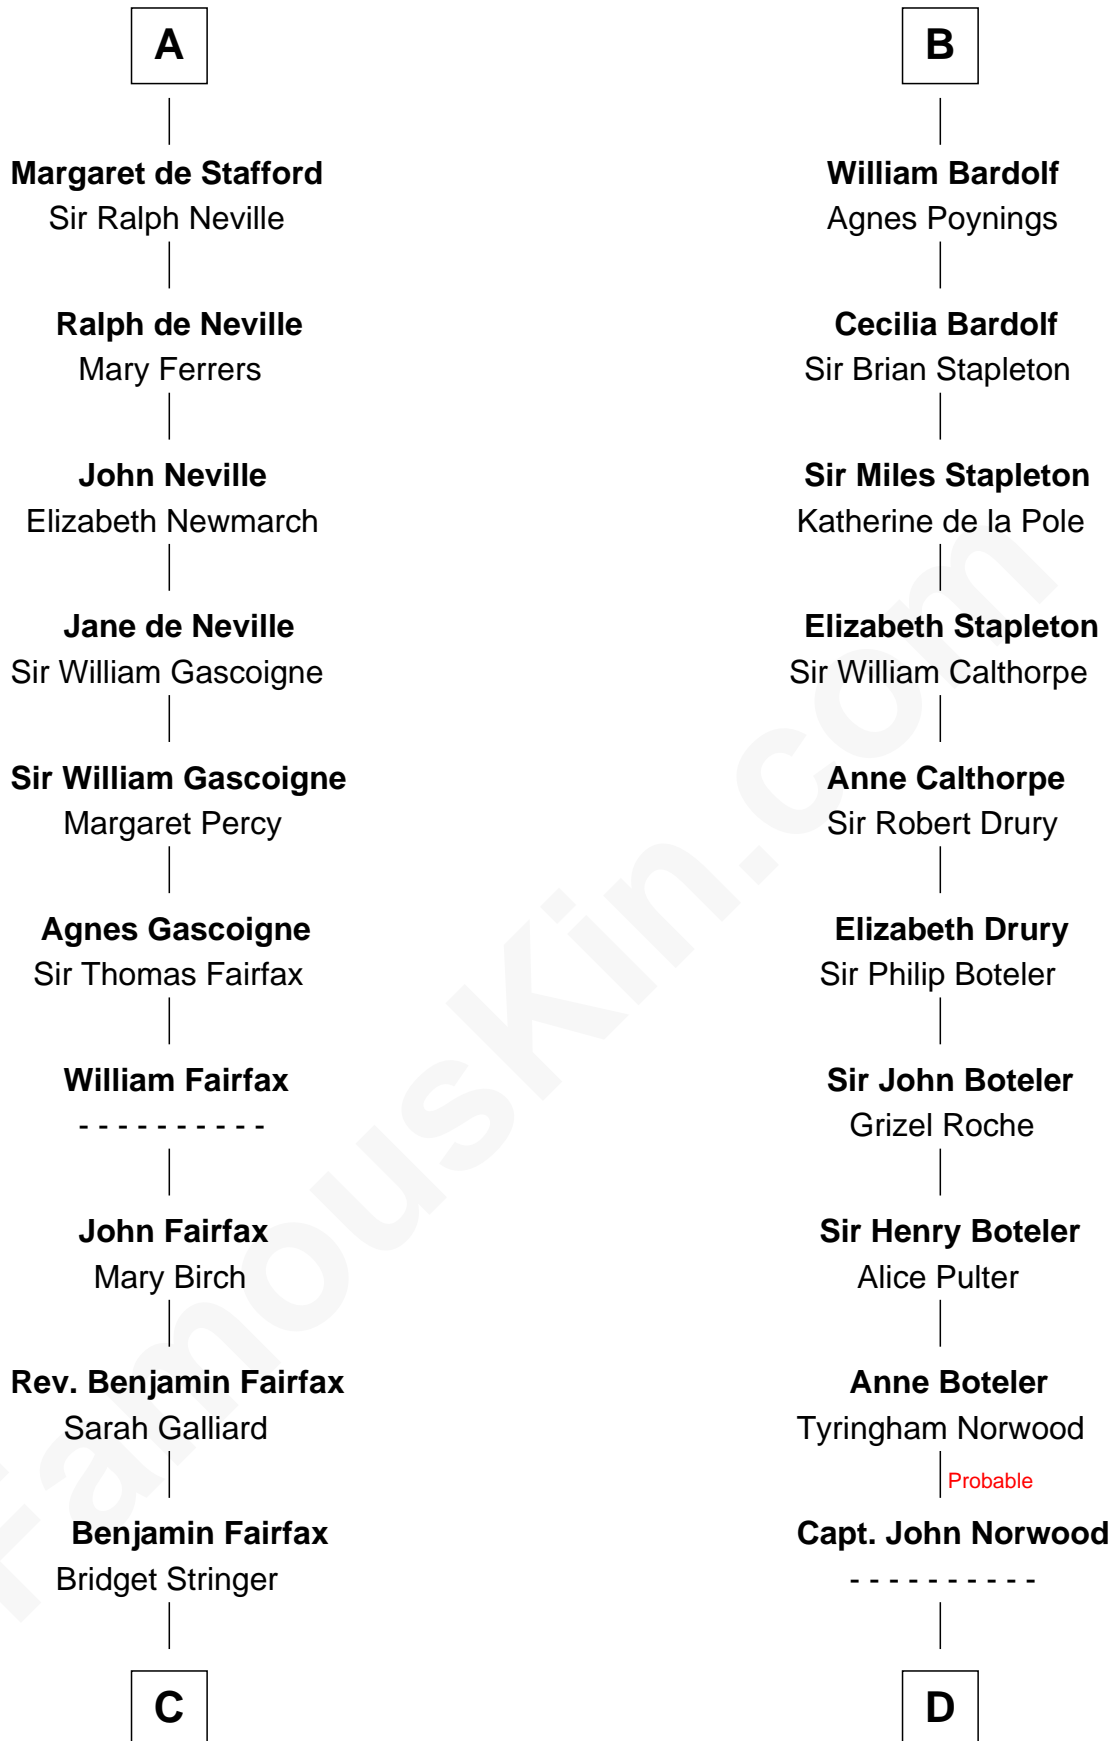

FamousKin.com Relationship Chart of

Harriet Martineau

Author of The Hour and the Man

21st cousin of

Charles Carnan Ridgely

15th Governor of Maryland

James de St. Hilary

Aveline - - - - -

Joan of Acre

Elizabeth de Clare

Roger D'Amory

Elizabeth D'Amory

Sir John Bardolf

B

C

Sarah Fairfax
Rev John Meadows