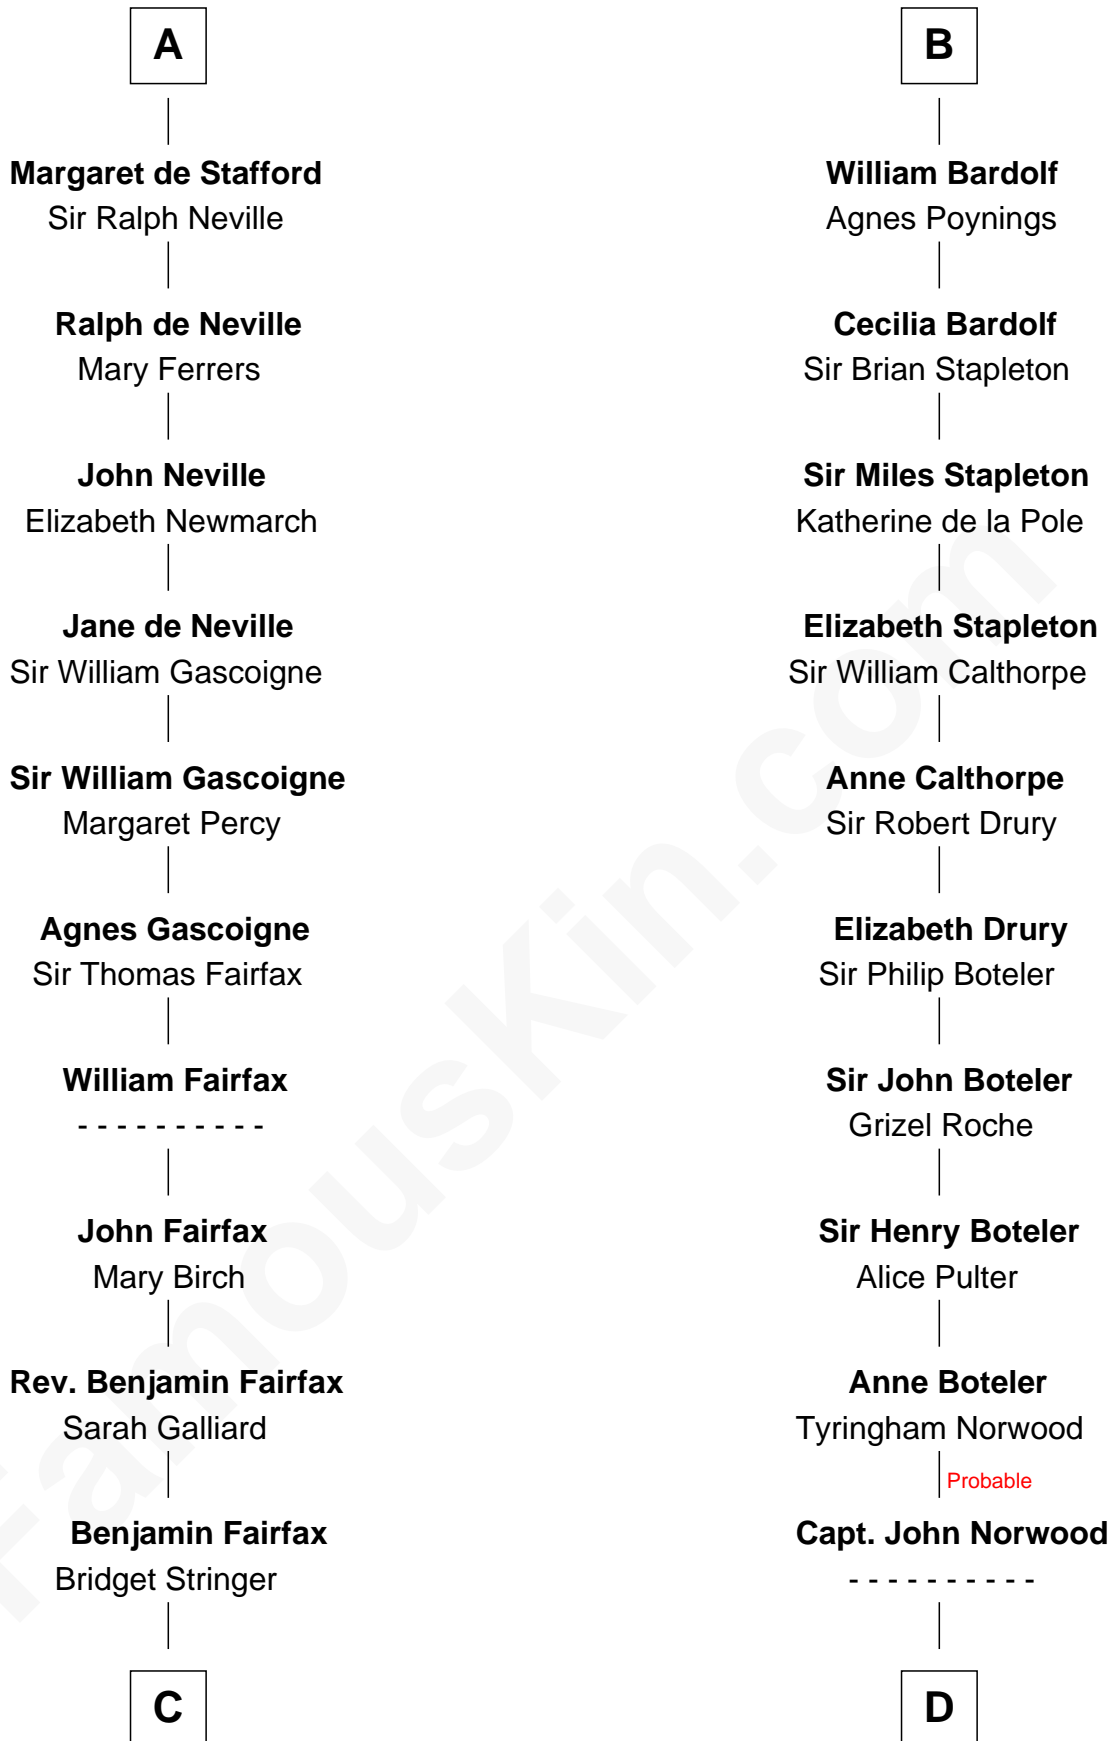

# FamousKin.com Relationship Chart of

**Harriet Martineau**

*Author of The Hour and the Man*

21st cousin of

**Charles Carnan Ridgely**

*15th Governor of Maryland*

**Richard Fitzgilbert de Clare**

Adeliza de Meschines

**D**

**Susannah Norwood**  
John Howard

**John Howard**  
Mary Warfield

**Rachel Howard**  
Col. Charles Ridgely

**Achsah Ridgely**  
Charles R. Carnan

**Charles Carnan Ridgely**  
*15th Governor of Maryland*