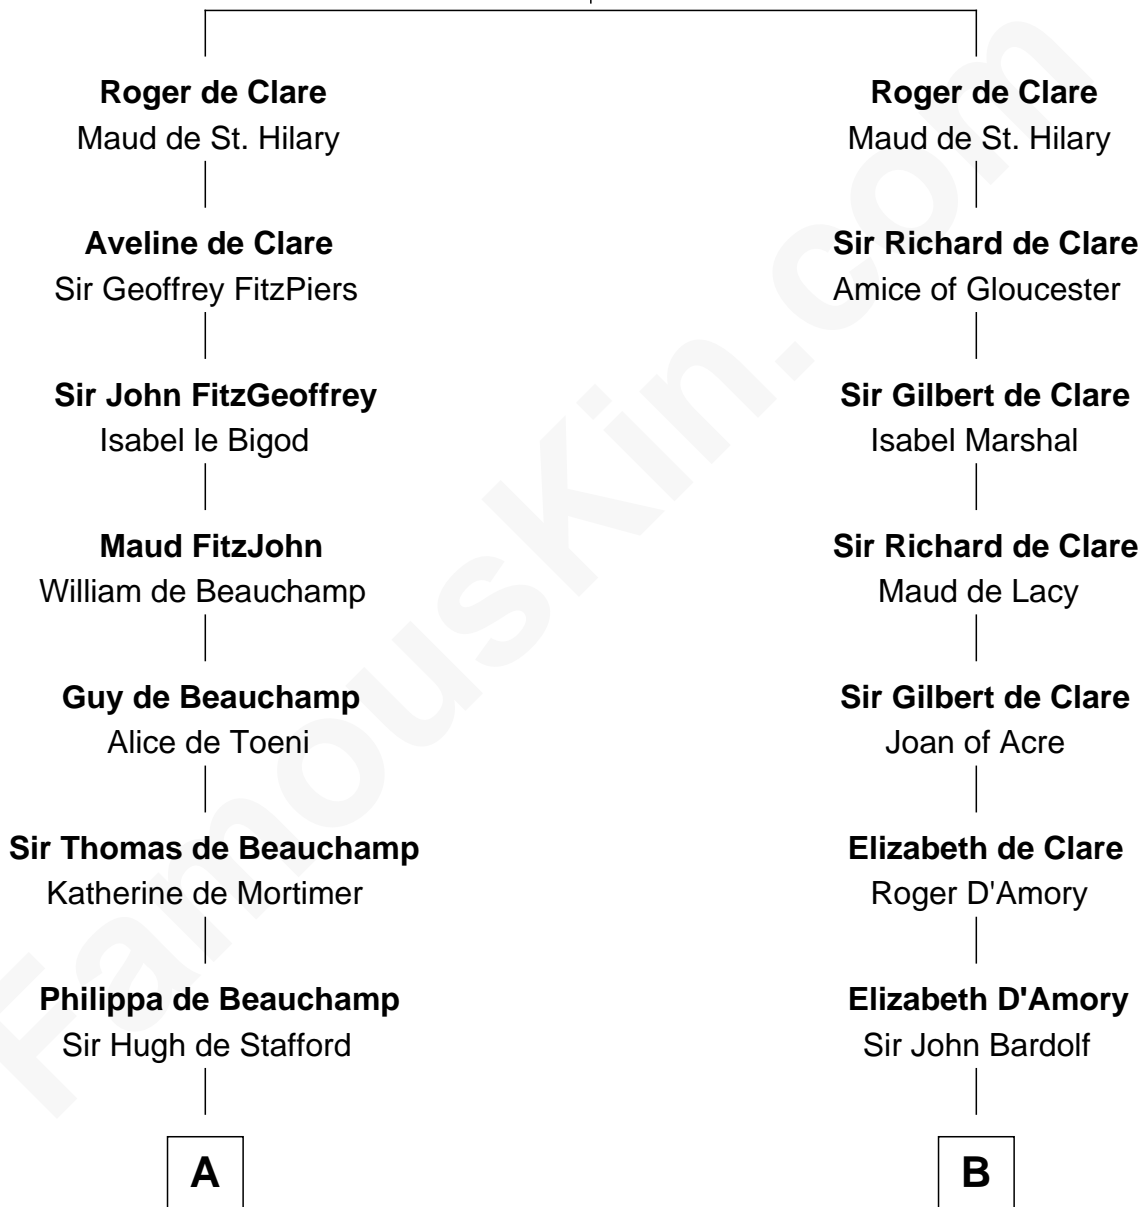

# FamousKin.com Relationship Chart of

**Harriet Martineau**

*Author of The Hour and the Man*

21st cousin of

**Charles Carnan Ridgely**

*15th Governor of Maryland*

**Richard Fitzgilbert de Clare**

Adeliza de Meschines

**D**

**Susannah Norwood**  
John Howard

**John Howard**  
Mary Warfield

**Rachel Howard**  
Col. Charles Ridgely

**Achsah Ridgely**  
Charles R. Carnan

**Charles Carnan Ridgely**  
*15th Governor of Maryland*