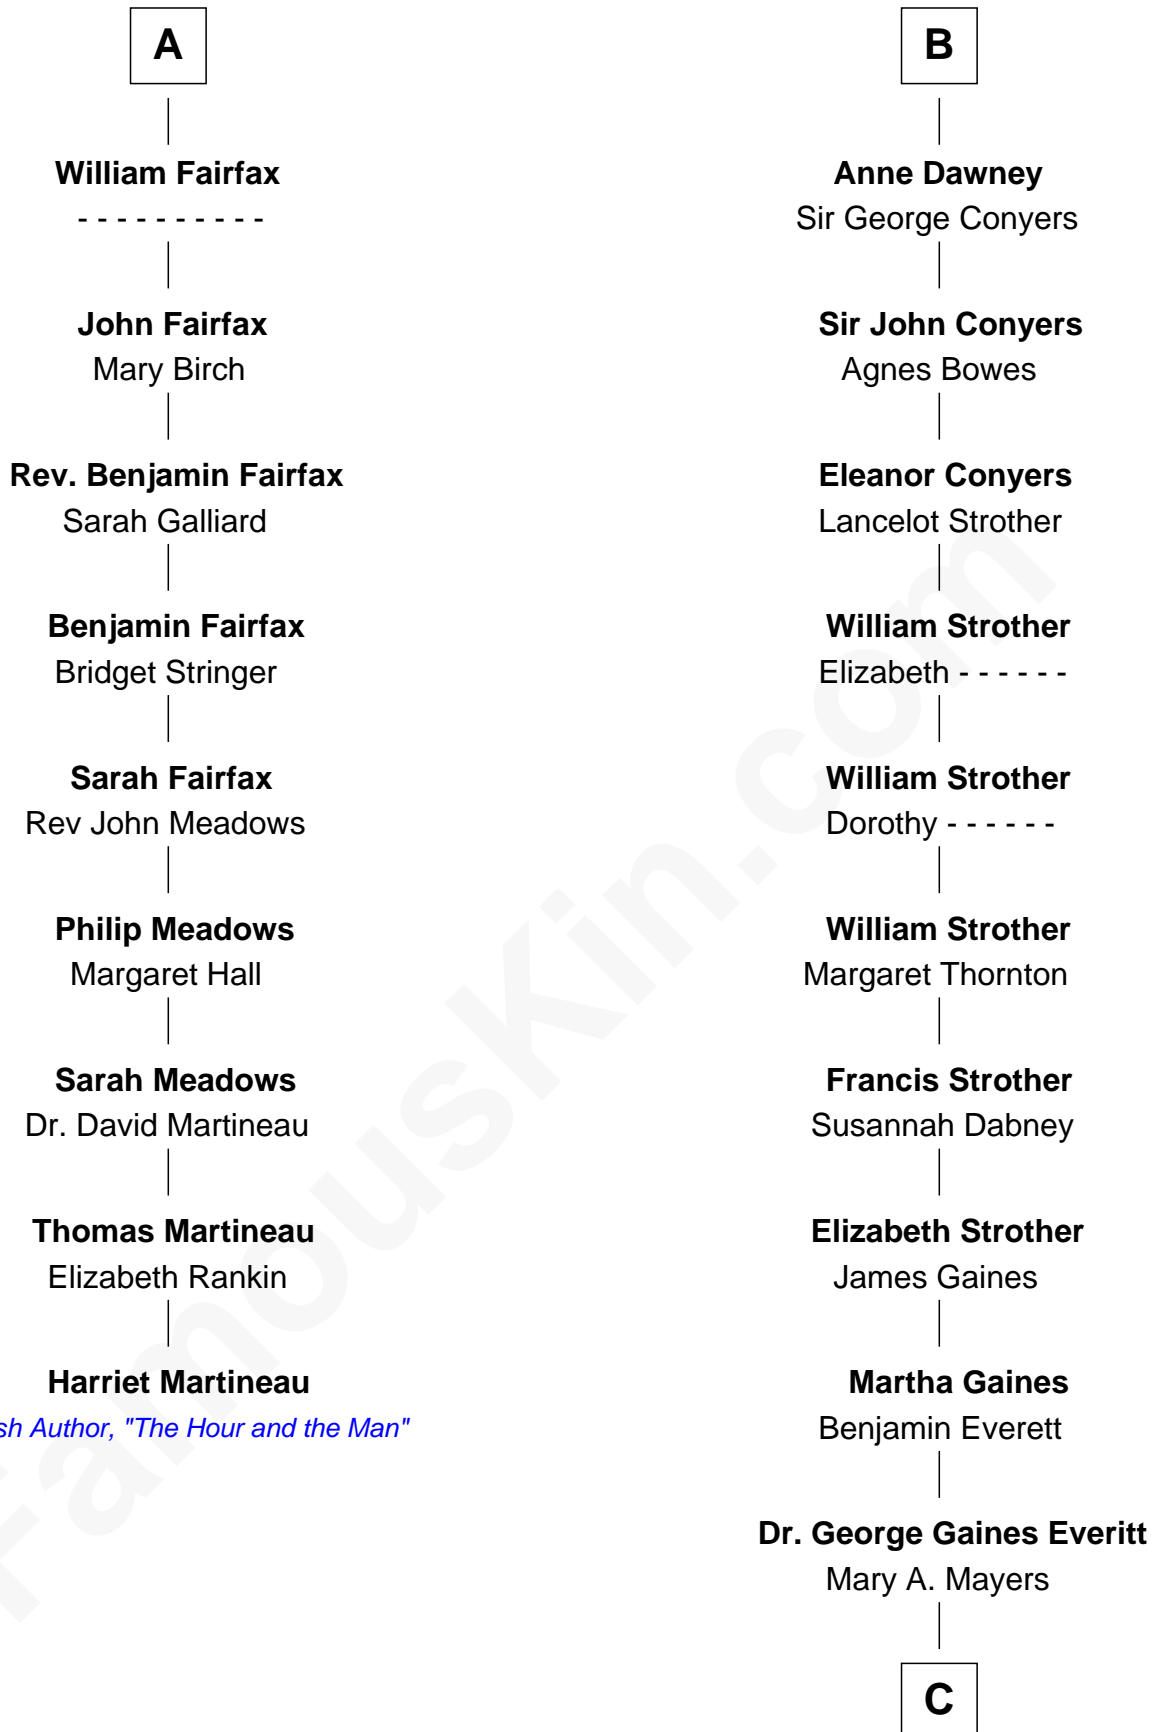

FamousKin.com Relationship Chart of

Harriet Martineau

Author of The Hour and the Man

15th cousin 5 times removed of

William H. Macy

TV and Movie Actor

Ralph de Stafford

*with wife
Margaret de Audley*

Sir Humphrey Stafford
Elizabeth Burdet

John Neville
Elizabeth Newmarch

Sir Humphrey Stafford
Eleanor Aylesbury

Jane de Neville
Sir William Gascoigne

Humphrey Stafford
Katherine Fray

Sir William Gascoigne
Margaret Percy

Anne Stafford
Sir Richard Neville

Agnes Gascoigne
Sir Thomas Fairfax

Dorothy Neville
Sir John Dawney

A

B

C

—
Horace Benjamin Everitt

Martha Leticia Roberts