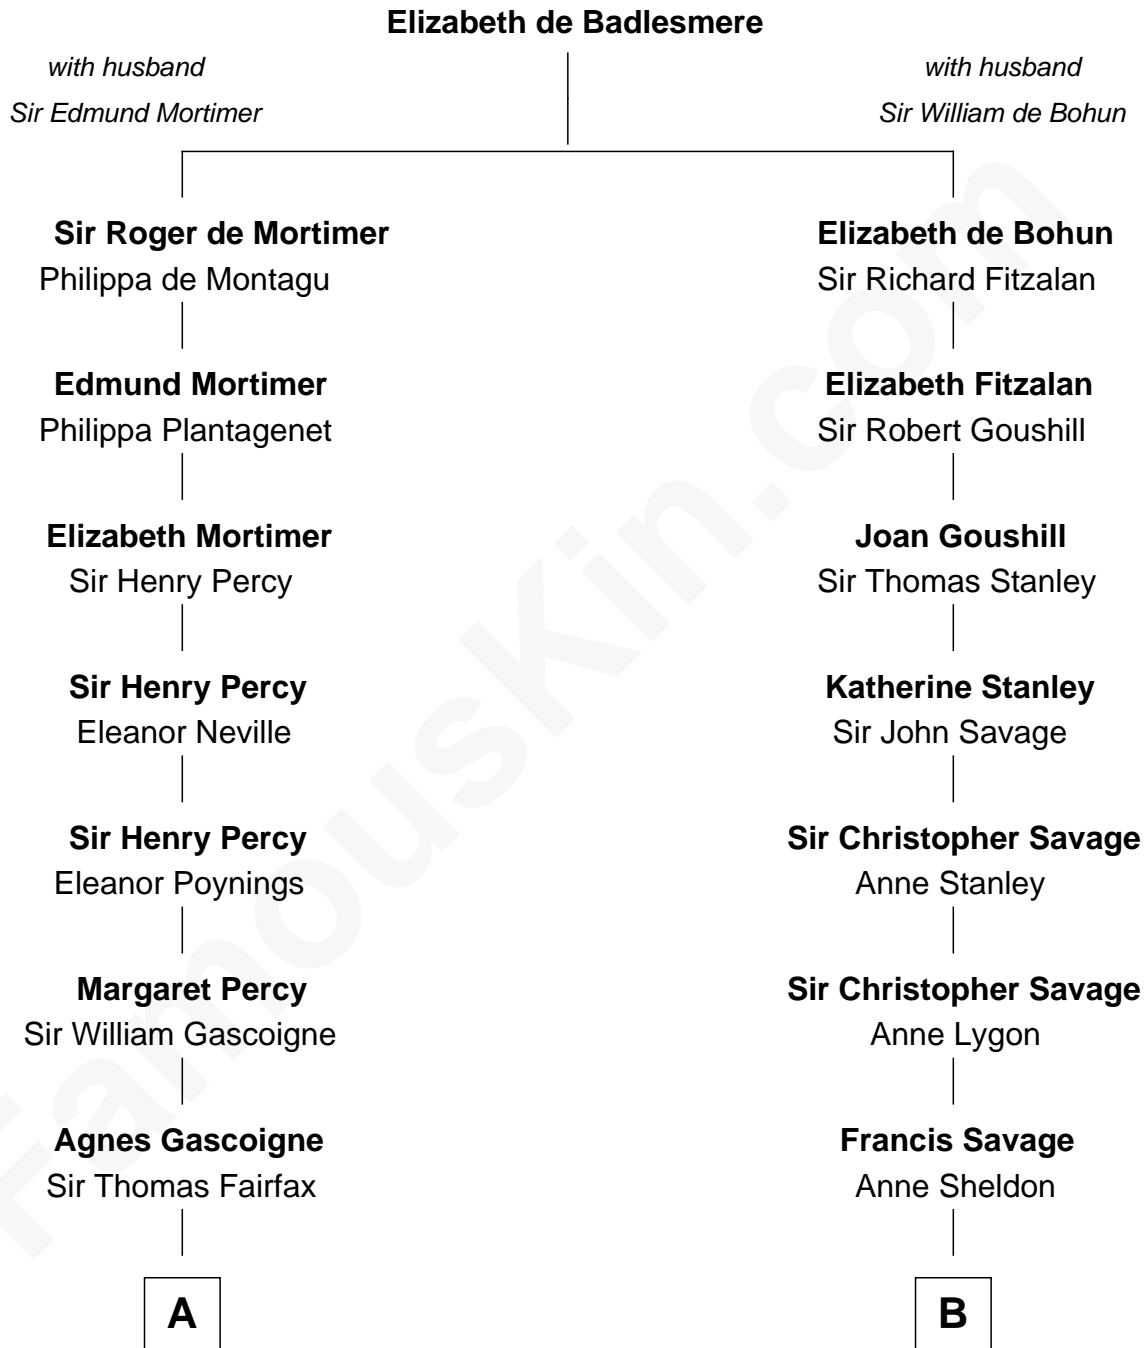

FamousKin.com Relationship Chart of

Harriet Martineau

Author of The Hour and the Man

15th cousin 4 times removed of

William H. Macy

TV and Movie Actor

C

Mary Lois Everitt
Clement Overstreet

Lois Elizabeth Overstreet
William Hall Macy

William H. Macy
TV and Movie Actor

FamousKin.com