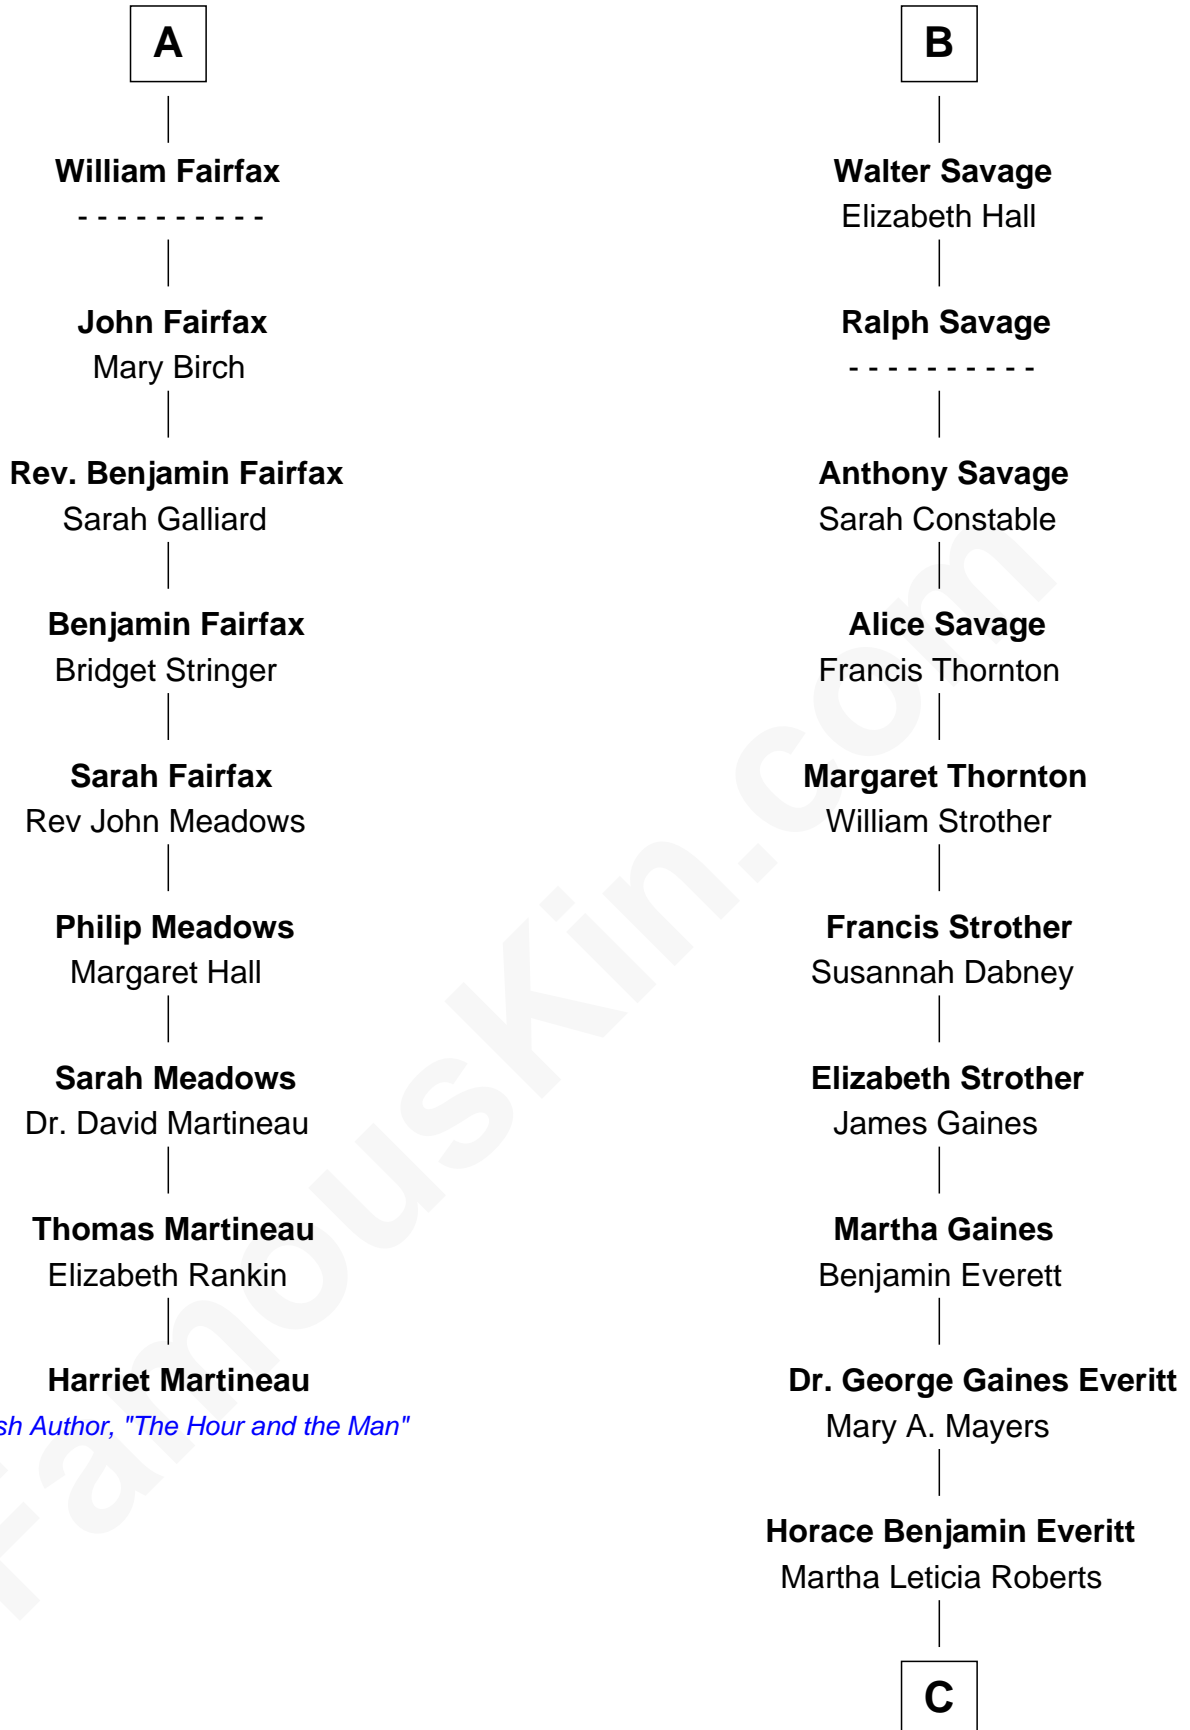

FamousKin.com Relationship Chart of

Harriet Martineau

Author of The Hour and the Man

15th cousin 4 times removed of

William H. Macy

TV and Movie Actor

C

Mary Lois Everitt
Clement Overstreet

Lois Elizabeth Overstreet
William Hall Macy

William H. Macy
TV and Movie Actor

FamousKin.com