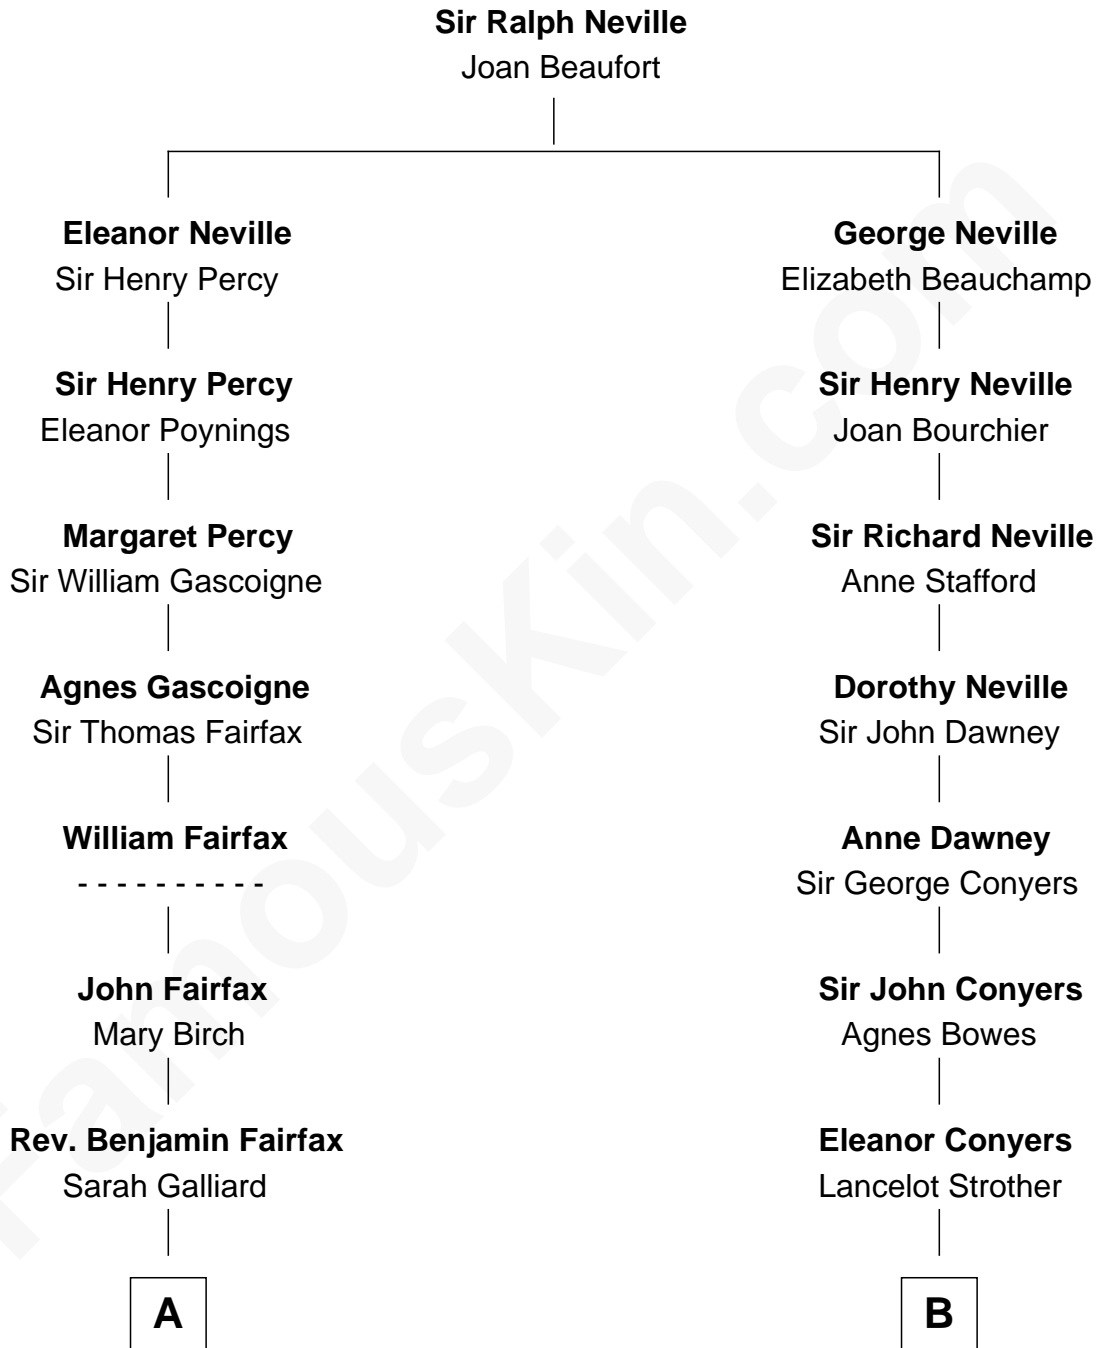

FamousKin.com Relationship Chart of

Harriet Martineau

Author of The Hour and the Man

12th cousin 5 times removed of

William H. Macy

TV and Movie Actor

A

Benjamin Fairfax