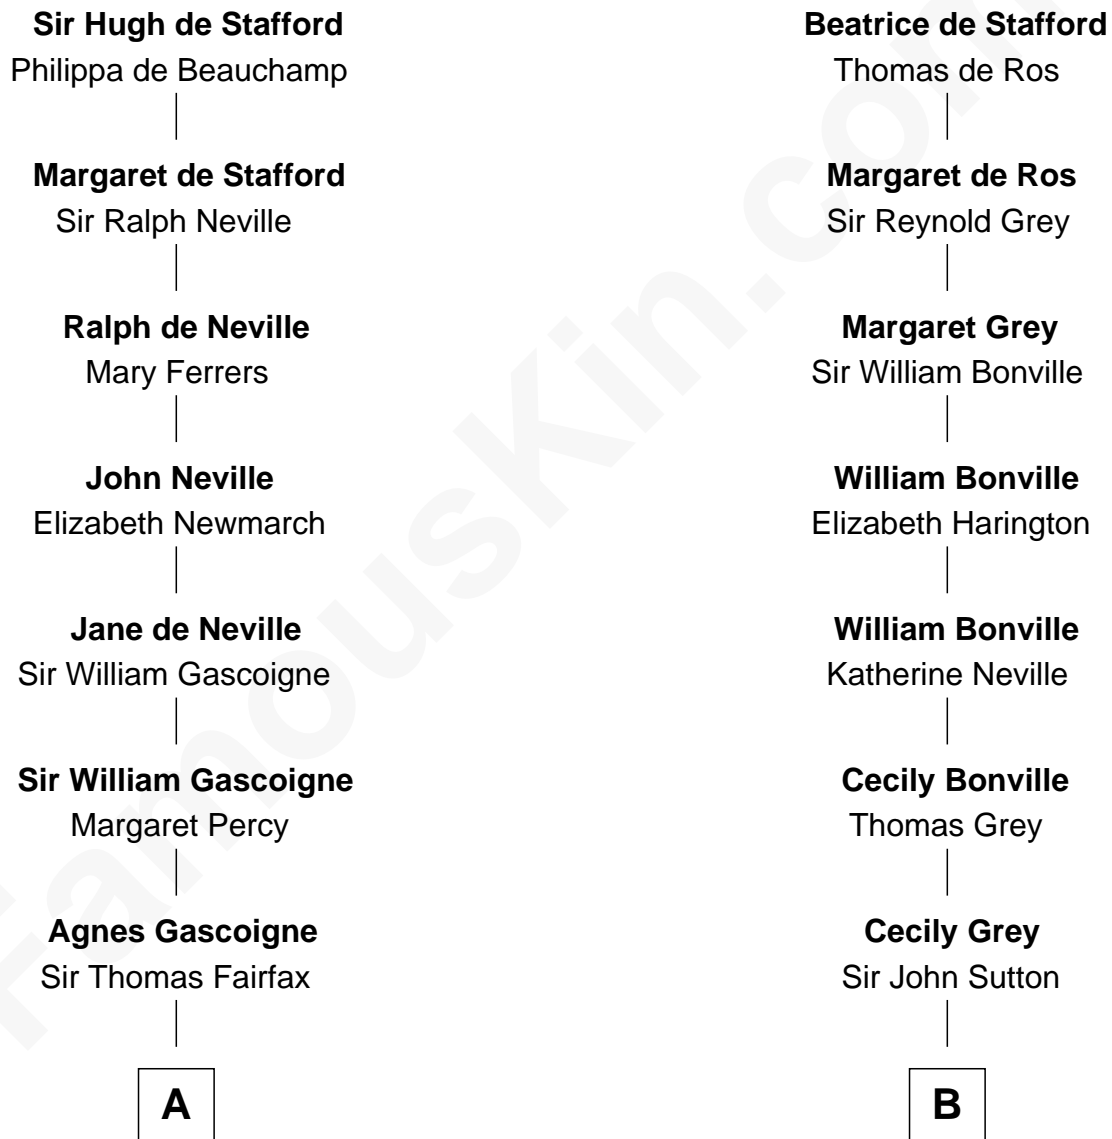

# FamousKin.com Relationship Chart of

**Harriet Martineau**

*Author of The Hour and the Man*

15th cousin 5 times removed of

**J. K. Simmons**

*TV and Movie Actor*

**Ralph de Stafford**

Margaret de Audley

**C**

**Lewis Jacob Hazen**

Emma Broaddus Lewis

**Ruth Hazen**

Col. Ralph Archibald Kimble

**Patricia Kimble**

Dr. Donald William Simmons

**J. K. Simmons**