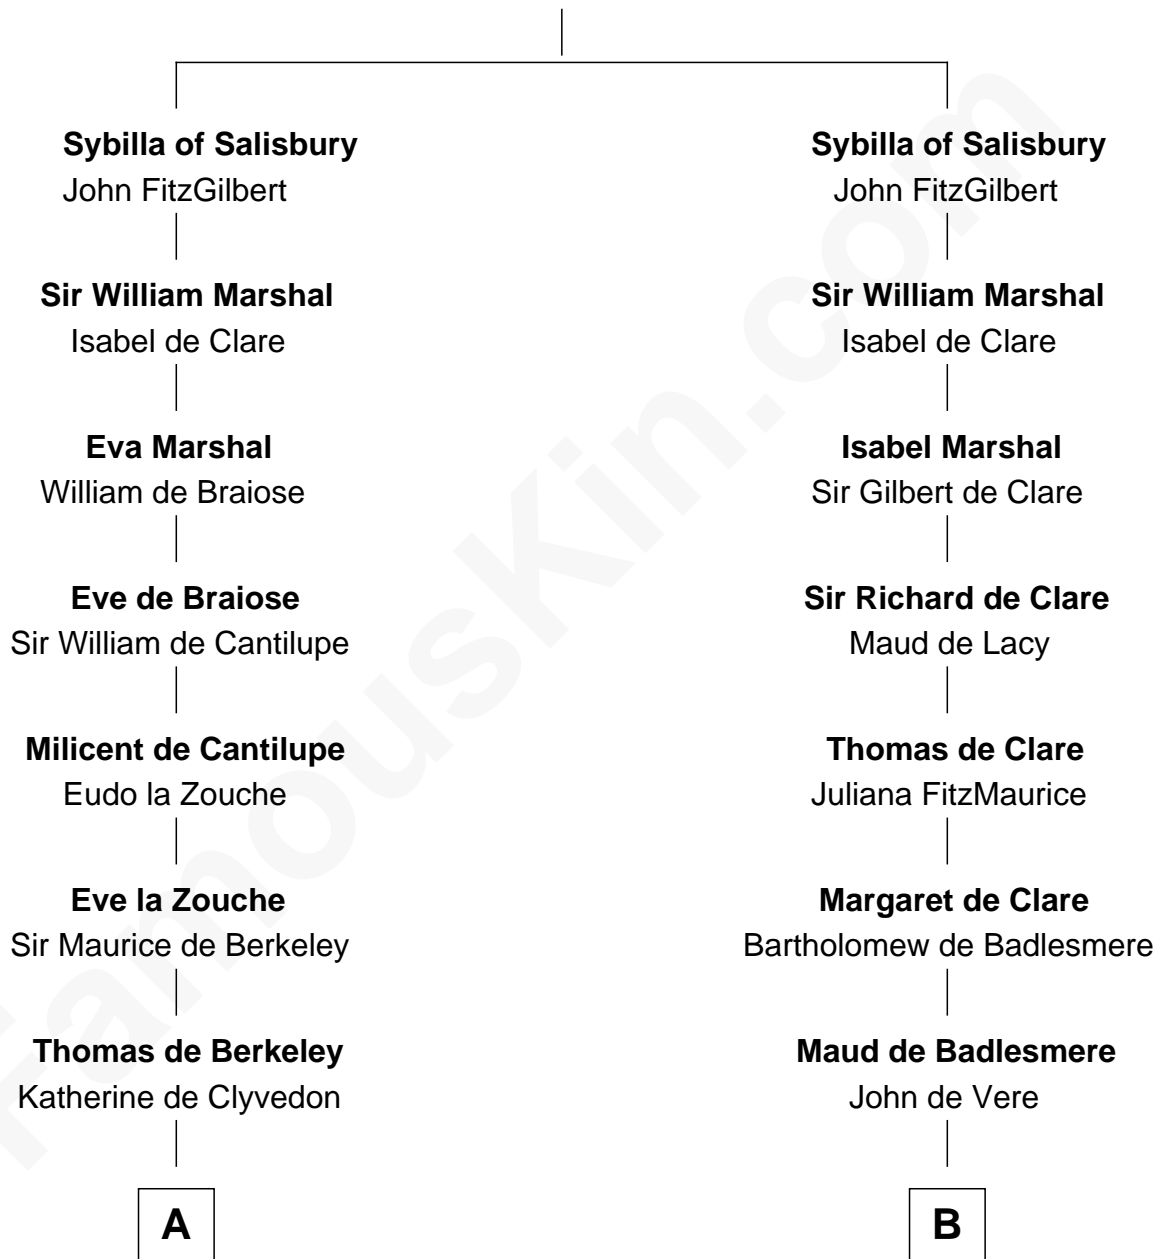

FamousKin.com Relationship Chart of

Harriet Martineau

Author of The Hour and the Man

20th cousin of

Samuel Howard

Boston Tea Party Participant

Walter of Salisbury

C

Philip Meadows

Margaret Hall

Sarah Meadows

Dr. David Martineau

Thomas Martineau

Elizabeth Rankin

Harriet Martineau

English Author, "The Hour and the Man"

Boston Tea Party Participant

FamousKin.com