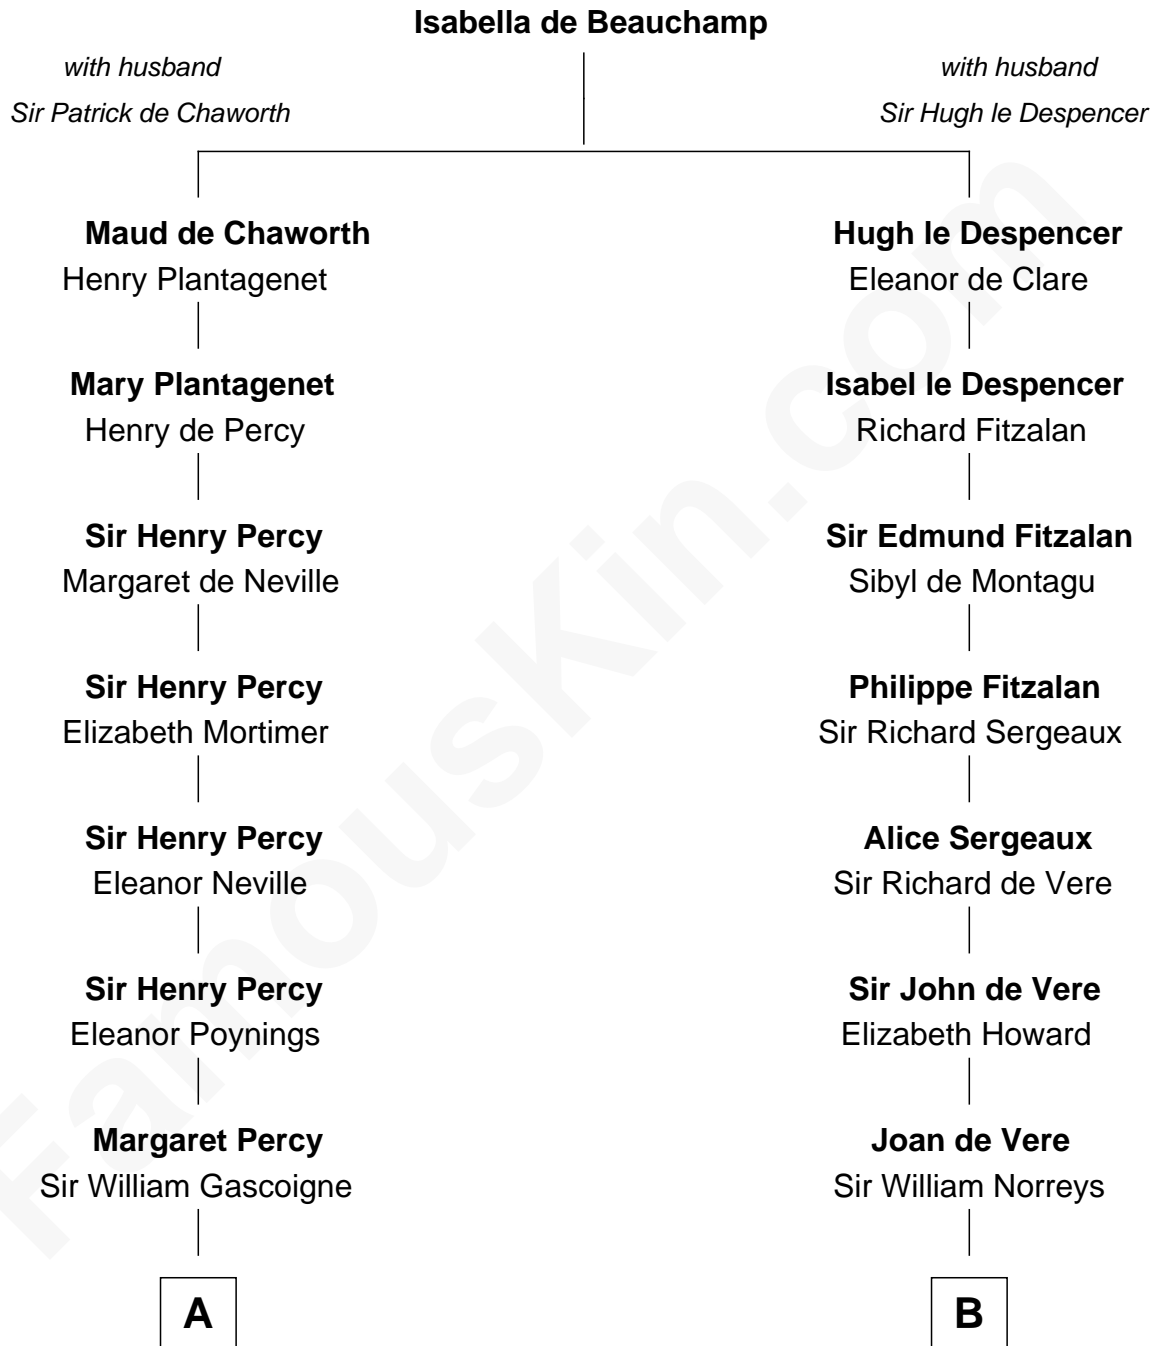

FamousKin.com Relationship Chart of

Harriet Martineau

Author of The Hour and the Man

16th cousin of

Samuel Howard

Boston Tea Party Participant

A

Agnes Gascoigne
Sir Thomas Fairfax