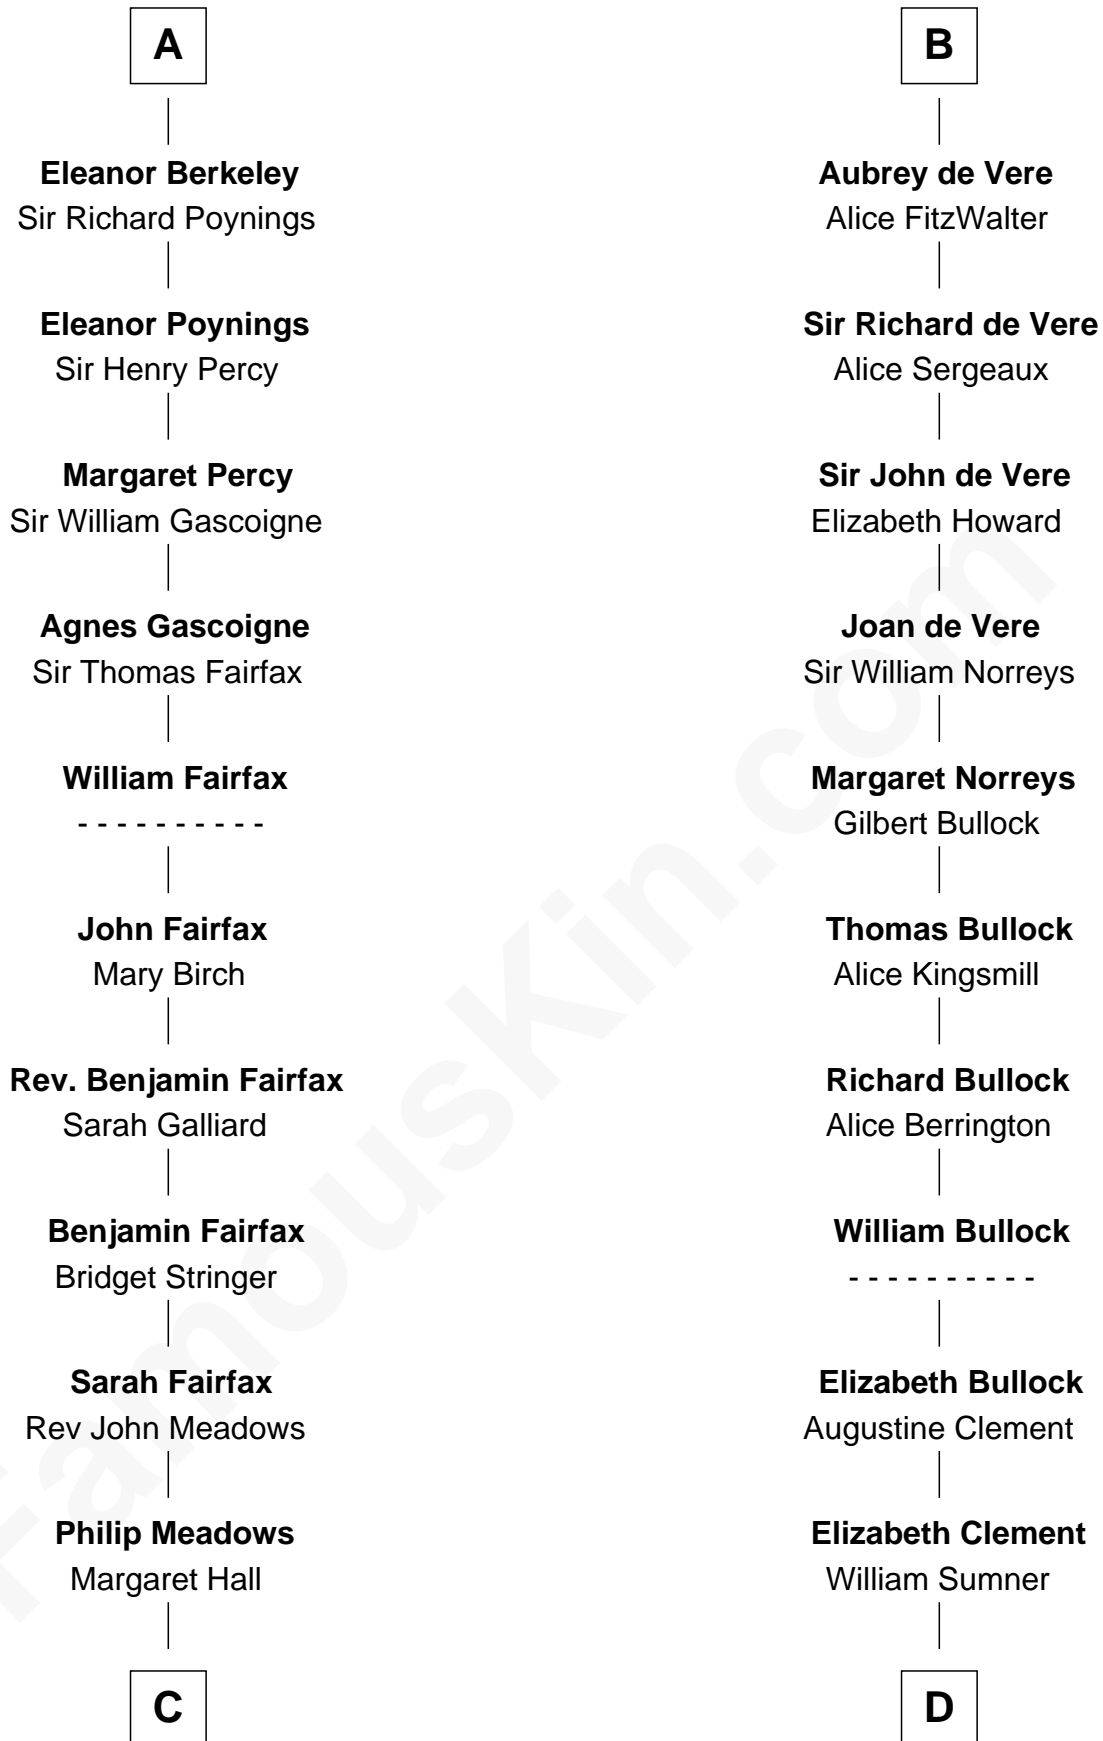

FamousKin.com Relationship Chart of

Harriet Martineau

Author of The Hour and the Man

19th cousin 1 time removed of

Samuel Howard

Boston Tea Party Participant

Simon III de Montfort

Maud - - - - -

Juliana FitzMaurice

Margaret de Clare

Bartholomew de Badlesmere

Maud de Badlesmere

John de Vere

B

C

Sarah Meadows
Dr. David Martineau