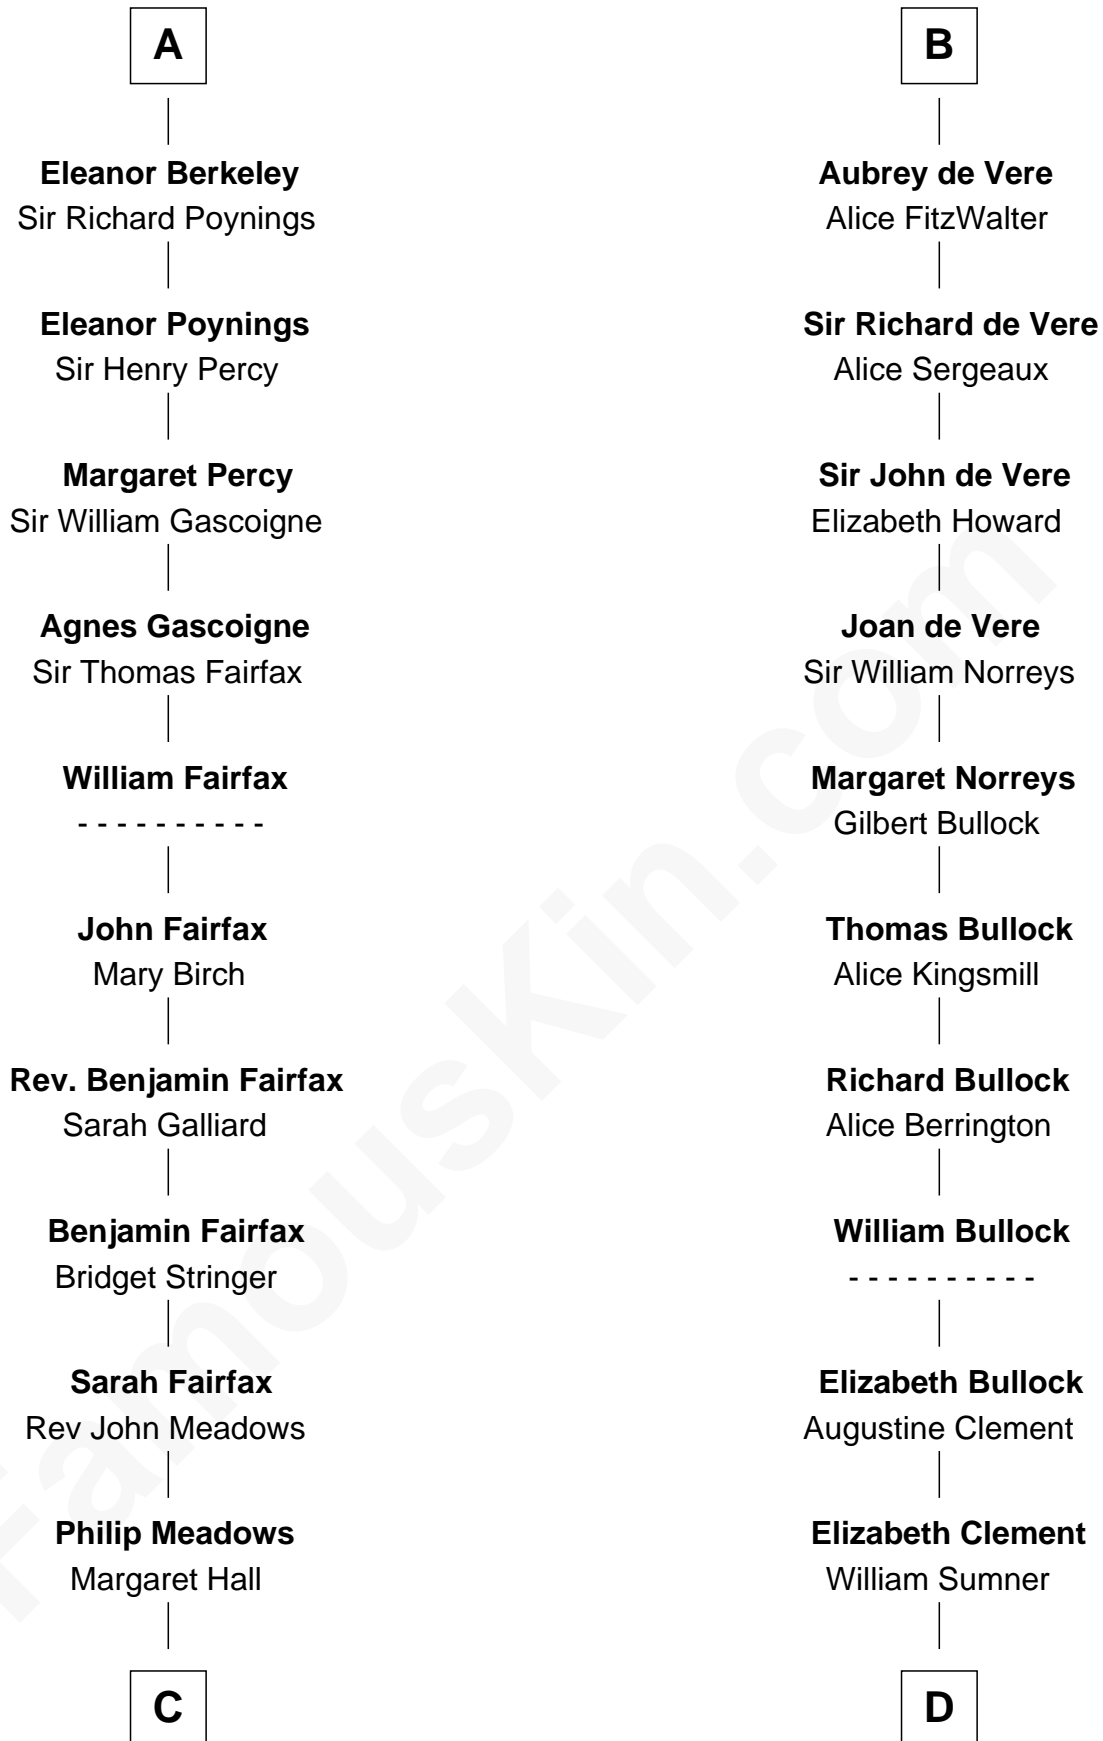

# FamousKin.com Relationship Chart of

**Harriet Martineau**

*Author of The Hour and the Man*

19th cousin 1 time removed of

**Samuel Howard**

*Boston Tea Party Participant*

**Sir Ranulf de Gernons**

Maud of Gloucester

**C**

**Sarah Meadows**  
Dr. David Martineau

**Thomas Martineau**  
Elizabeth Rankin

**Harriet Martineau**  
*English Author, "The Hour and the Man"*

**D**

**Hannah Sumner**  
John Goffe

**William Goffe**  
Abigail Richardson

**Martha Goffe**  
Ebenezer Howard

**Samuel Howard**  
*Boston Tea Party Participant*

FamousKin.com