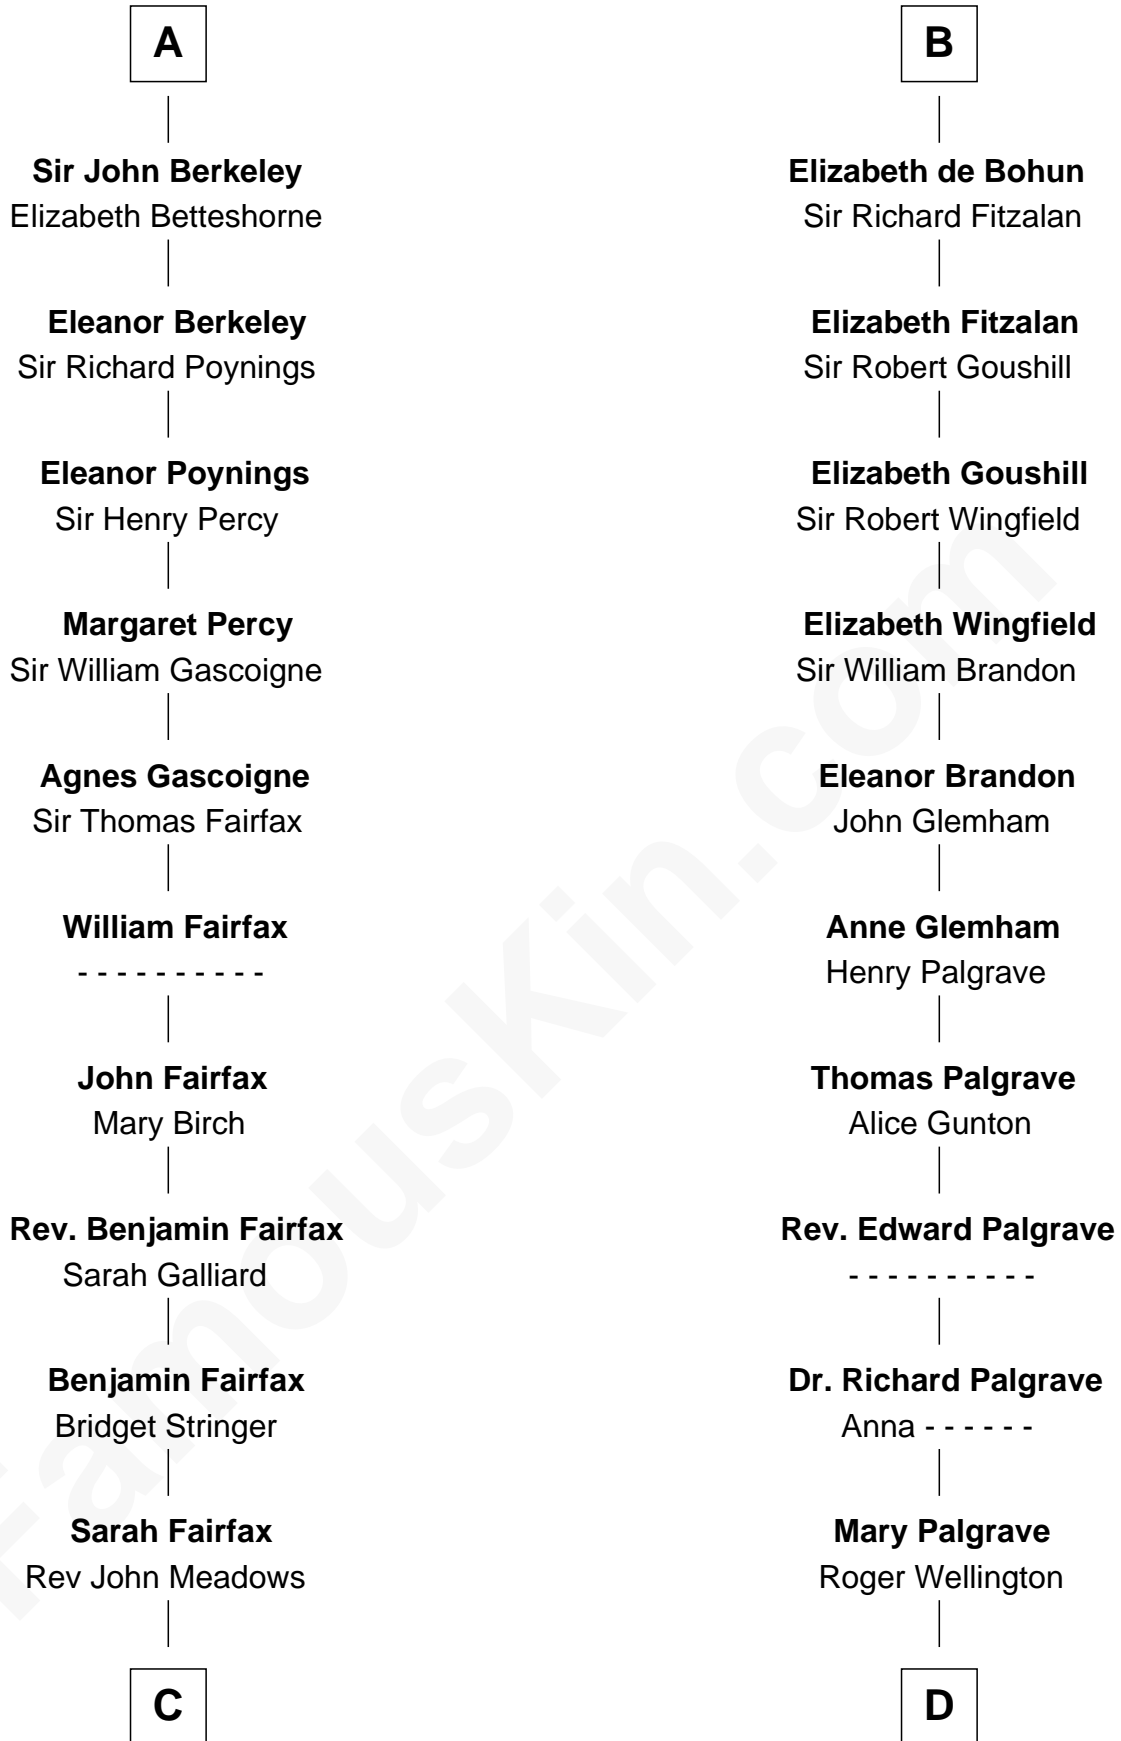

# FamousKin.com Relationship Chart of

**Harriet Martineau**

*Author of The Hour and the Man*

20th cousin 1 time removed of

**Eli Whitney**

*Inventor of the Cotton Gin*

Walter of Salisbury

**C**

**Philip Meadows**

Margaret Hall

**Sarah Meadows**

Dr. David Martineau

**Thomas Martineau**

Elizabeth Rankin

**Harriet Martineau**

*English Author, "The Hour and the Man"*

**D**

**Benjamin Wellington**

Elizabeth Sweetman

**Elizabeth Wellington**

John Fay

**Benjamin Fay**

Martha Miles

**Elizabeth Fay**