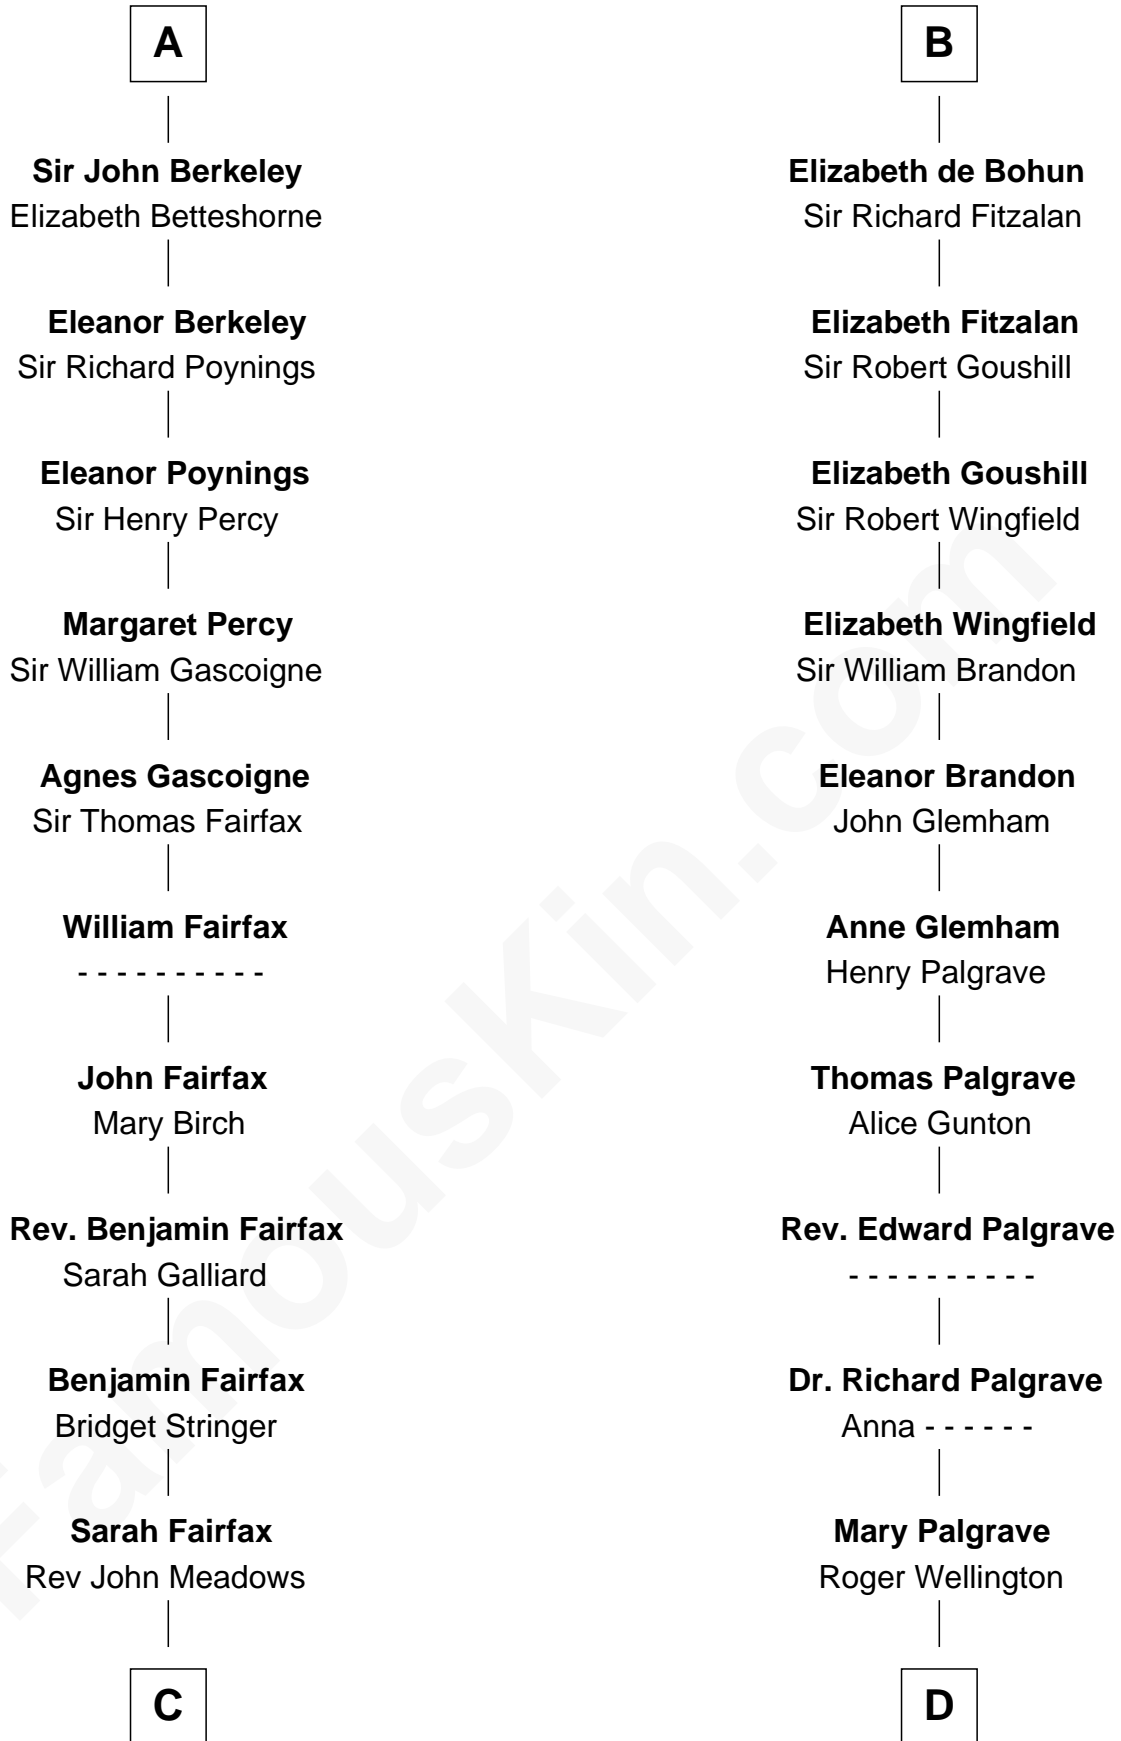

# FamousKin.com Relationship Chart of

**Harriet Martineau**

*Author of The Hour and the Man*

20th cousin 1 time removed of

**Eli Whitney**

*Inventor of the Cotton Gin*

**Dermot MacMurrough**

Mor O'Toole

**C**

**Philip Meadows**

Margaret Hall

**Sarah Meadows**

Dr. David Martineau

**Thomas Martineau**

Elizabeth Rankin

**Harriet Martineau**