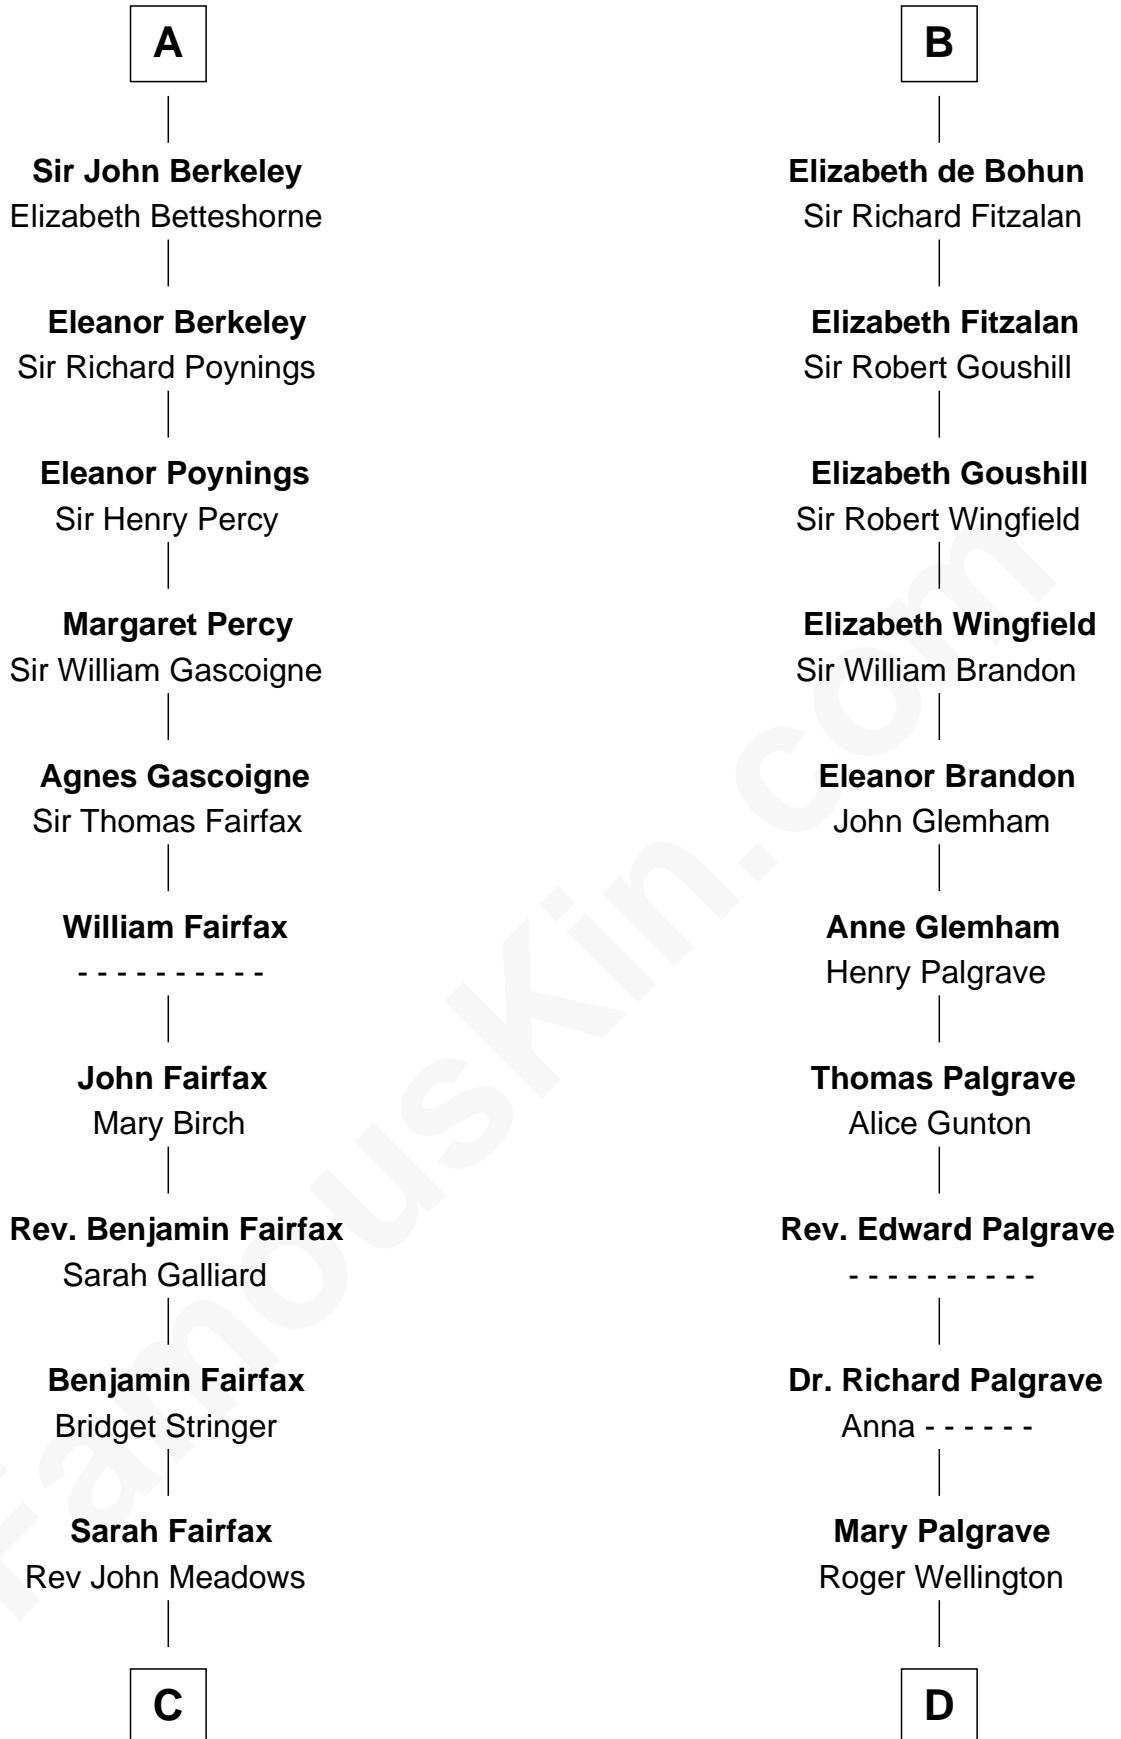

FamousKin.com Relationship Chart of

Harriet Martineau

Author of The Hour and the Man

20th cousin 1 time removed of

Eli Whitney

Inventor of the Cotton Gin

Gilbert Fitzgilbert de Clare

Isabel de Beaumont

C

Philip Meadows

Margaret Hall

Sarah Meadows

Dr. David Martineau

Thomas Martineau

Elizabeth Rankin

Harriet Martineau