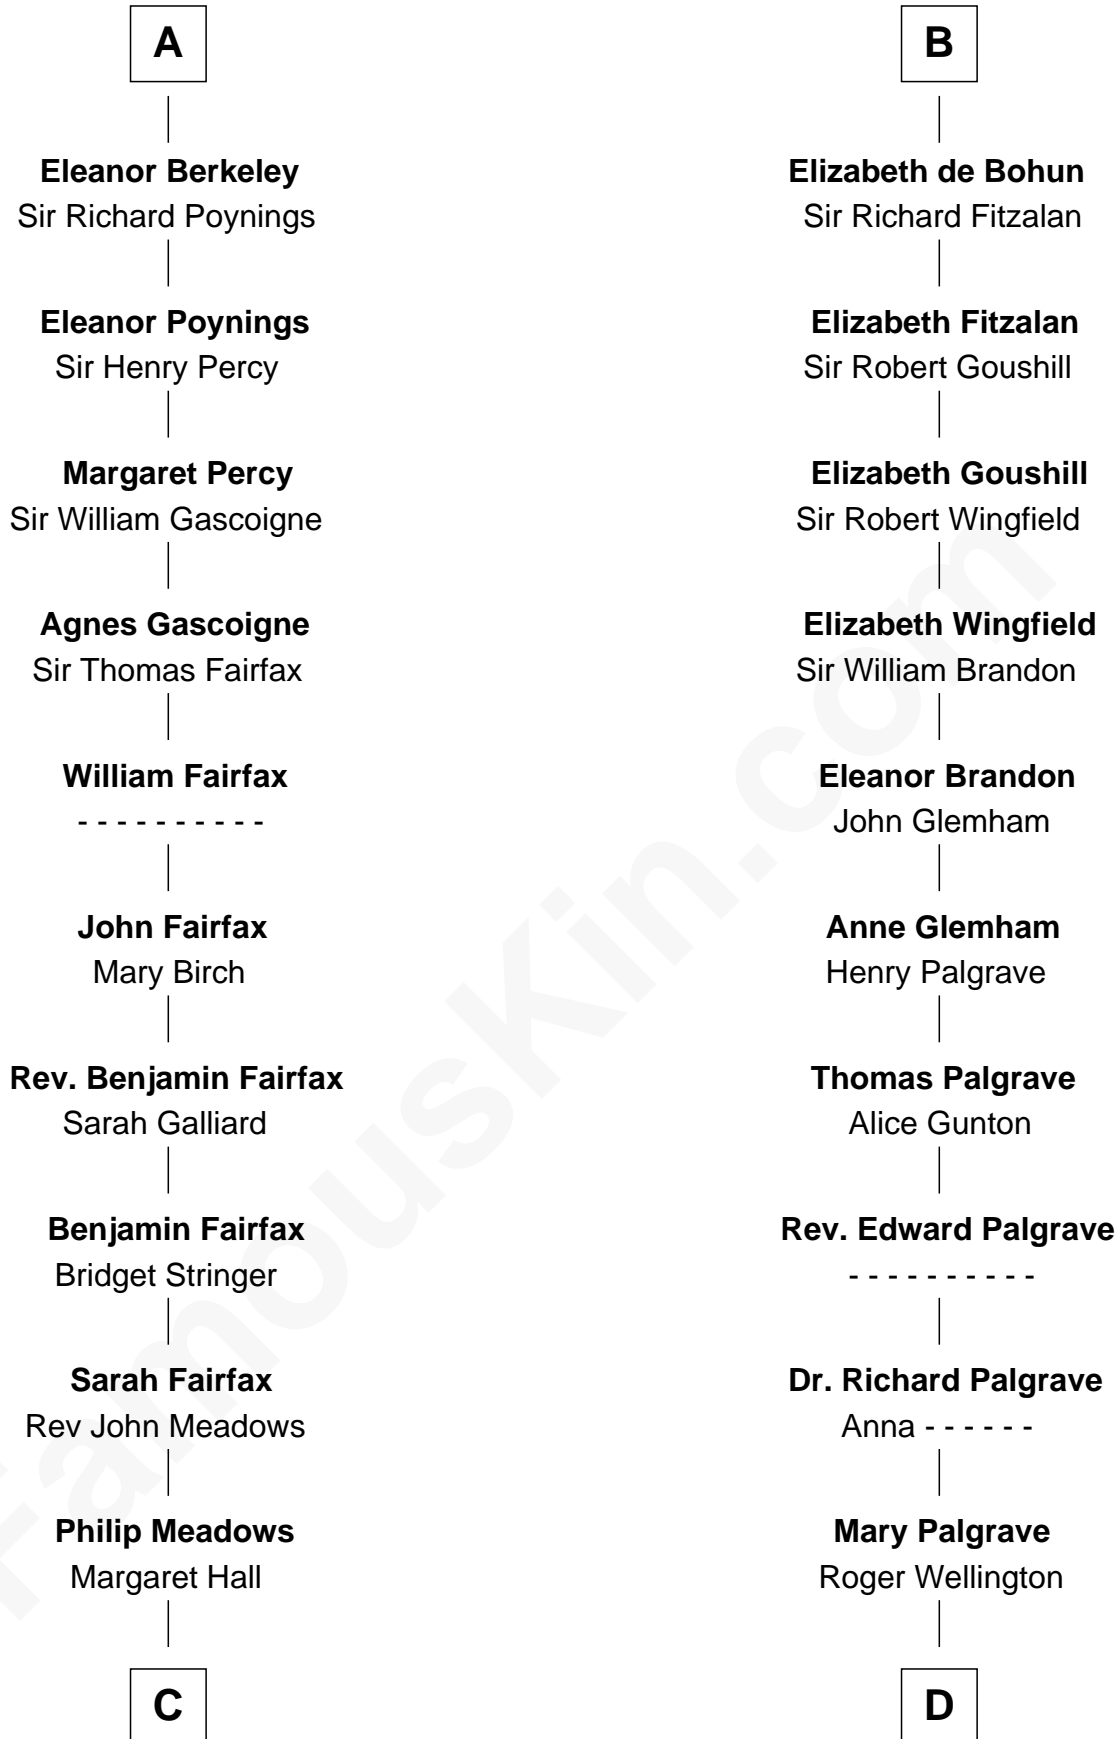

FamousKin.com Relationship Chart of

Harriet Martineau

Author of The Hour and the Man

19th cousin 2 times removed of

Eli Whitney

Inventor of the Cotton Gin

Sir Ranulf de Gernons

Maud of Gloucester

C

Sarah Meadows
Dr. David Martineau

Thomas Martineau
Elizabeth Rankin

Harriet Martineau
English Author, "The Hour and the Man"

D

Benjamin Wellington
Elizabeth Sweetman

Elizabeth Wellington
John Fay

Benjamin Fay
Martha Miles

Elizabeth Fay
Eli Whitney

Eli Whitney
Inventor of the Cotton Gin

FamousKin.com