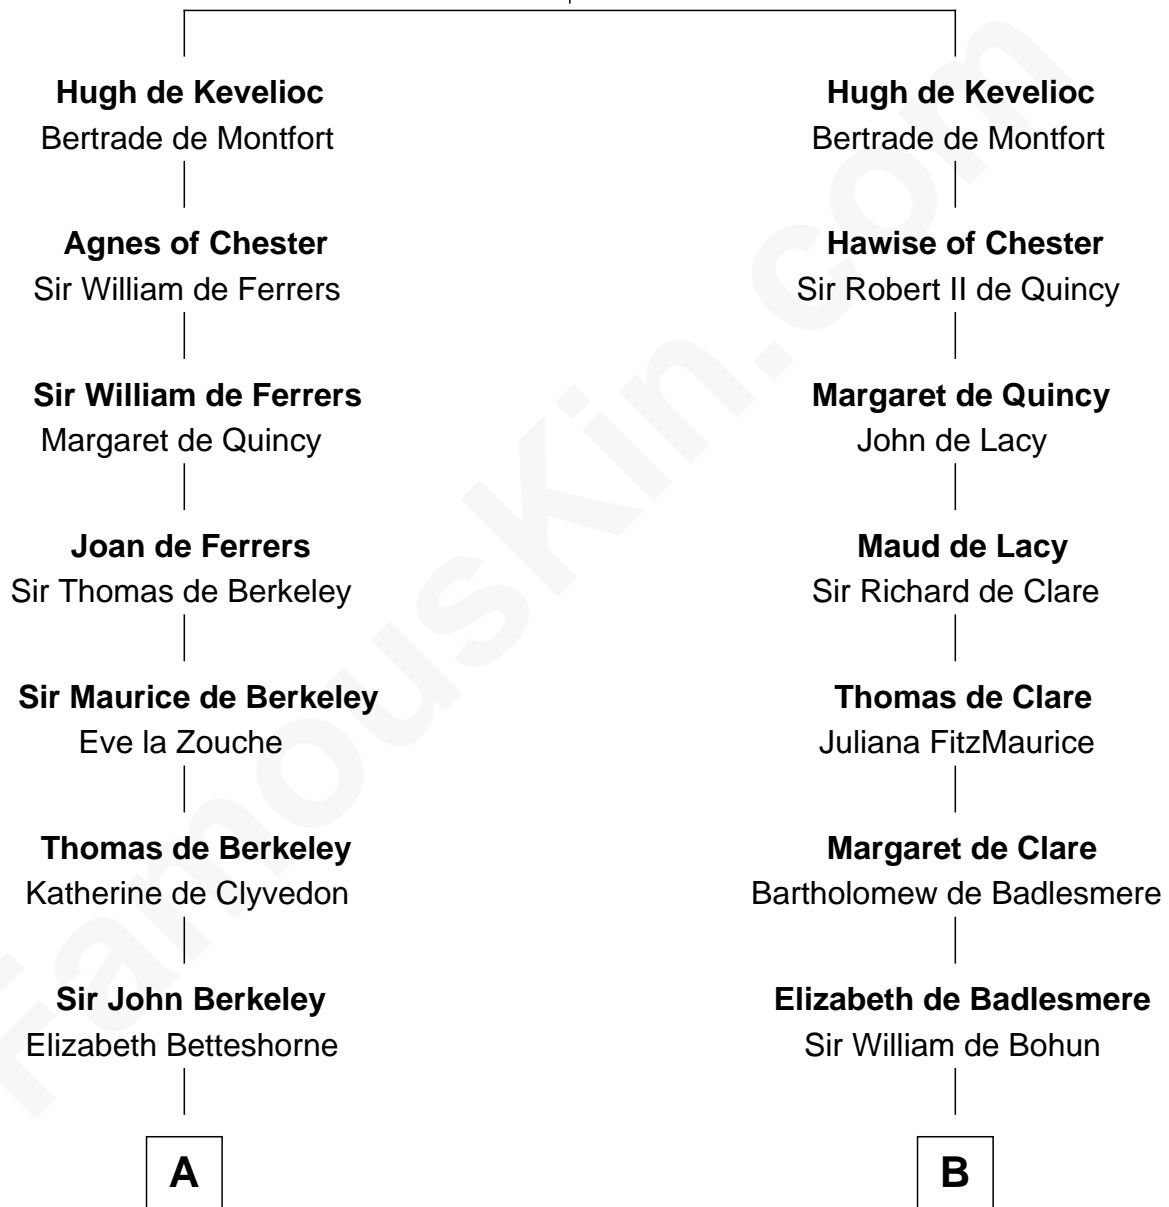

FamousKin.com Relationship Chart of

Harriet Martineau

Author of The Hour and the Man

19th cousin 2 times removed of

Eli Whitney

Inventor of the Cotton Gin

Sir Ranulf de Gernons

Maud of Gloucester

Elizabeth Fay
Eli Whitney

Eli Whitney
Inventor of the Cotton Gin

FamousKin.com