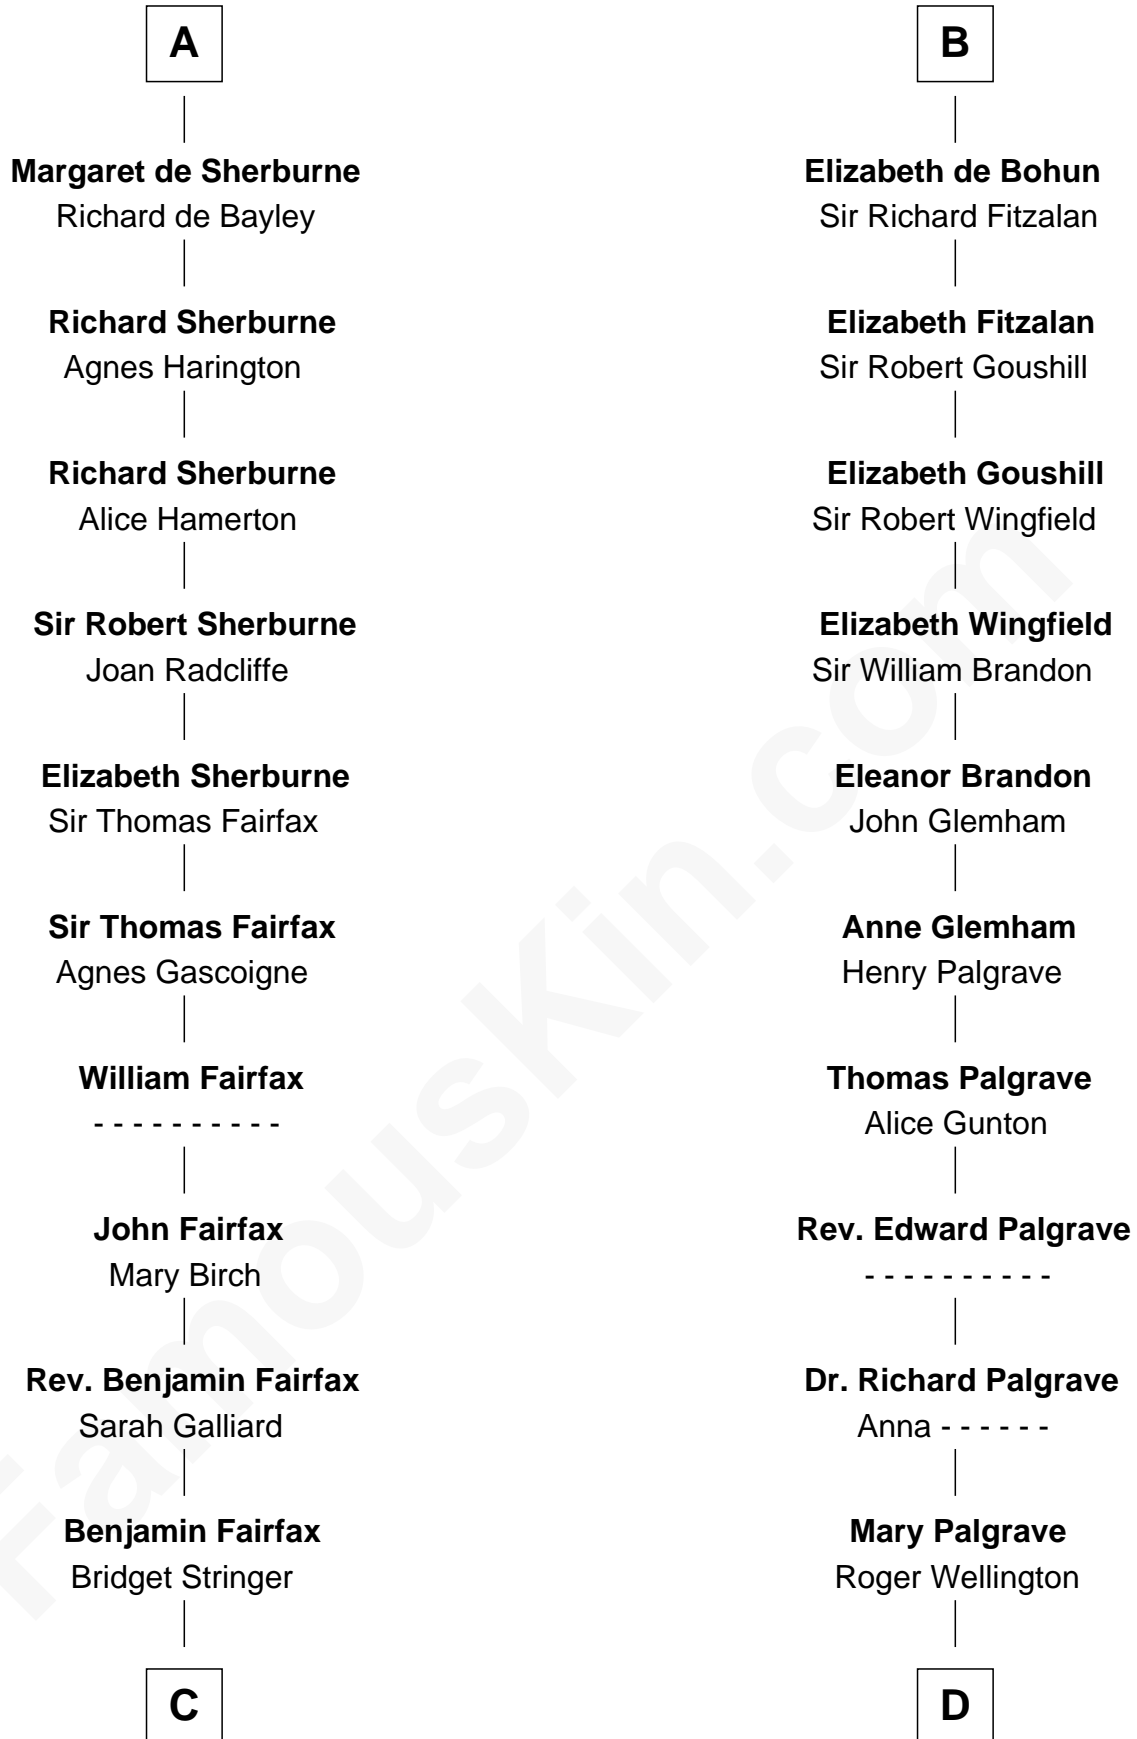

FamousKin.com Relationship Chart of

Harriet Martineau

Author of The Hour and the Man

21st cousin of

Eli Whitney

Inventor of the Cotton Gin

Henry of Huntingdon

Ada de Warenne

Maud de Fiennes

Humphrey de Bohun

Elizabeth Plantagenet

Sir William de Bohun

Elizabeth de Badlesmere

B

C

Sarah Fairfax
Rev John Meadows