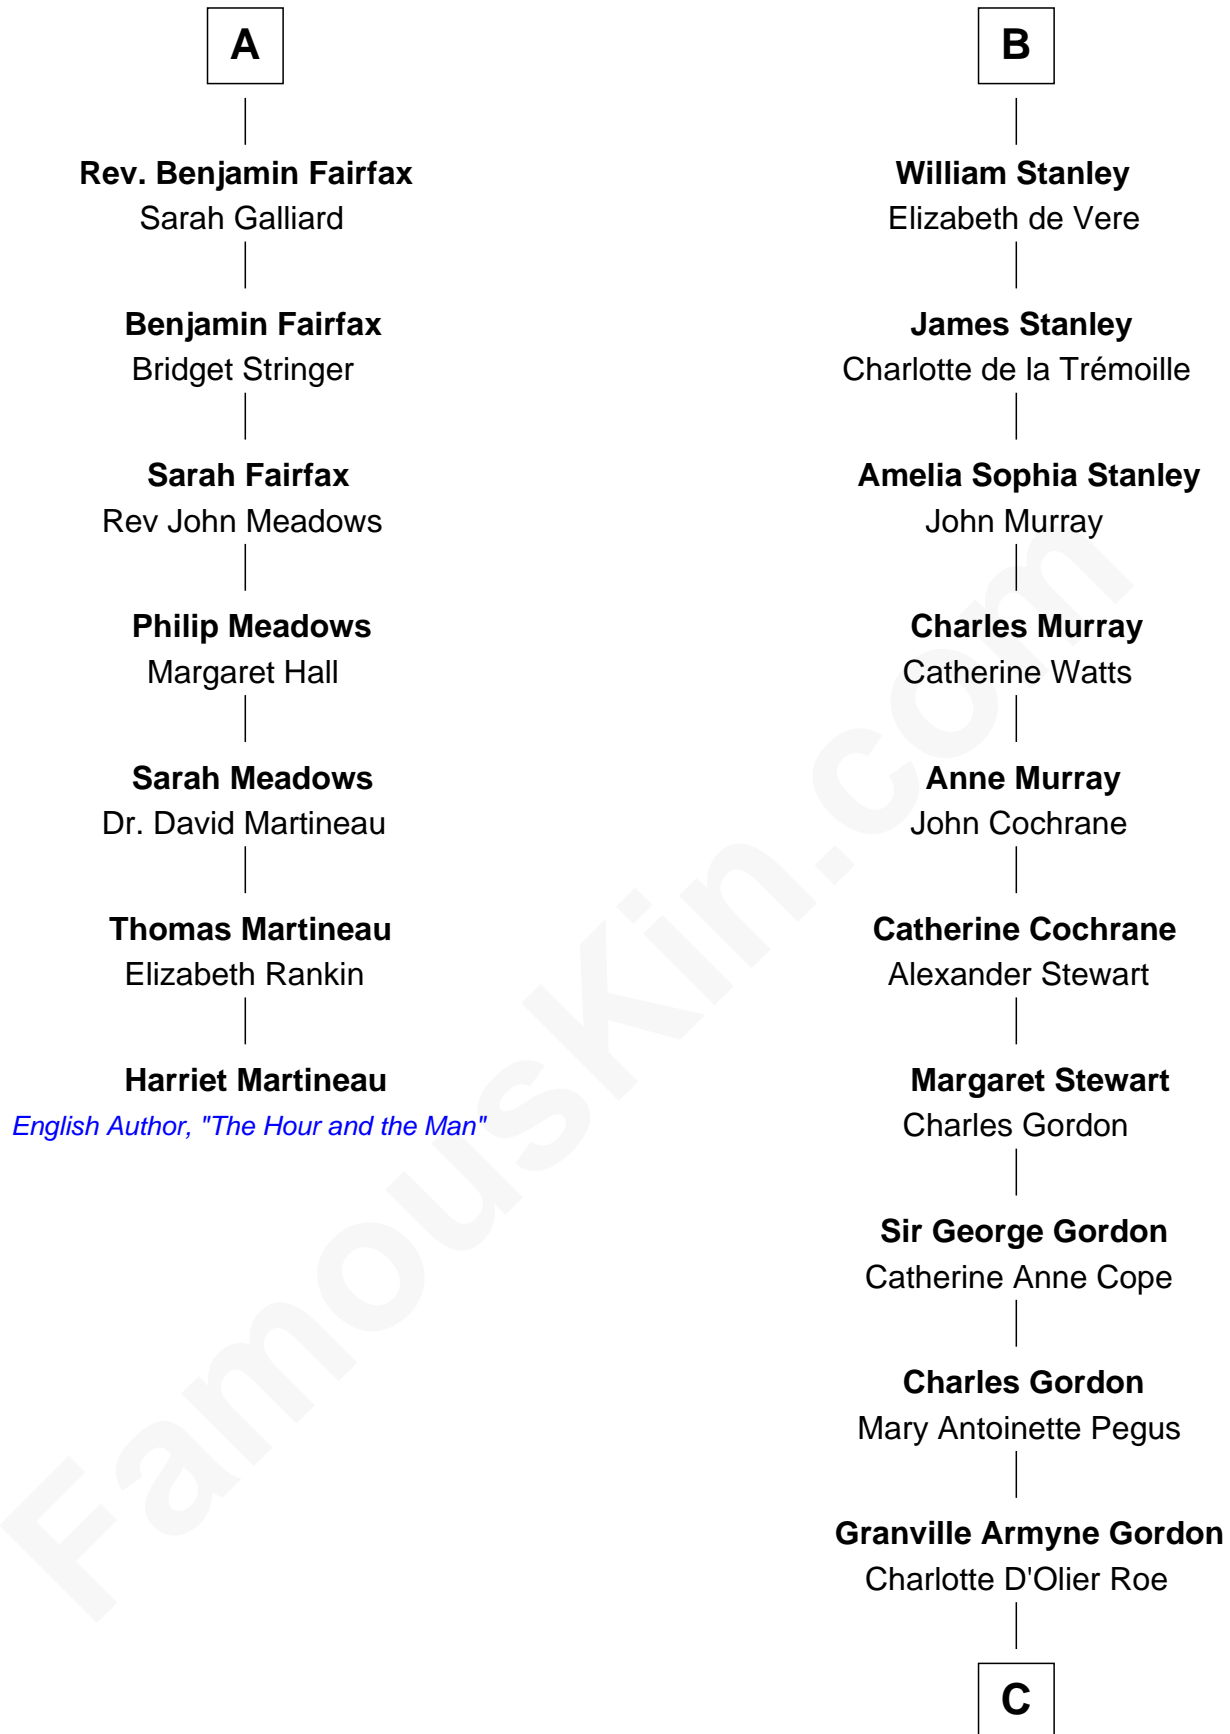

FamousKin.com Relationship Chart of

Harriet Martineau

Author of The Hour and the Man

13th cousin 8 times removed of

Cara Delevingne

Fashion Model and Movie Actress

Margaret de Stafford

Sir Ralph Neville

C

Armyne Evelyne Gordon

Sir Lionel Lawson Faudel-Phillips

Anne Margaret Faudel-Phillips

John Vincent Sheffield

Jane Armyne Sheffield

Sir Jocelyn Edward Greville Stevens

Pandora Anne Stevens

Charles Hamar Delevingne

Cara Delevingne

Model and Actress