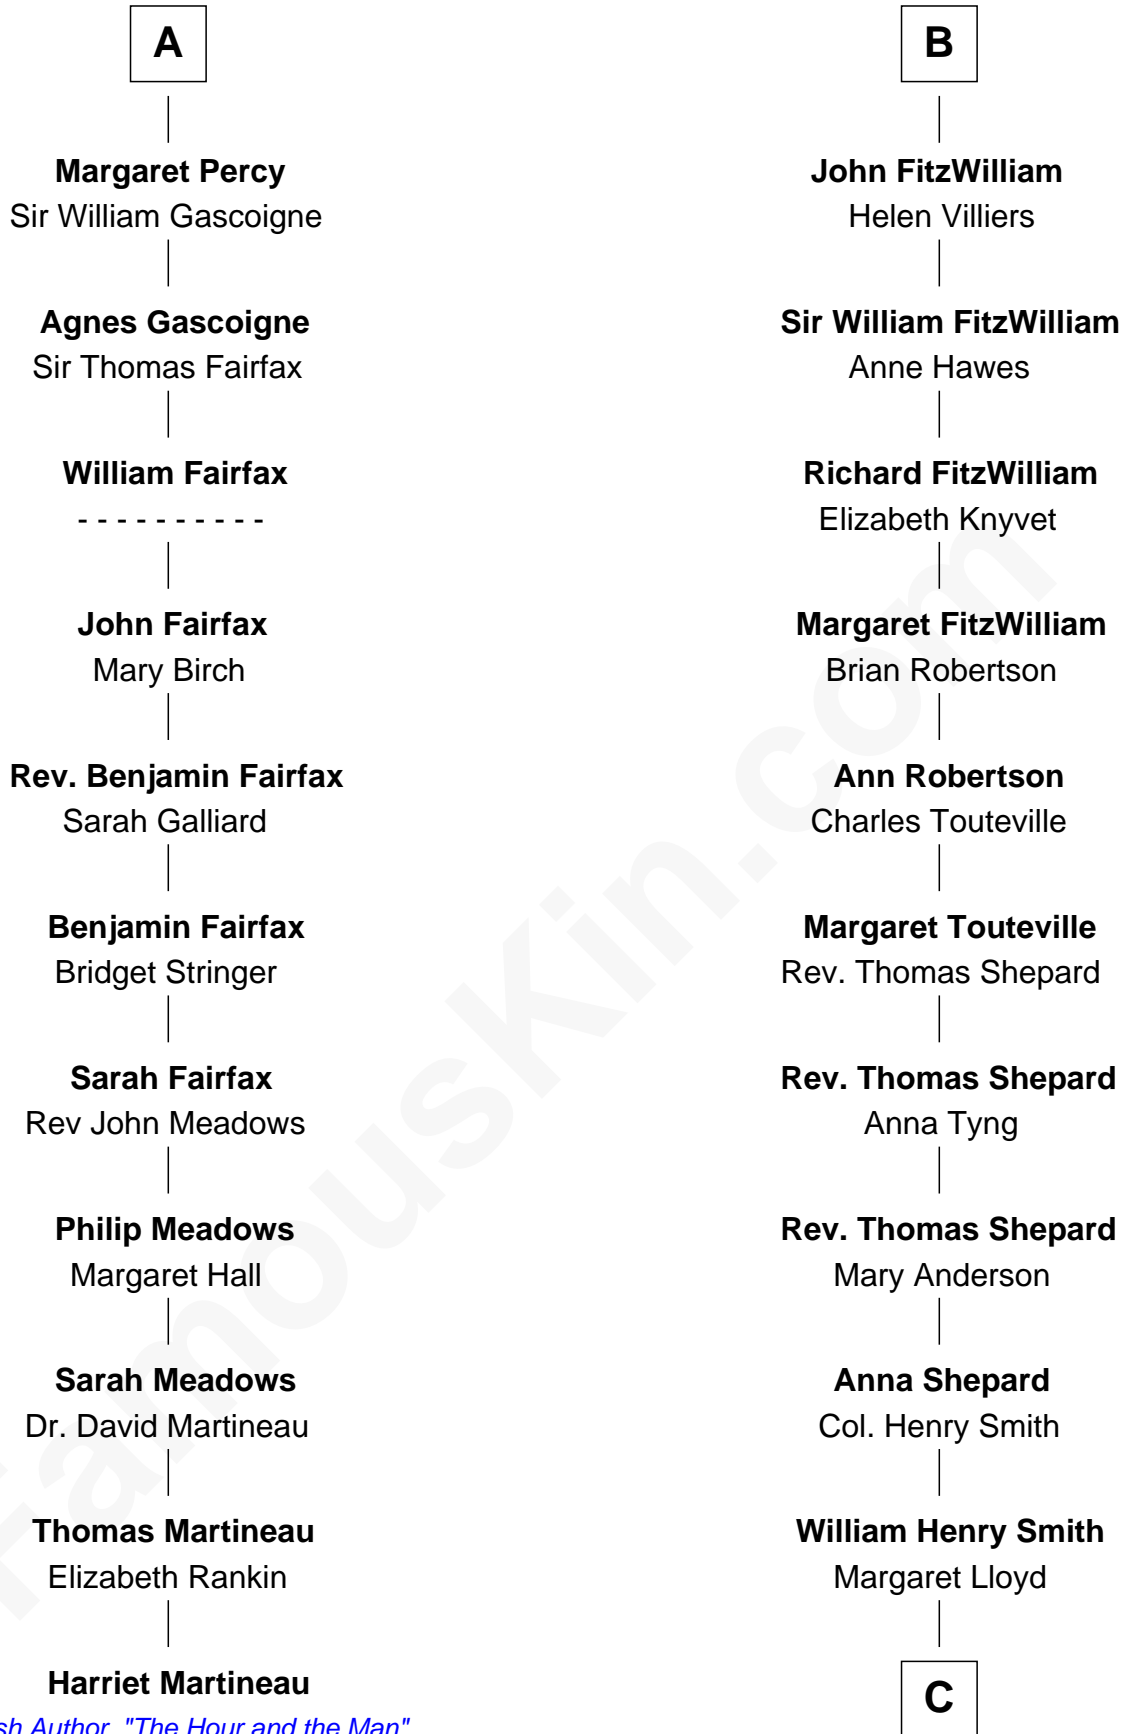

# FamousKin.com Relationship Chart of

**Harriet Martineau**

*Author of The Hour and the Man*

17th cousin 4 times removed of

**Franklin D. Roosevelt**

*32nd U.S. President*

**Sir Richard FitzRoy**

Rose de Dover

**C**

**Rebecca Smith**

John Aspinwall

**John Aspinwall**

Susan Howland

**Mary Rebecca Aspinwall**

Isaac Daniel Roosevelt

**James Roosevelt**

Sara Delano

**Franklin D. Roosevelt**

*32nd U.S. President*

FamousKin.com