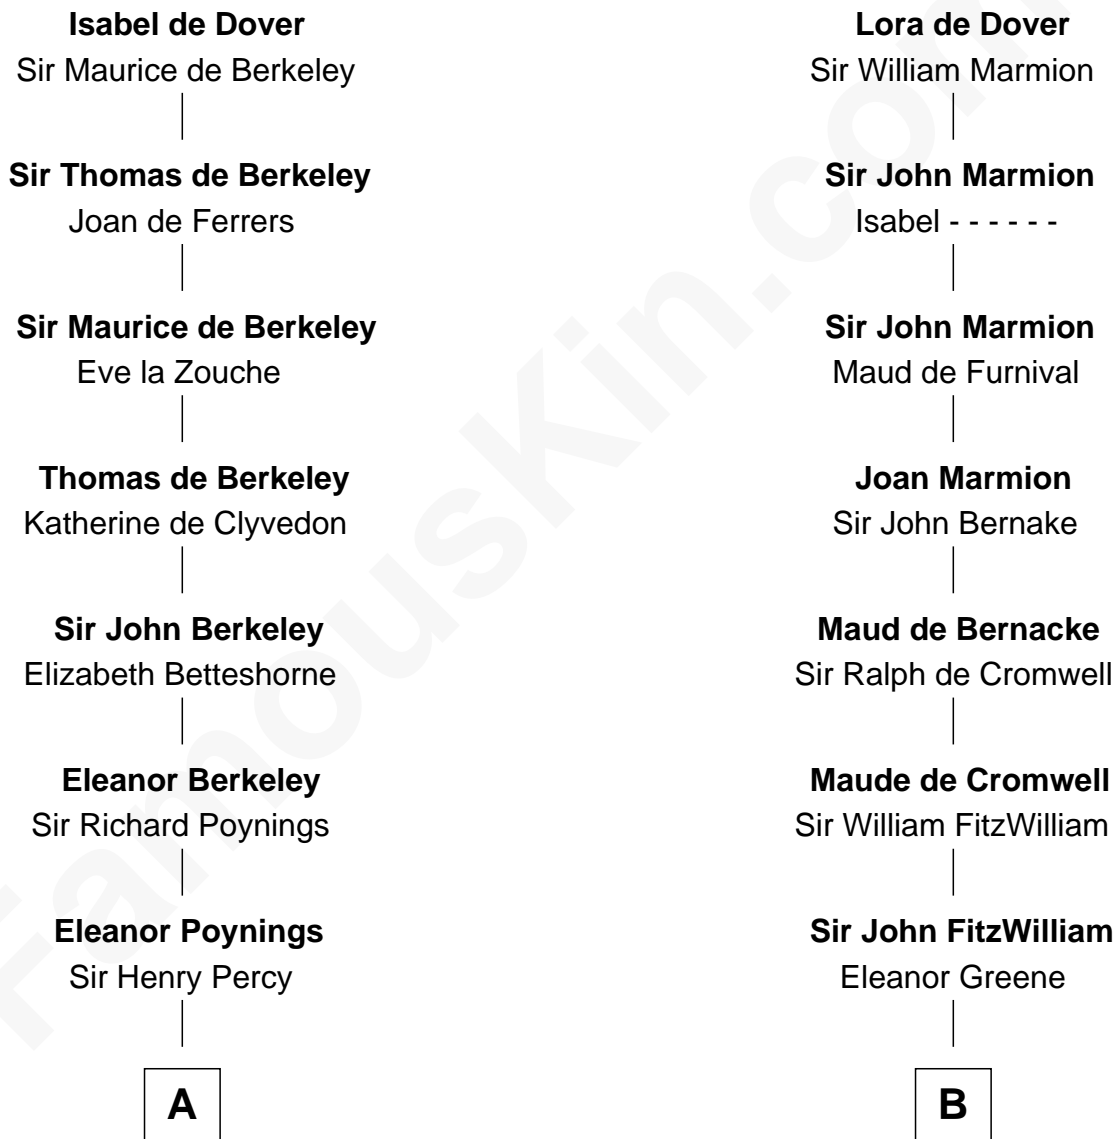

# FamousKin.com Relationship Chart of

**Harriet Martineau**

*Author of The Hour and the Man*

17th cousin 4 times removed of

**Franklin D. Roosevelt**

*32nd U.S. President*

**Sir Richard FitzRoy**

Rose de Dover

**C**

**Rebecca Smith**

John Aspinwall

**John Aspinwall**

Susan Howland

**Mary Rebecca Aspinwall**

Isaac Daniel Roosevelt

**James Roosevelt**

Sara Delano

**Franklin D. Roosevelt**

*32nd U.S. President*

FamousKin.com