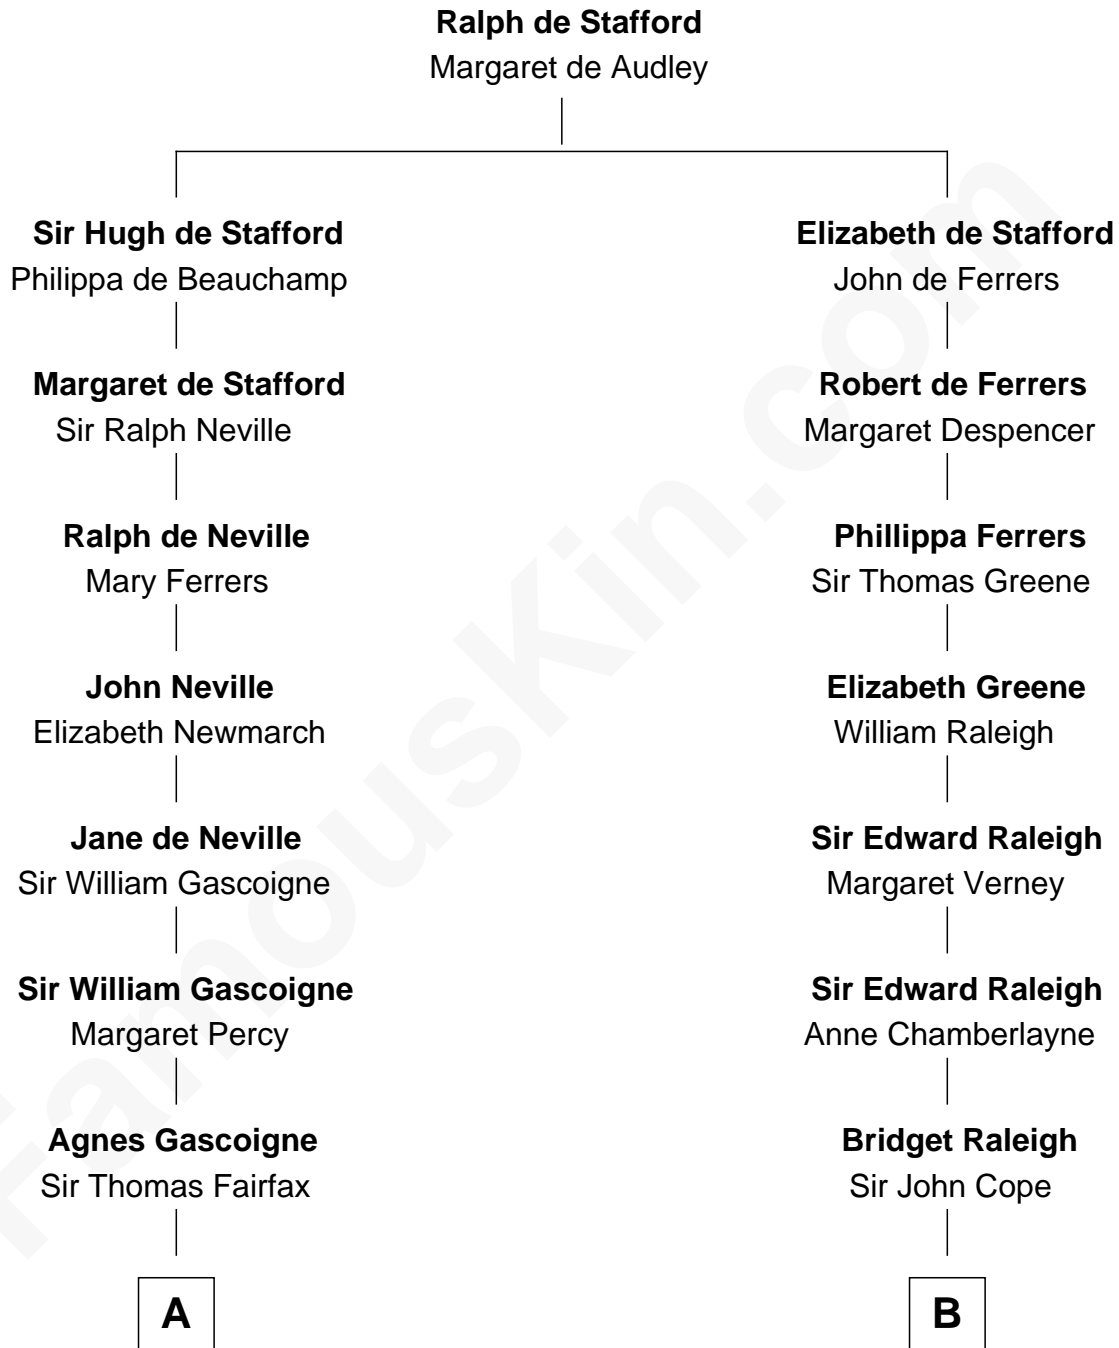

FamousKin.com Relationship Chart of

Harriet Martineau

Author of The Hour and the Man

15th cousin 3 times removed of

Franklin D. Roosevelt

32nd U.S. President

C

Sara Delano
James Roosevelt

Franklin D. Roosevelt
32nd U.S. President

FamousKin.com