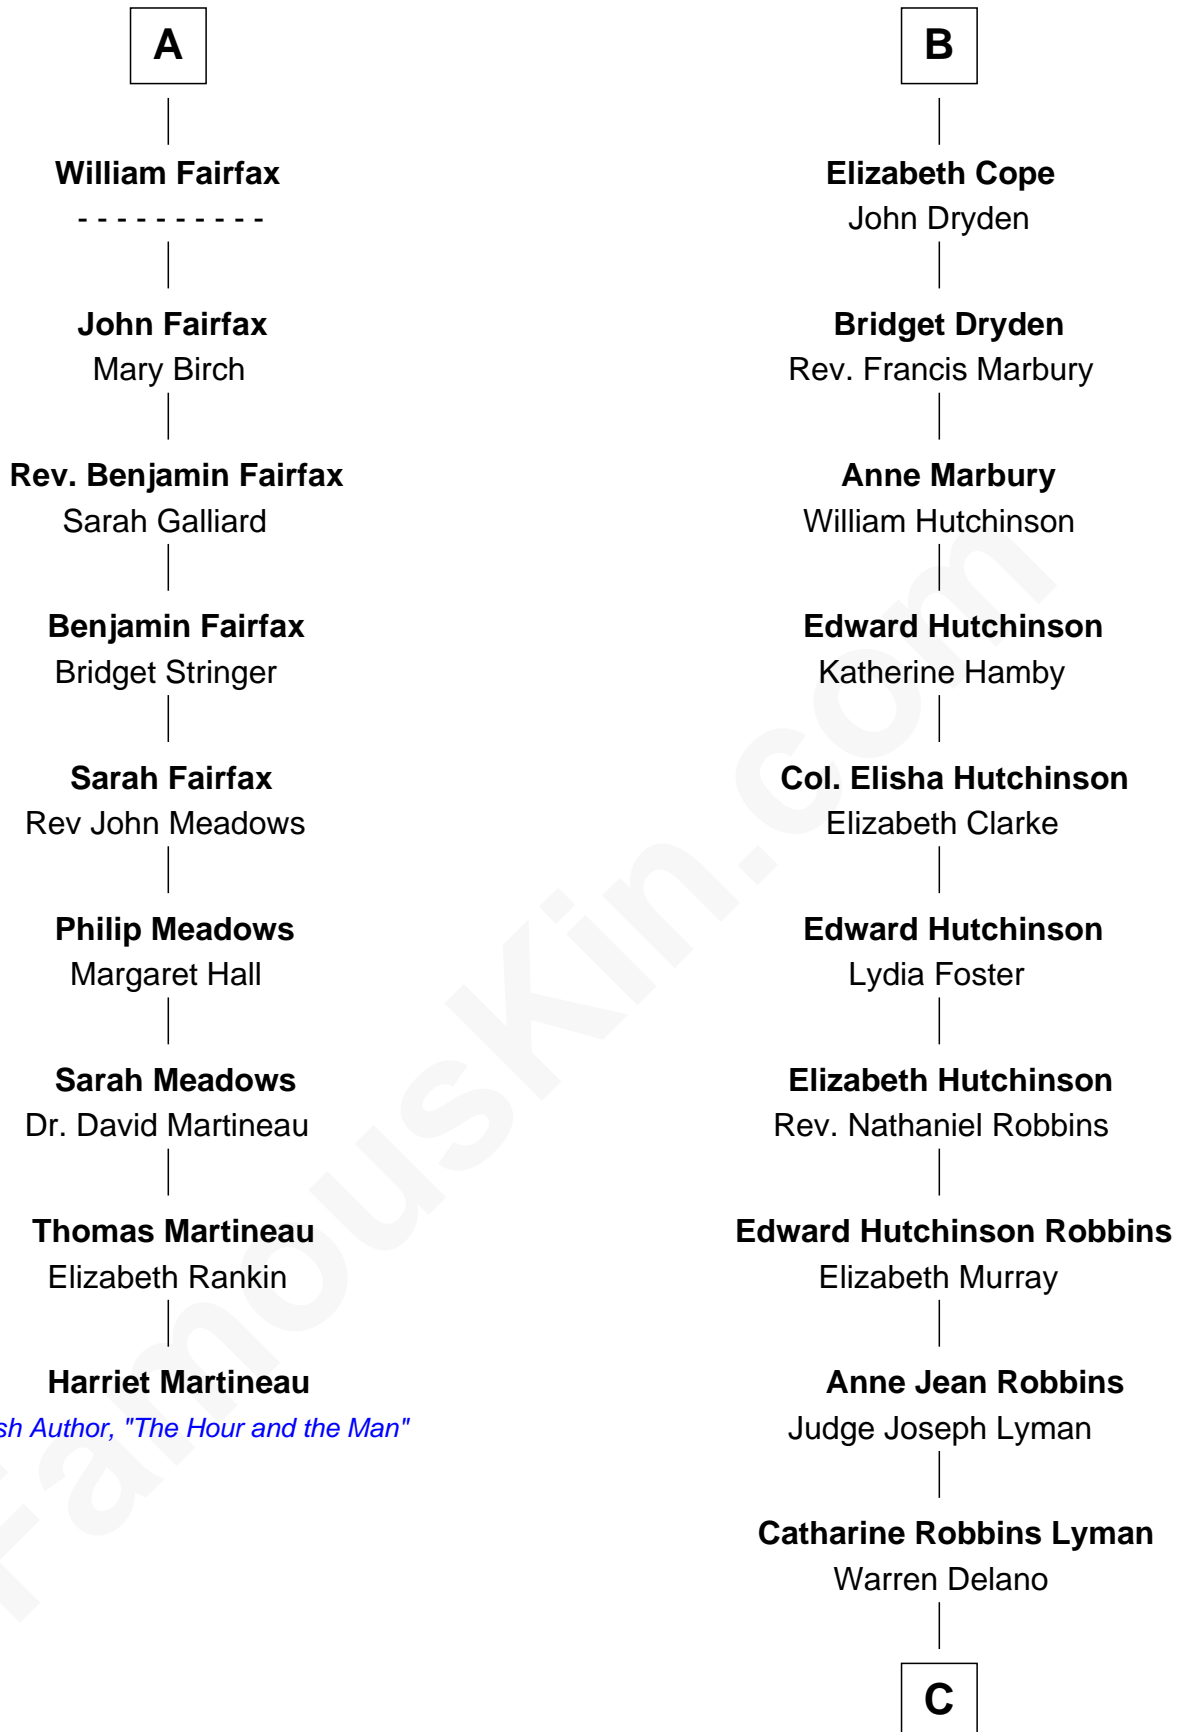

FamousKin.com Relationship Chart of

Harriet Martineau

Author of The Hour and the Man

15th cousin 3 times removed of

Franklin D. Roosevelt

32nd U.S. President

C

Sara Delano
James Roosevelt

Franklin D. Roosevelt
32nd U.S. President

FamousKin.com