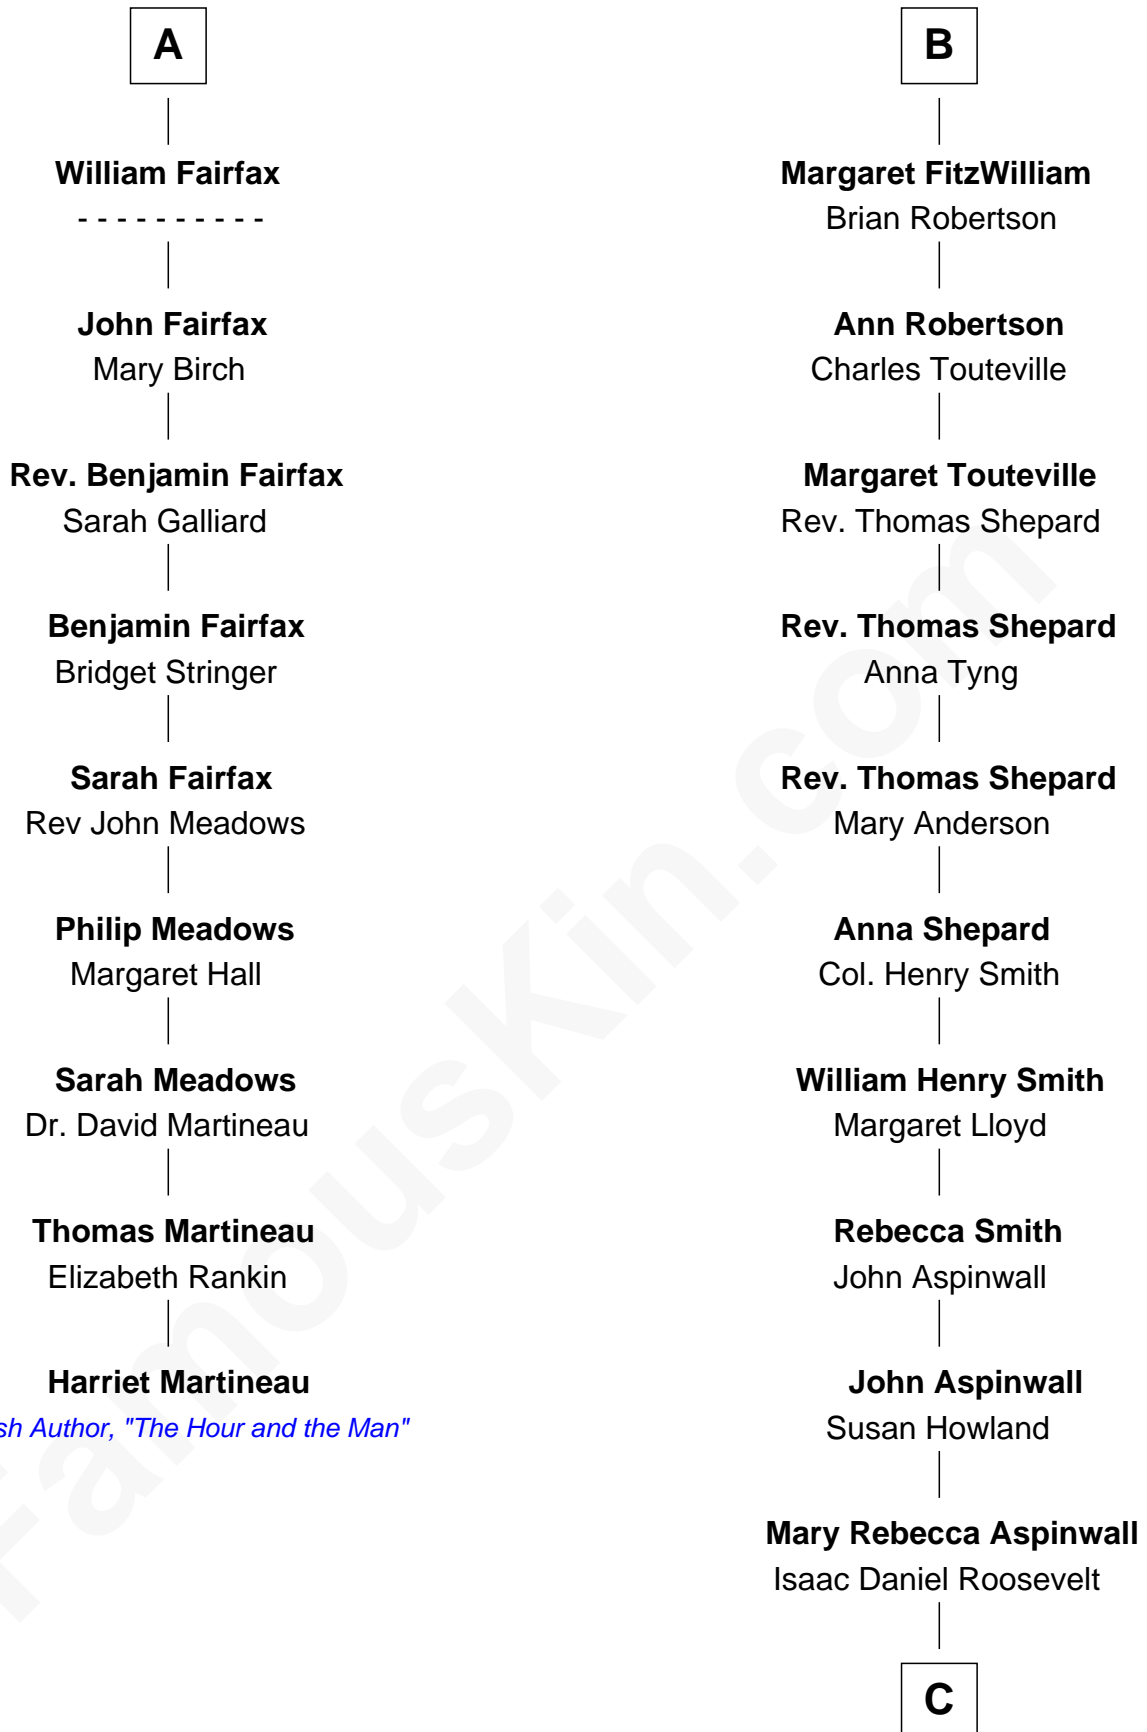

FamousKin.com Relationship Chart of

Harriet Martineau

Author of The Hour and the Man

15th cousin 3 times removed of

Franklin D. Roosevelt

32nd U.S. President

Eudo la Zouche
Milicent de Cantilupe

Eve la Zouche
Sir Maurice de Berkeley

Thomas de Berkeley
Katherine de Clyvedon

Sir John Berkeley
Elizabeth Betteshorne

Eleanor Berkeley
Sir Richard Poynings

Eleanor Poynings
Sir Henry Percy

Margaret Percy
Sir William Gascoigne

Agnes Gascoigne
Sir Thomas Fairfax

A

Lucy Zouche
Thomas de Greene

Sir Henry Greene
Katherine Drayton

Sir Henry de Greene
Matilda de Mauduit

Eleanor Greene
Sir John FitzWilliam

John FitzWilliam
Helen Villiers

Sir William FitzWilliam
Anne Hawes

Richard FitzWilliam
Elizabeth Knyvet

B

C

James Roosevelt

Sara Delano

Franklin D. Roosevelt

32nd U.S. President

FamousKin.com