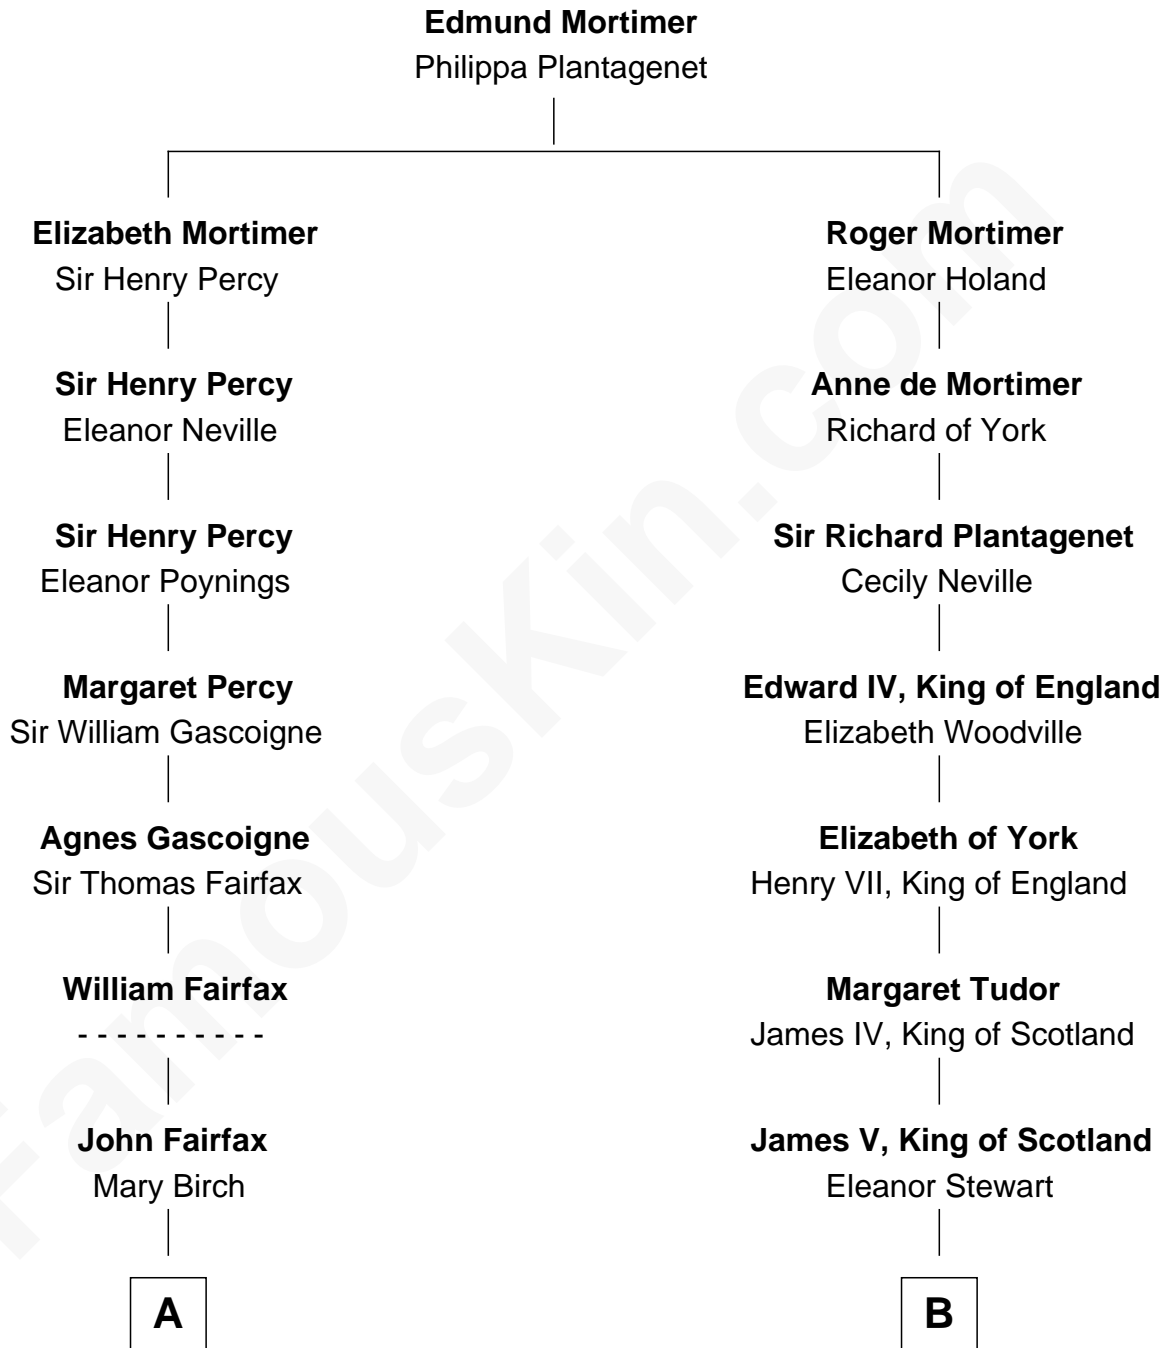

FamousKin.com

Relationship Chart of

Harriet Martineau

Author of The Hour and the Man

13th cousin 6 times removed of

Eleanor Roosevelt

First Lady of President Franklin D. Roosevelt

C

Mary Livingston Ludlow
Valentine Gill Hall

Anna Rebecca Hall
Elliott Roosevelt

Eleanor Roosevelt
First Lady of Franklin Roosevelt

FamousKin.com