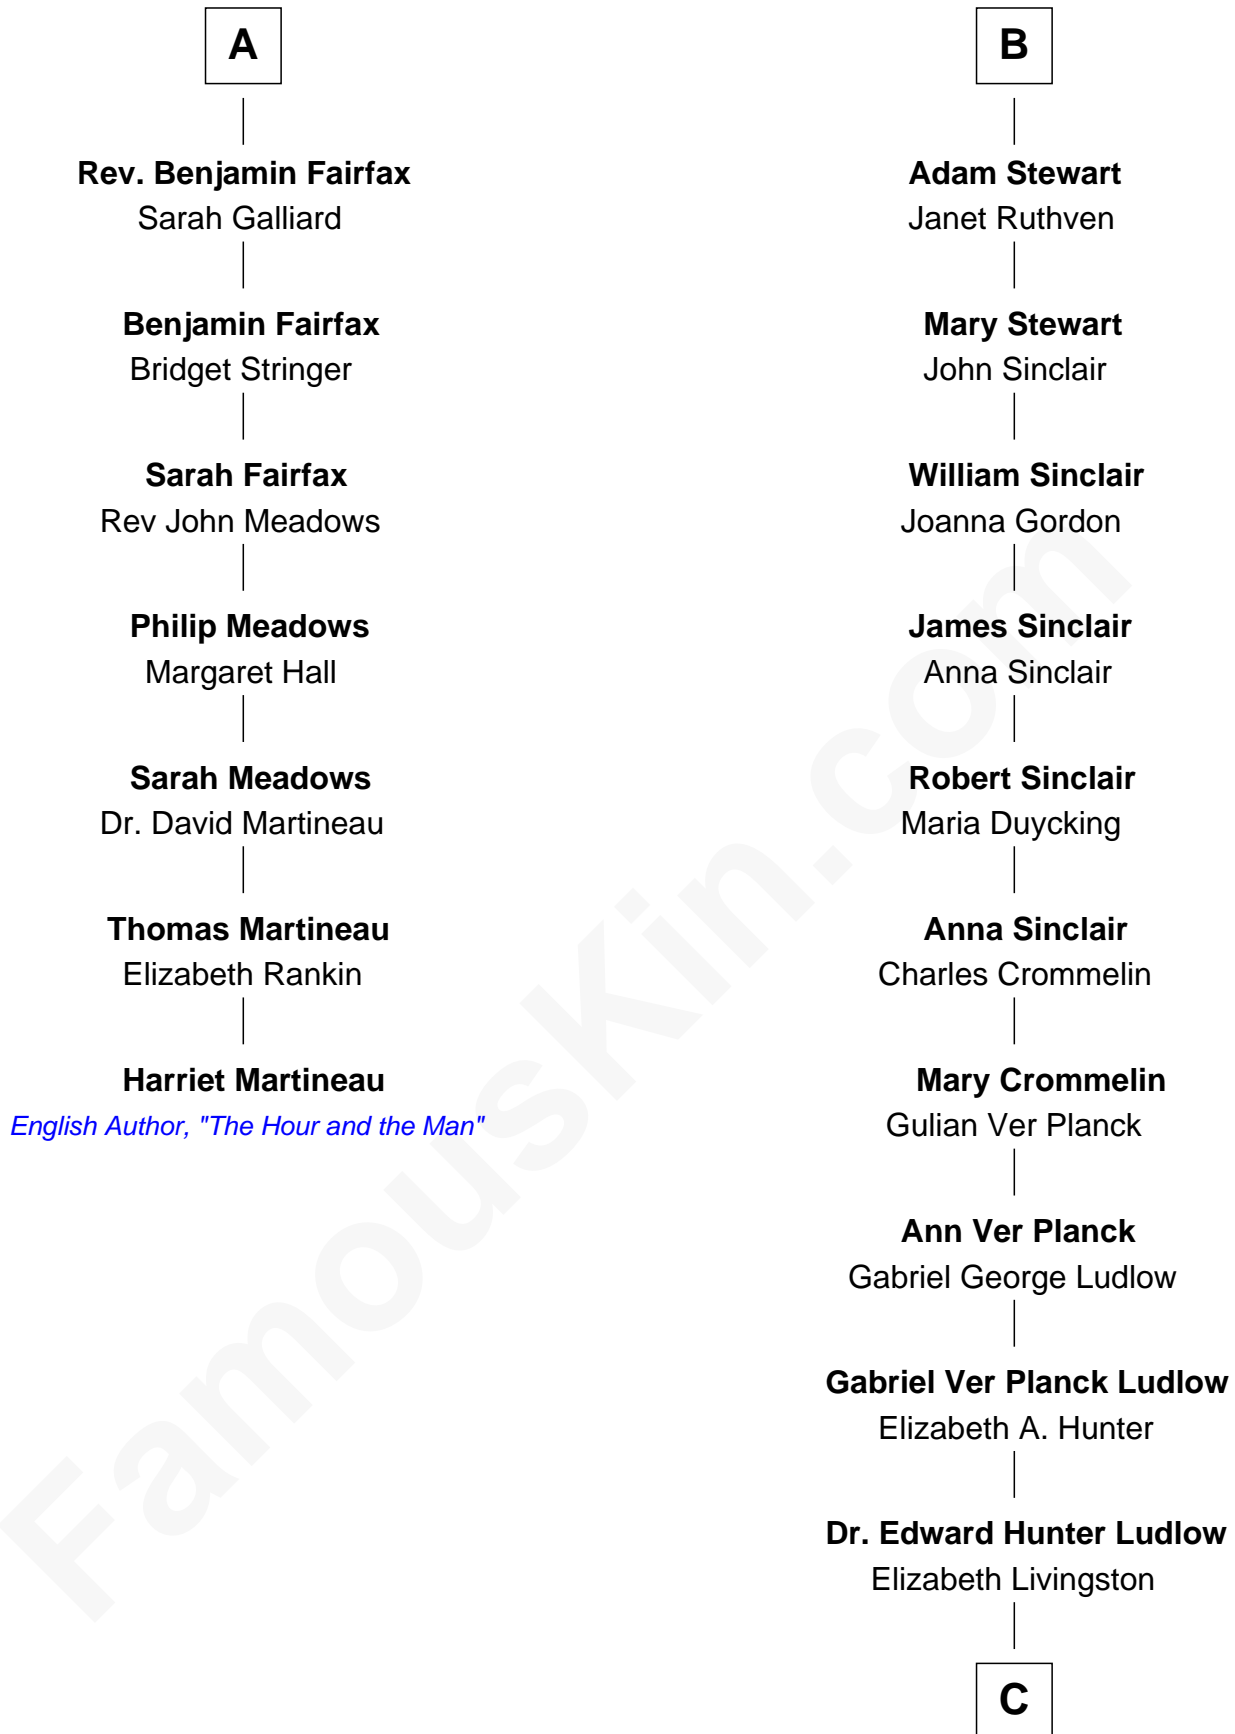

FamousKin.com

Relationship Chart of

Harriet Martineau

Author of The Hour and the Man

13th cousin 6 times removed of

Eleanor Roosevelt

First Lady of President Franklin D. Roosevelt

C

Mary Livingston Ludlow
Valentine Gill Hall

Anna Rebecca Hall
Elliott Roosevelt

Eleanor Roosevelt
First Lady of Franklin Roosevelt

FamousKin.com