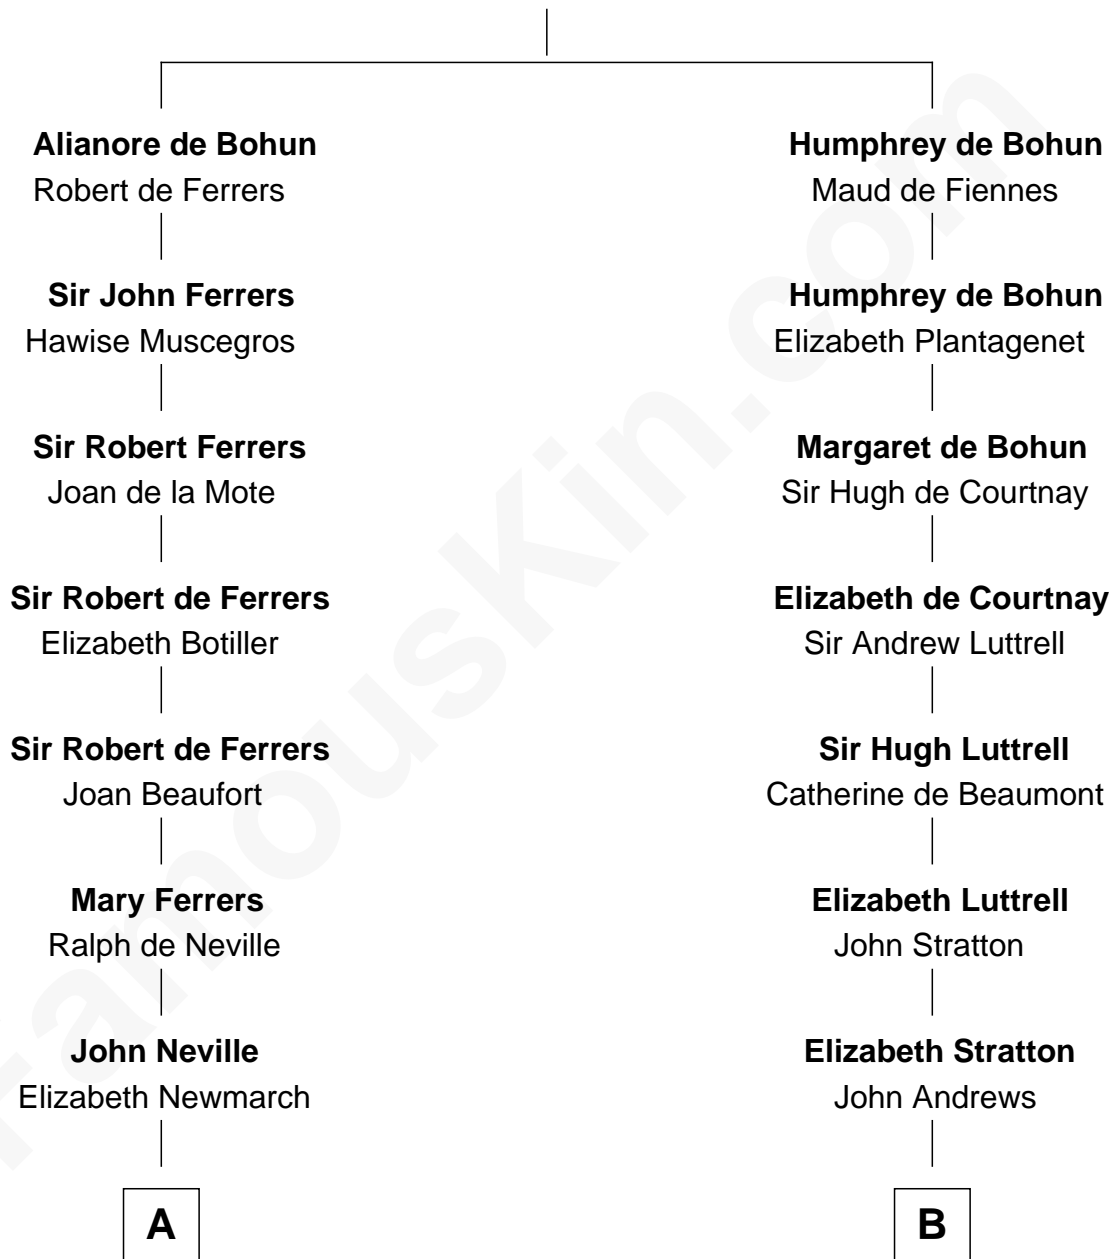

FamousKin.com Relationship Chart of

Harriet Martineau

Author of The Hour and the Man

18th cousin 2 times removed of

Eleanor Roosevelt

First Lady of President Franklin D. Roosevelt

Sir Humphrey de Bohun

Eleanor de Braiose

C

Thomas Martineau
Elizabeth Rankin

Harriet Martineau
English Author, "The Hour and the Man"

D

Dr. Edward Hunter Ludlow
Elizabeth Livingston

Mary Livingston Ludlow
Valentine Gill Hall

Anna Rebecca Hall
Elliott Roosevelt

Eleanor Roosevelt
First Lady of Franklin Roosevelt