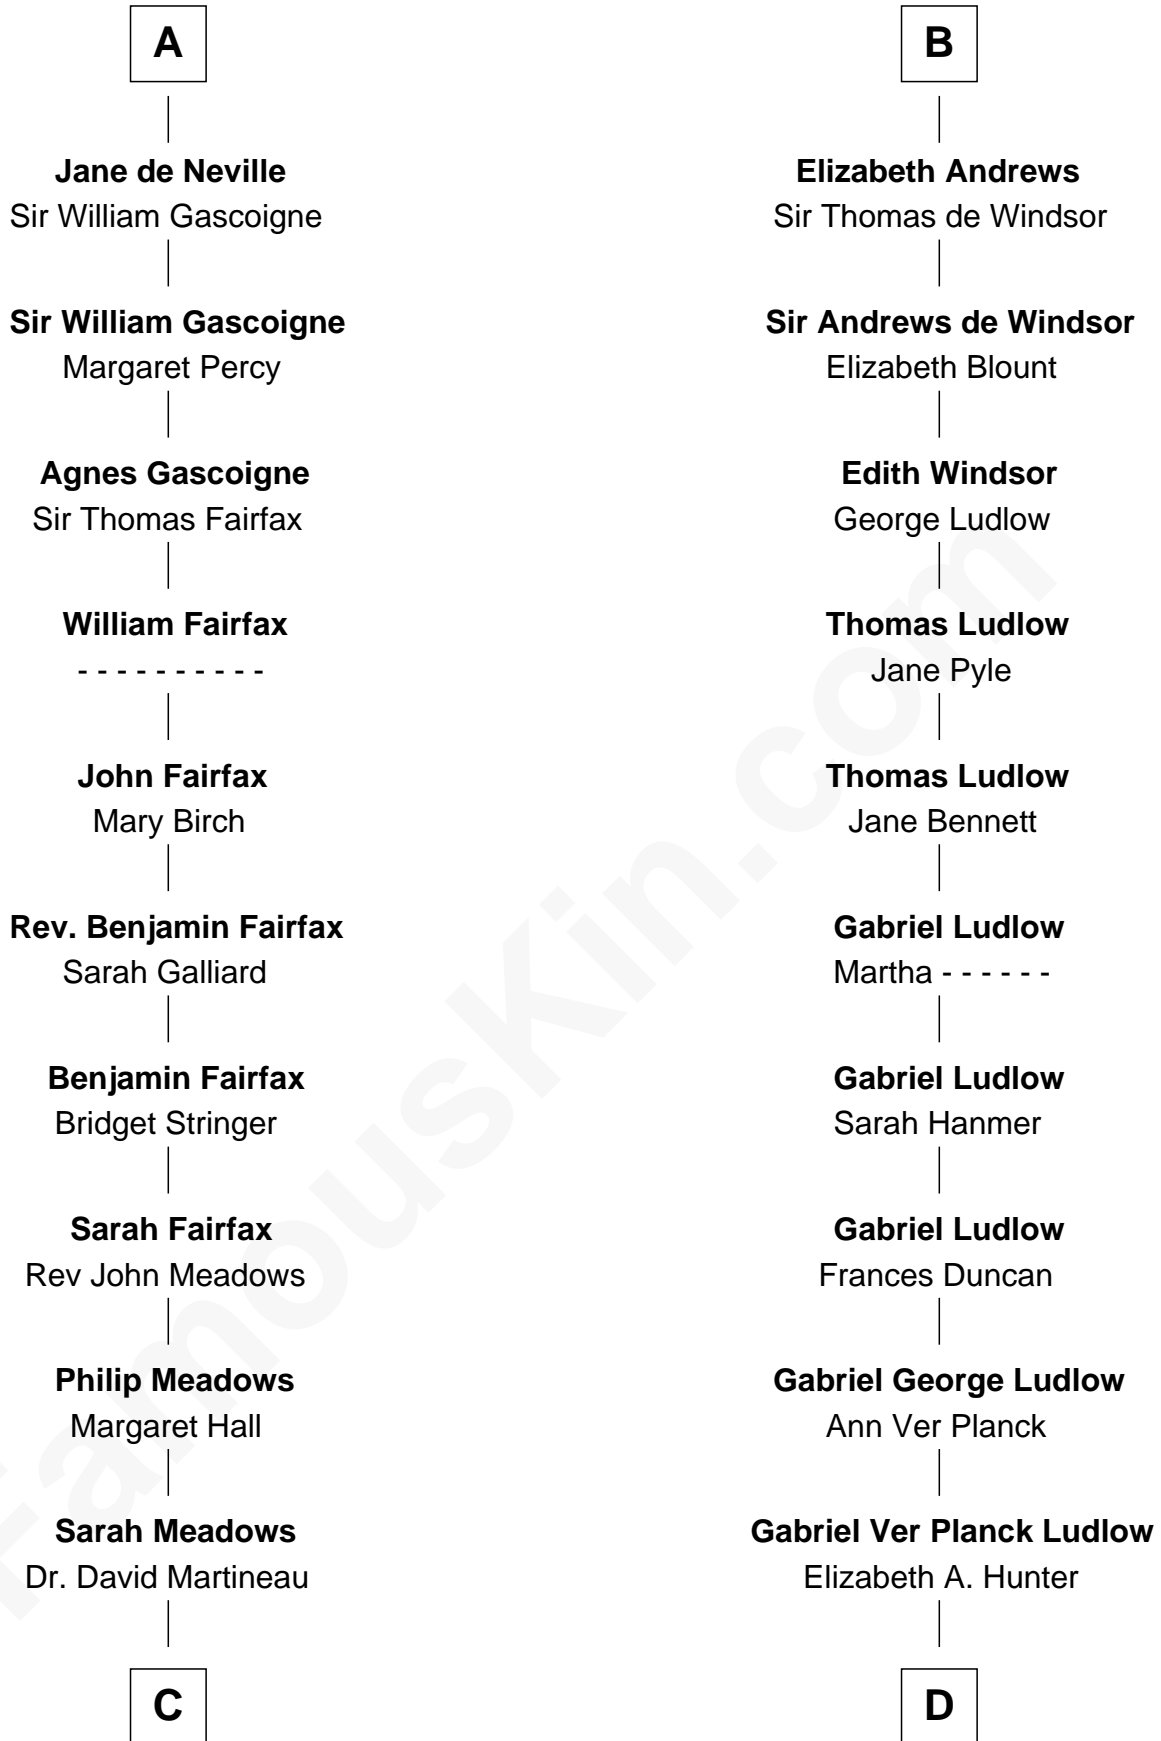

FamousKin.com Relationship Chart of

Harriet Martineau

Author of The Hour and the Man

18th cousin 2 times removed of

Eleanor Roosevelt

First Lady of President Franklin D. Roosevelt

Sir Humphrey de Bohun

Eleanor de Braiose

C

Thomas Martineau
Elizabeth Rankin

Harriet Martineau
English Author, "The Hour and the Man"

D

Dr. Edward Hunter Ludlow
Elizabeth Livingston

Mary Livingston Ludlow
Valentine Gill Hall

Anna Rebecca Hall
Elliott Roosevelt

Eleanor Roosevelt
First Lady of Franklin Roosevelt