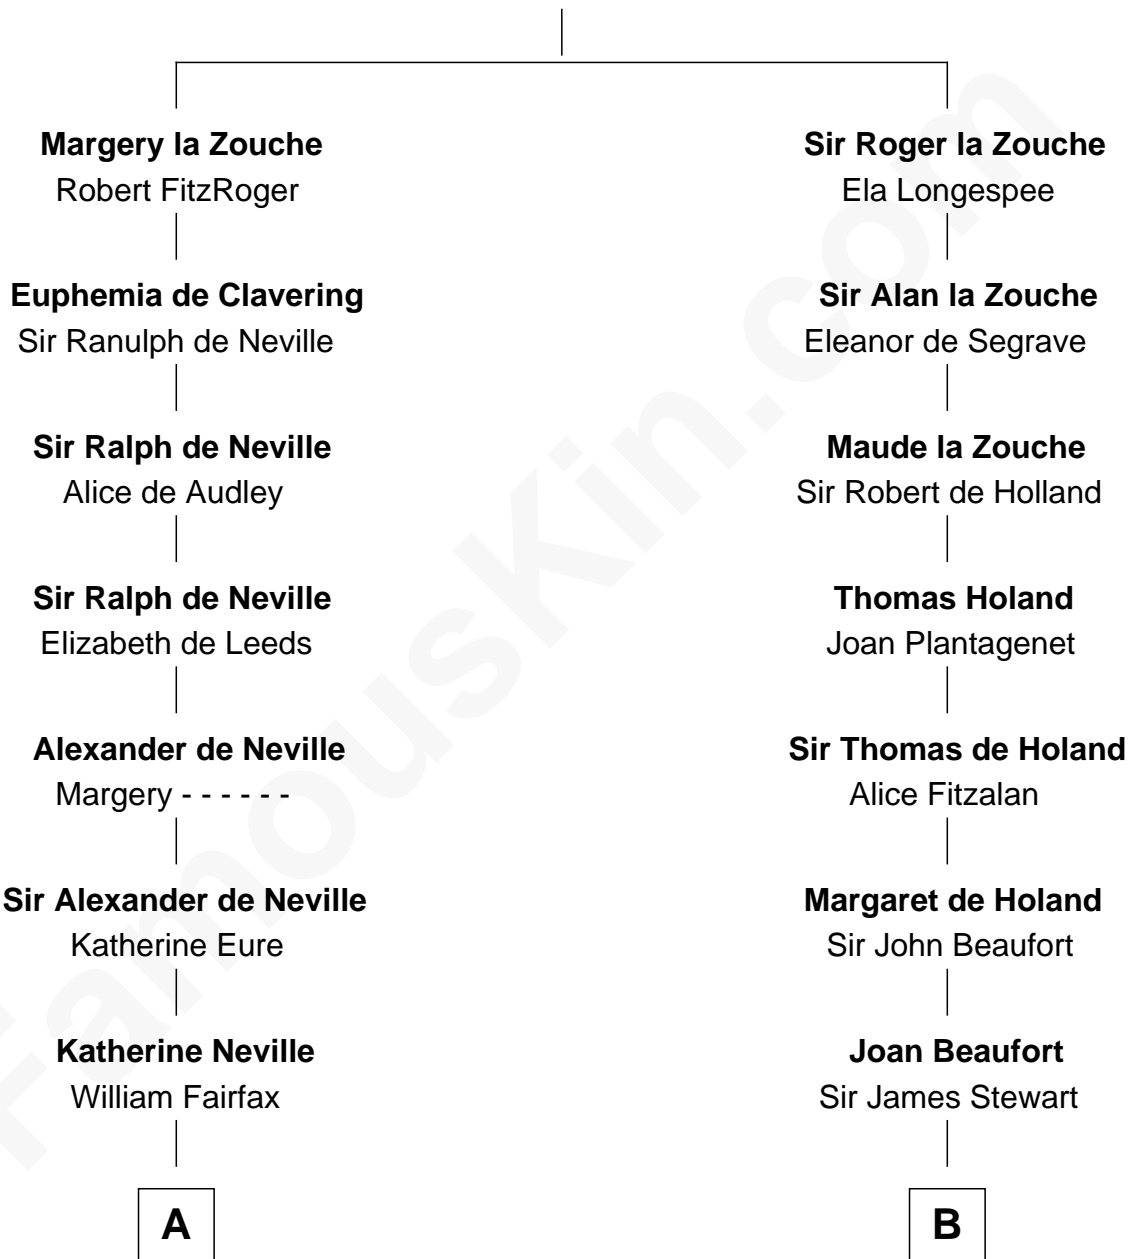

FamousKin.com Relationship Chart of

Harriet Martineau

Author of The Hour and the Man

17th cousin 3 times removed of

Theodore Roosevelt

26th U.S. President

Alan la Zouche

Ellen de Quincy

C

Anne Irvine

James Bulloch

James Stephens Bulloch

Martha Stewart

Martha Bulloch

Theodore Roosevelt

Theodore Roosevelt

26th U.S. President

FamousKin.com