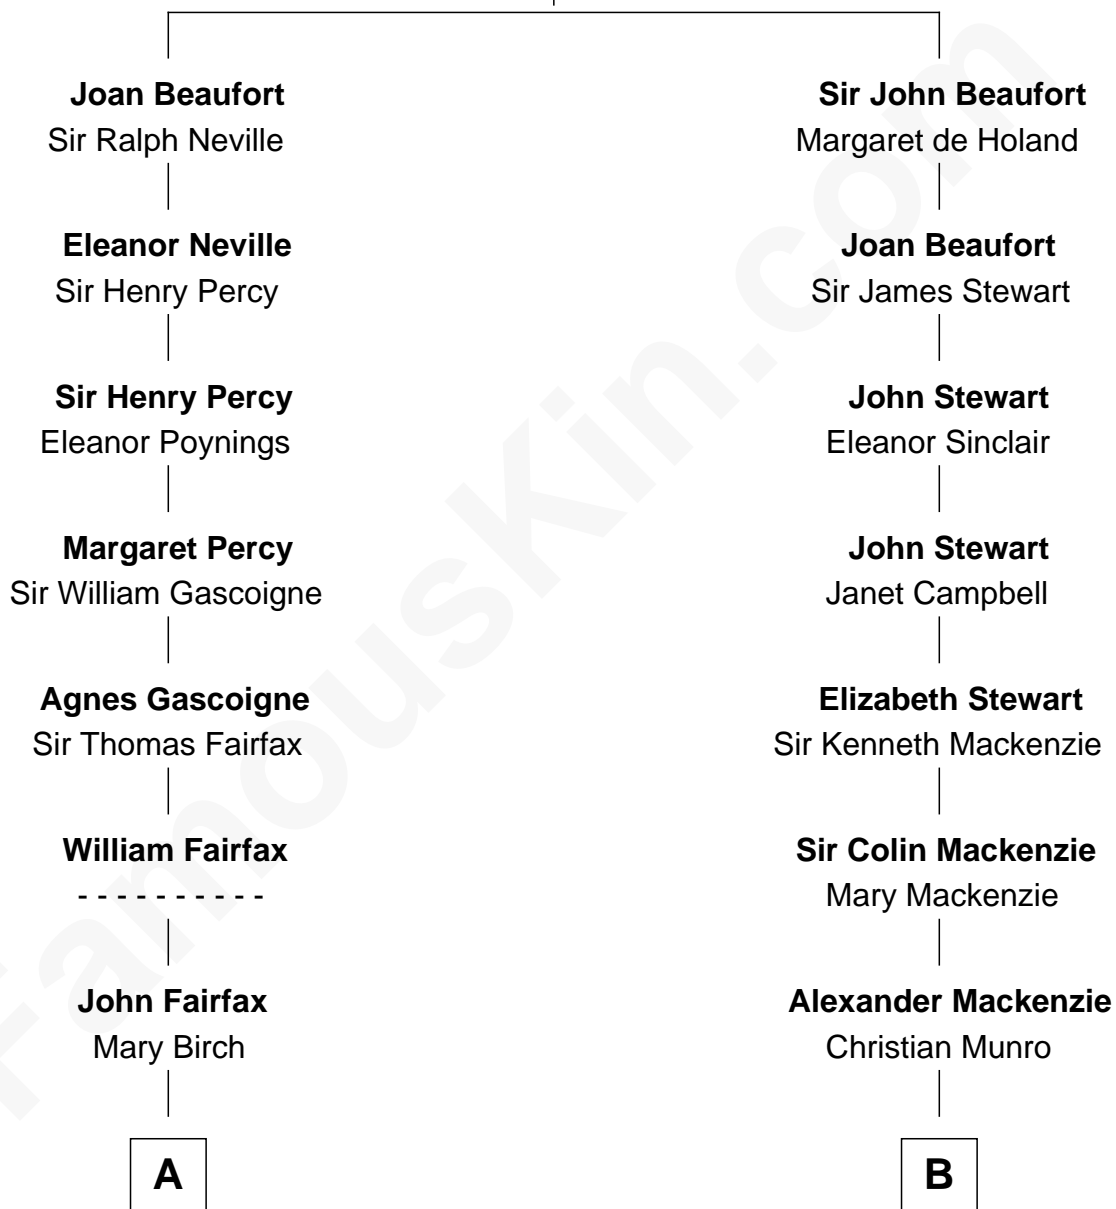

FamousKin.com Relationship Chart of

Harriet Martineau

Author of The Hour and the Man

13th cousin 2 times removed of

Theodore Roosevelt

26th U.S. President

John of Gaunt

Katherine Roet