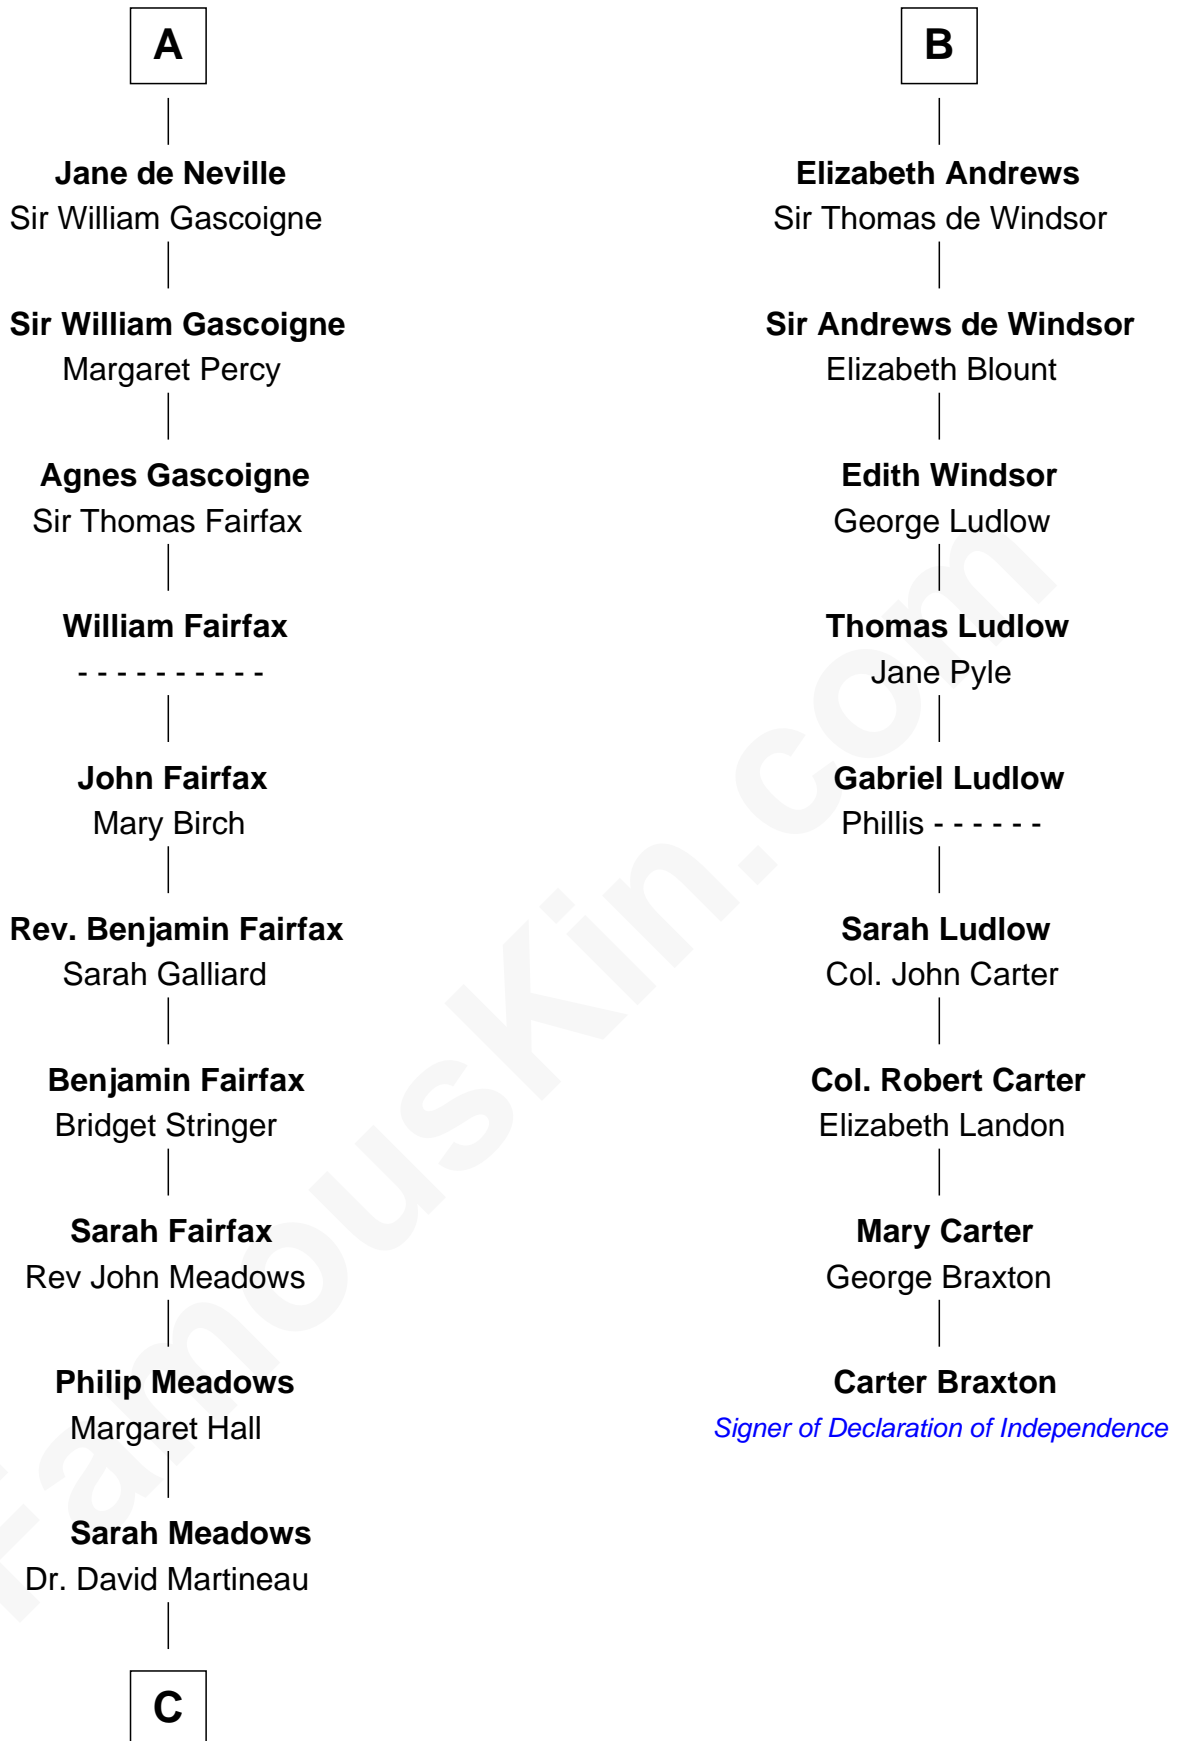

# FamousKin.com Relationship Chart of

**Harriet Martineau**

*Author of The Hour and the Man*

15th cousin 3 times removed of

**Carter Braxton**

*Signer of the Declaration of Independence*

**Sir Humphrey de Bohun**

**Sir Hugh Luttrell**

Catherine de Beaumont

**Elizabeth Luttrell**

John Stratton

**Elizabeth Stratton**

John Andrews

**B**

C