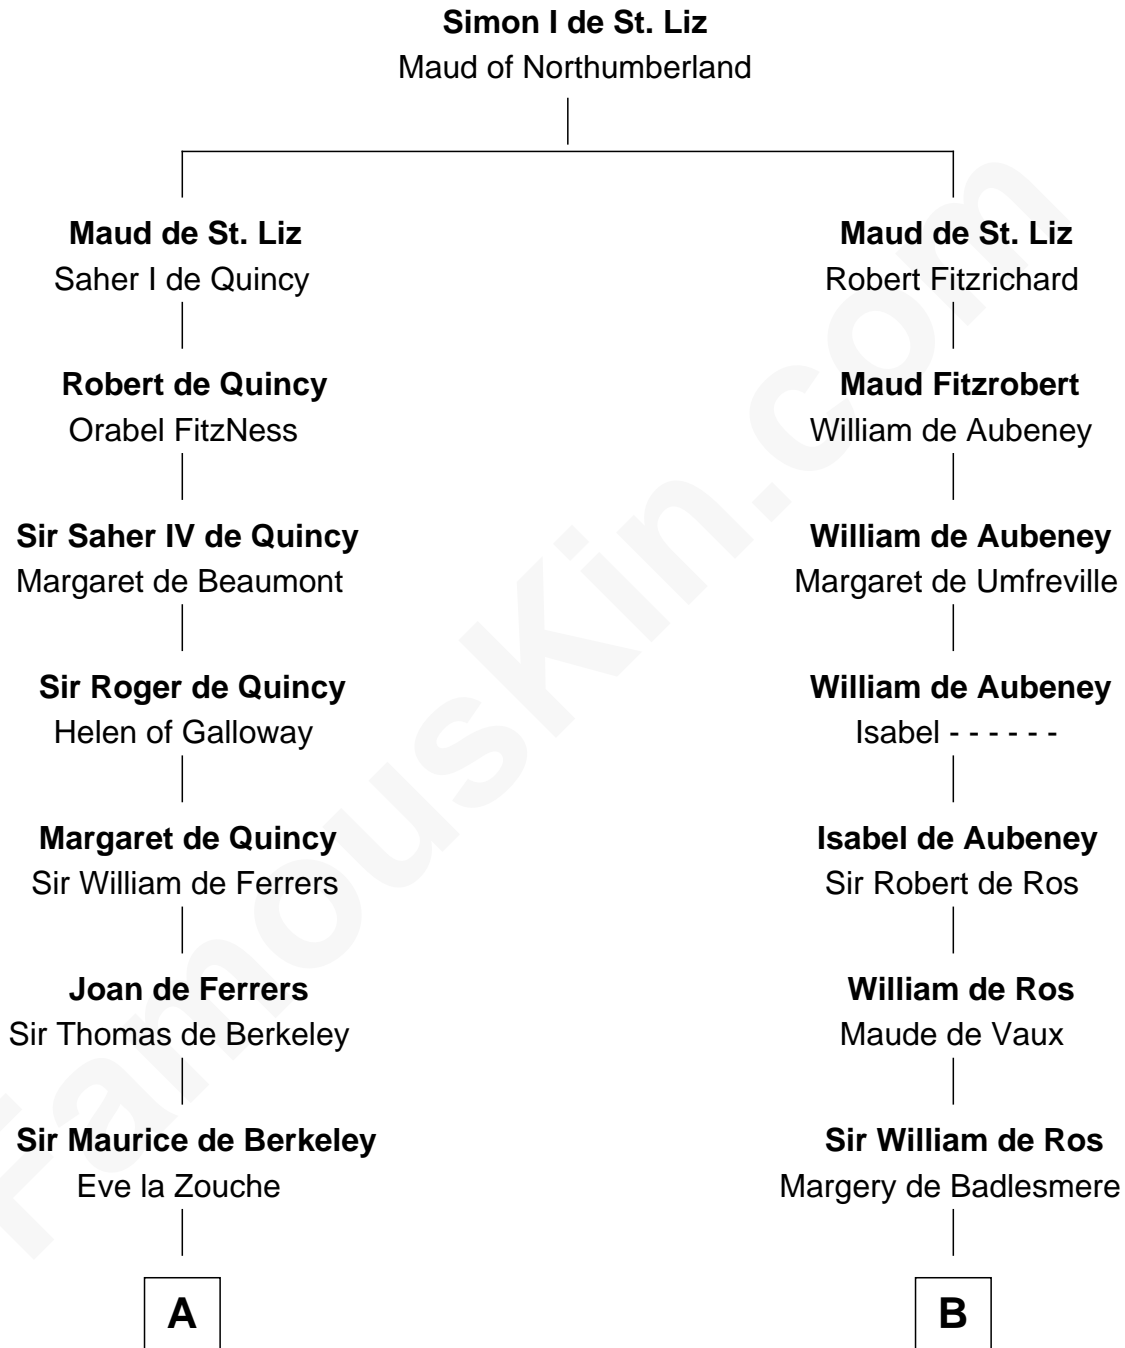

# FamousKin.com Relationship Chart of

**Harriet Martineau**

*Author of The Hour and the Man*

20th cousin 1 time removed of

**James Madison**

*4th U.S. President*

**C**

**Sarah Fairfax**  
Rev John Meadows

**Rebecca Catlett**  
Francis Conway

**Eleanor Rose Conway**  
James Madison

**James Madison**  
*4th U.S. President*