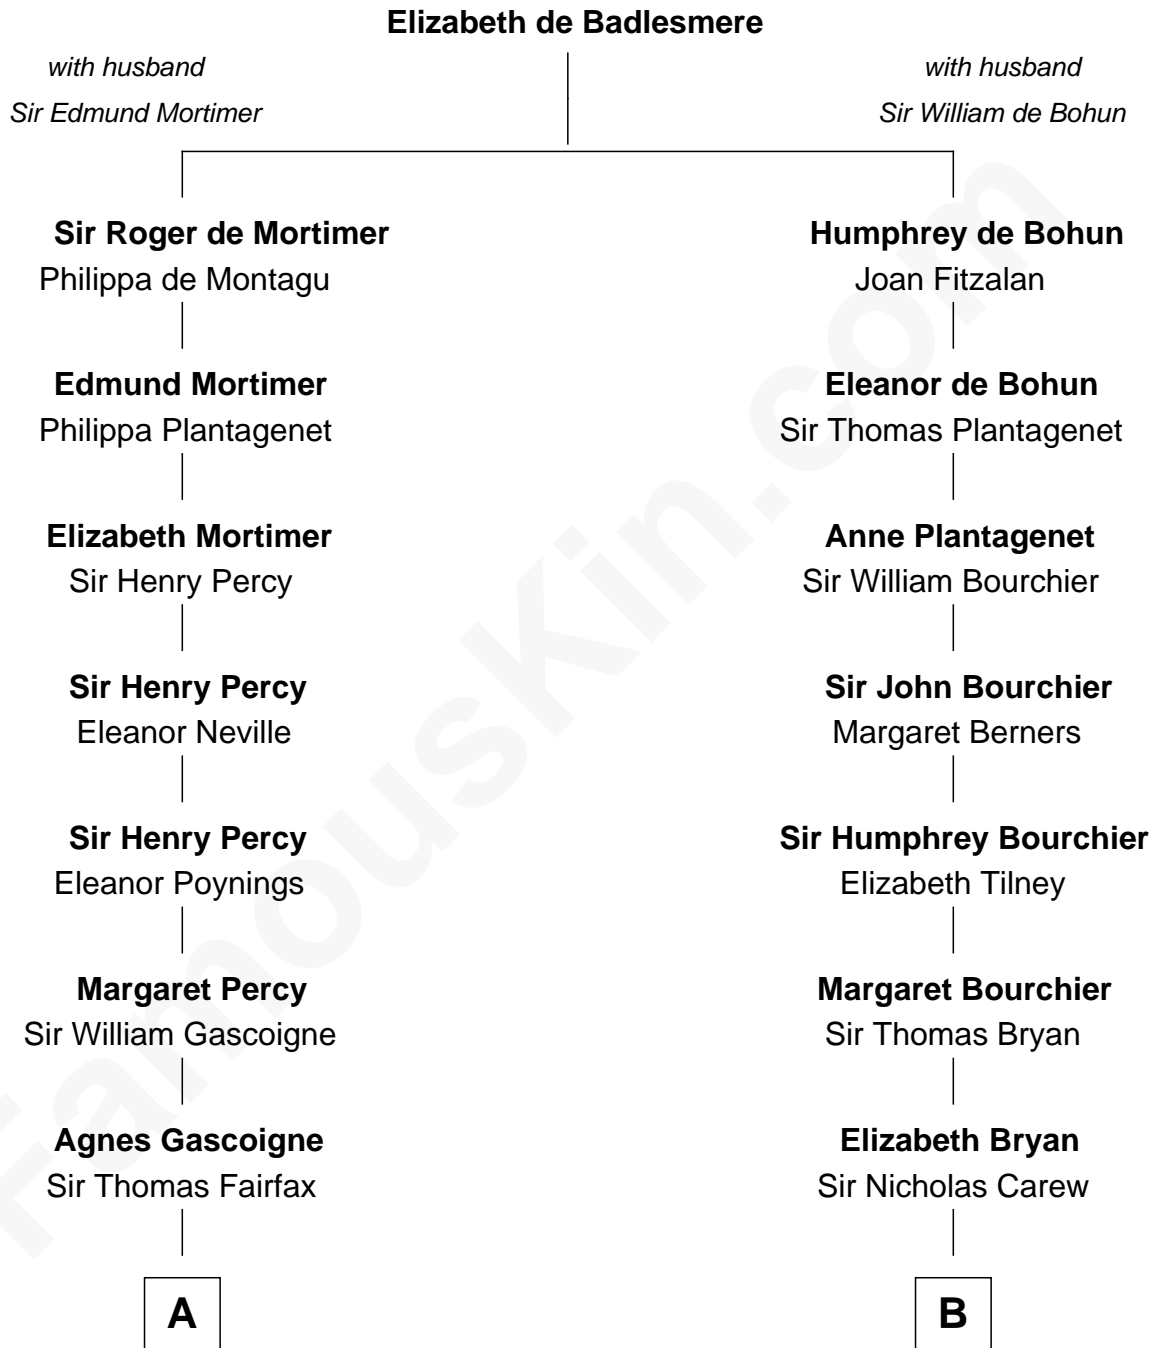

FamousKin.com

Relationship Chart of

Harriet Martineau

Author of The Hour and the Man

15th cousin 5 times removed of

Bill Weld

68th Governor of Massachusetts

C

Fanny Elizabeth Bartholomew

Dr. Francis Minot Weld

Francis Minot Weld

Margaret Low White

David Weld

Mary Blake Nichols

Bill Weld

68th Governor of Massachusetts