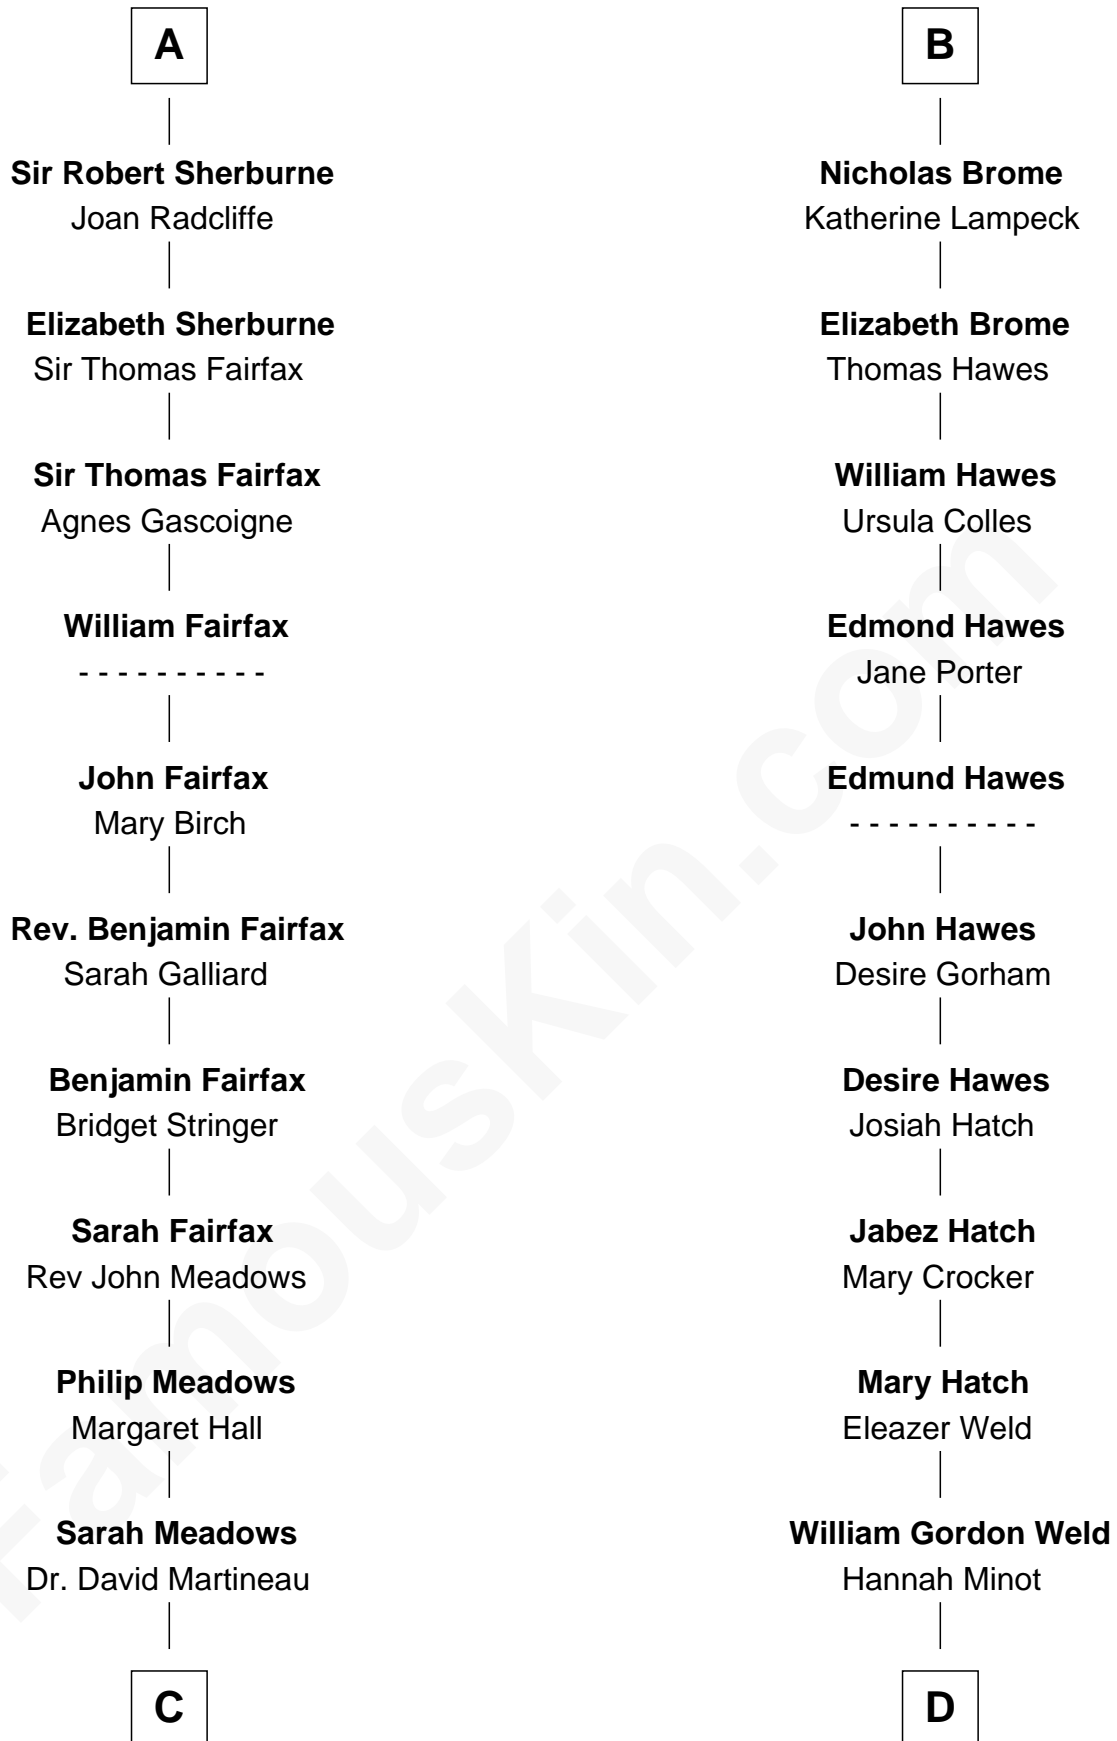

FamousKin.com Relationship Chart of

Harriet Martineau

Author of The Hour and the Man

18th cousin 3 times removed of

Bill Weld

68th Governor of Massachusetts

Sir William de Ros

Lucy FitzPiers

C

Thomas Martineau

Elizabeth Rankin

Harriet Martineau

English Author, "The Hour and the Man"

D

Thomas Swan Weld

Sarah Sumner