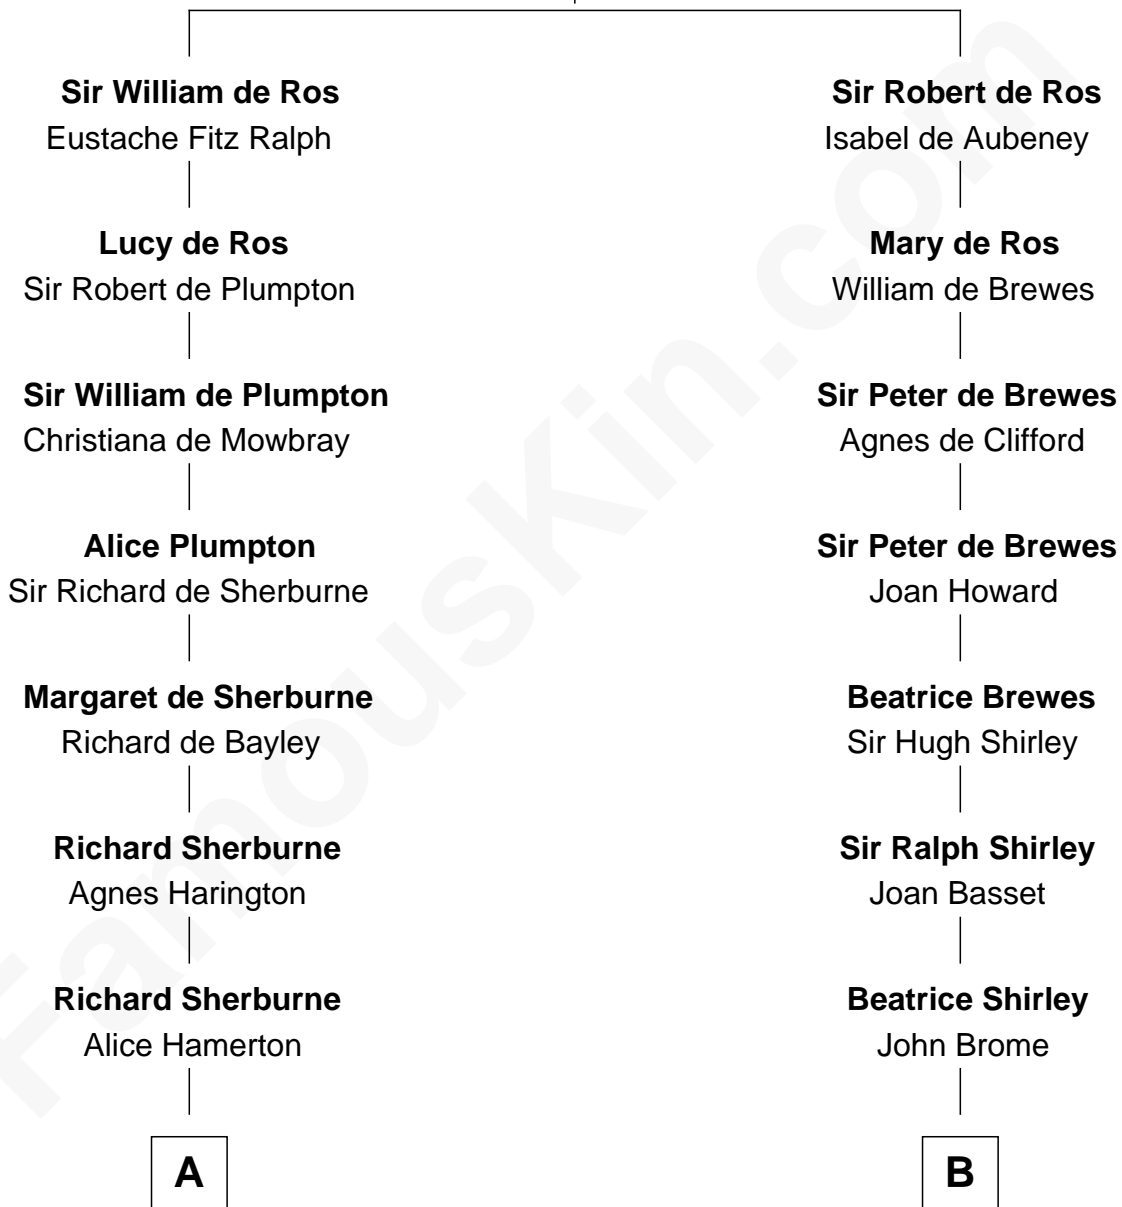

FamousKin.com Relationship Chart of

Harriet Martineau

Author of The Hour and the Man

18th cousin 3 times removed of

Bill Weld

68th Governor of Massachusetts

Sir William de Ros

Lucy FitzPiers

C

Thomas Martineau

Elizabeth Rankin

Harriet Martineau

English Author, "The Hour and the Man"

D

Thomas Swan Weld

Sarah Sumner