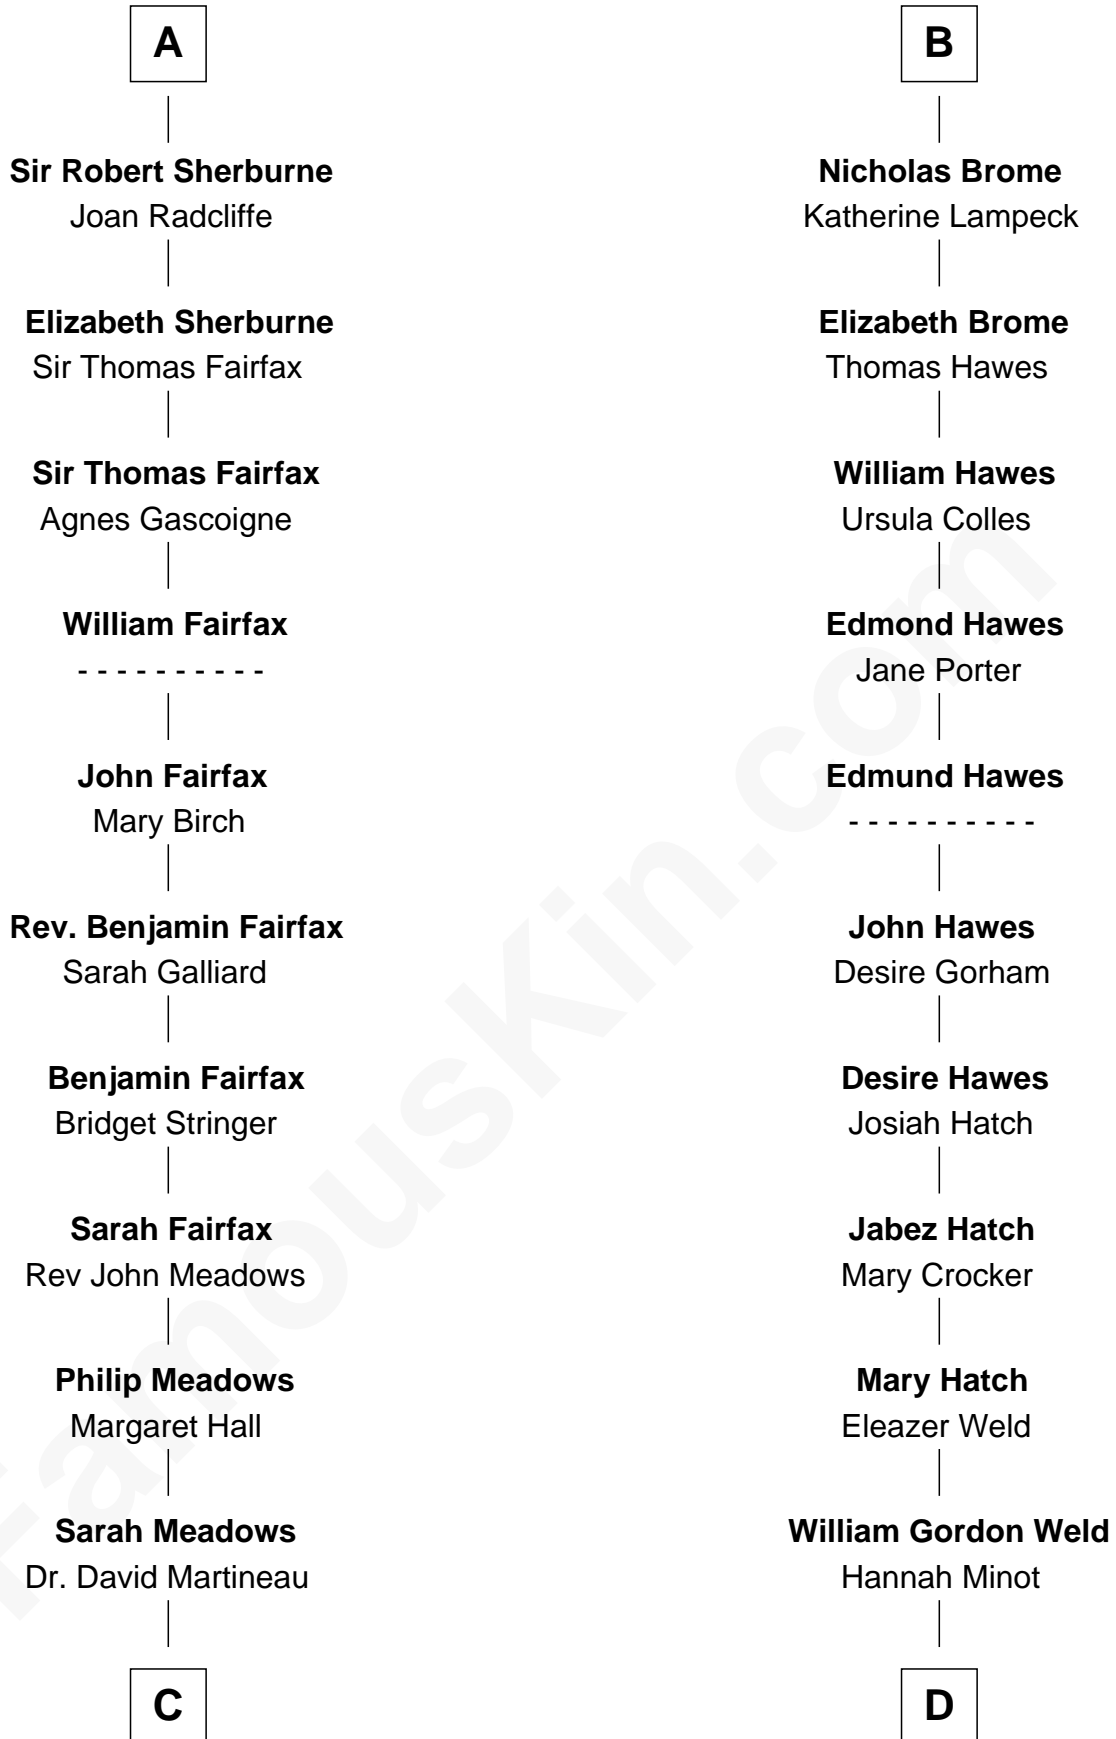

FamousKin.com Relationship Chart of

Harriet Martineau

Author of The Hour and the Man

18th cousin 3 times removed of

Tuesday Weld

TV and Movie Actress

Sir William de Ros

Lucy FitzPiers

Stephen Minot Weld

Eloise Rodman

Edward Motley Weld

Sarah Lothrop King

Lothrop Motley Weld

Yosene Balfour Ker

Tuesday Weld

TV and Movie Actress