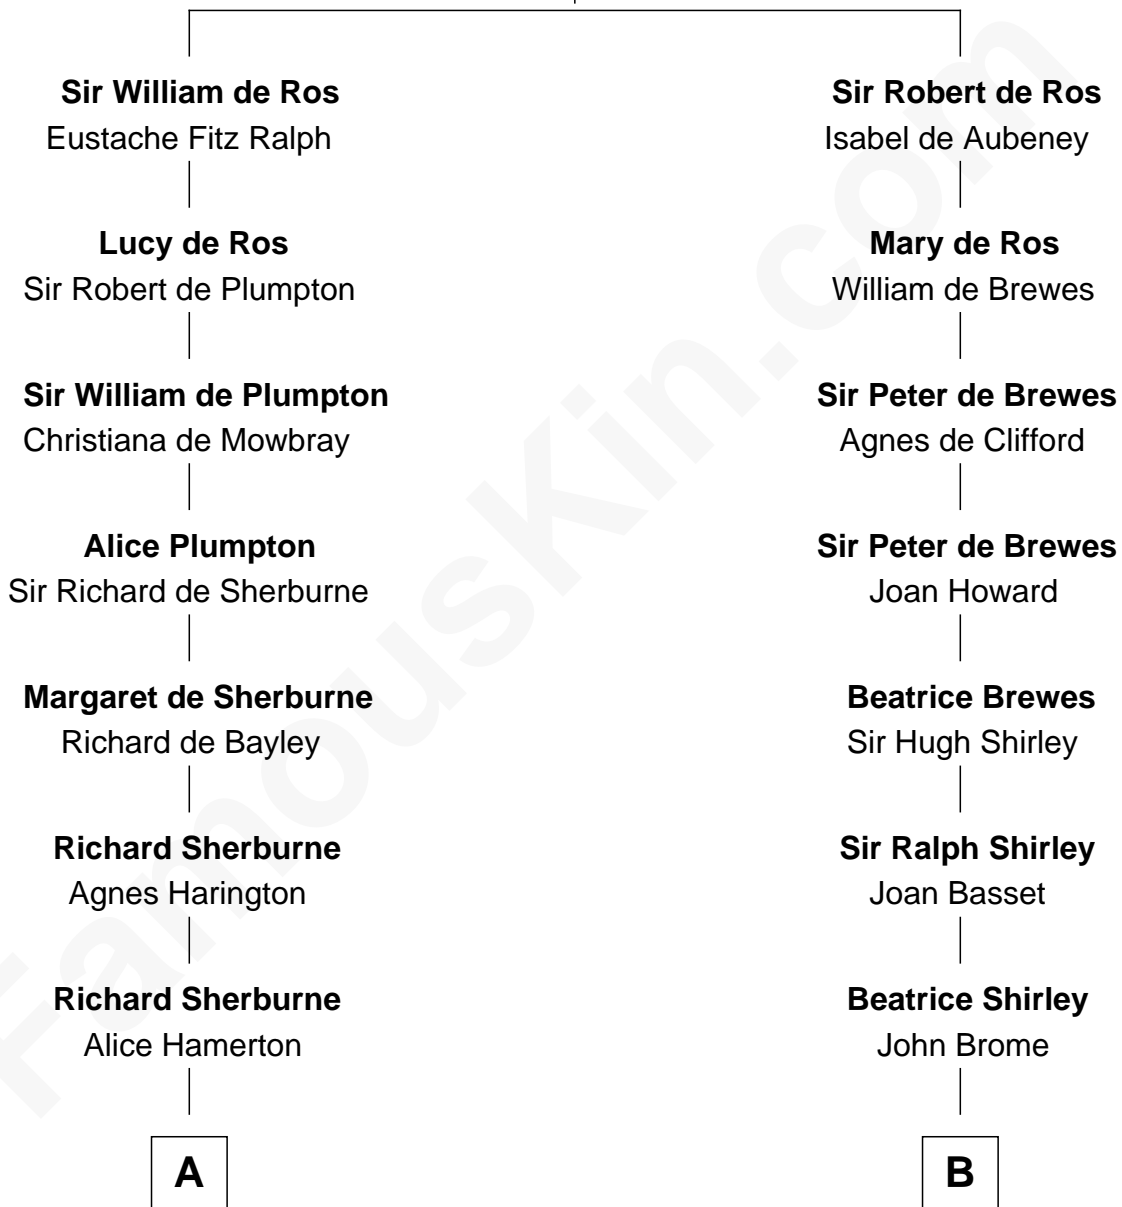

FamousKin.com Relationship Chart of

Harriet Martineau

Author of The Hour and the Man

18th cousin 3 times removed of

Tuesday Weld

TV and Movie Actress

Sir William de Ros

Lucy FitzPiers

Stephen Minot Weld

Eloise Rodman

Edward Motley Weld

Sarah Lothrop King

Lothrop Motley Weld

Yosene Balfour Ker

Tuesday Weld

TV and Movie Actress