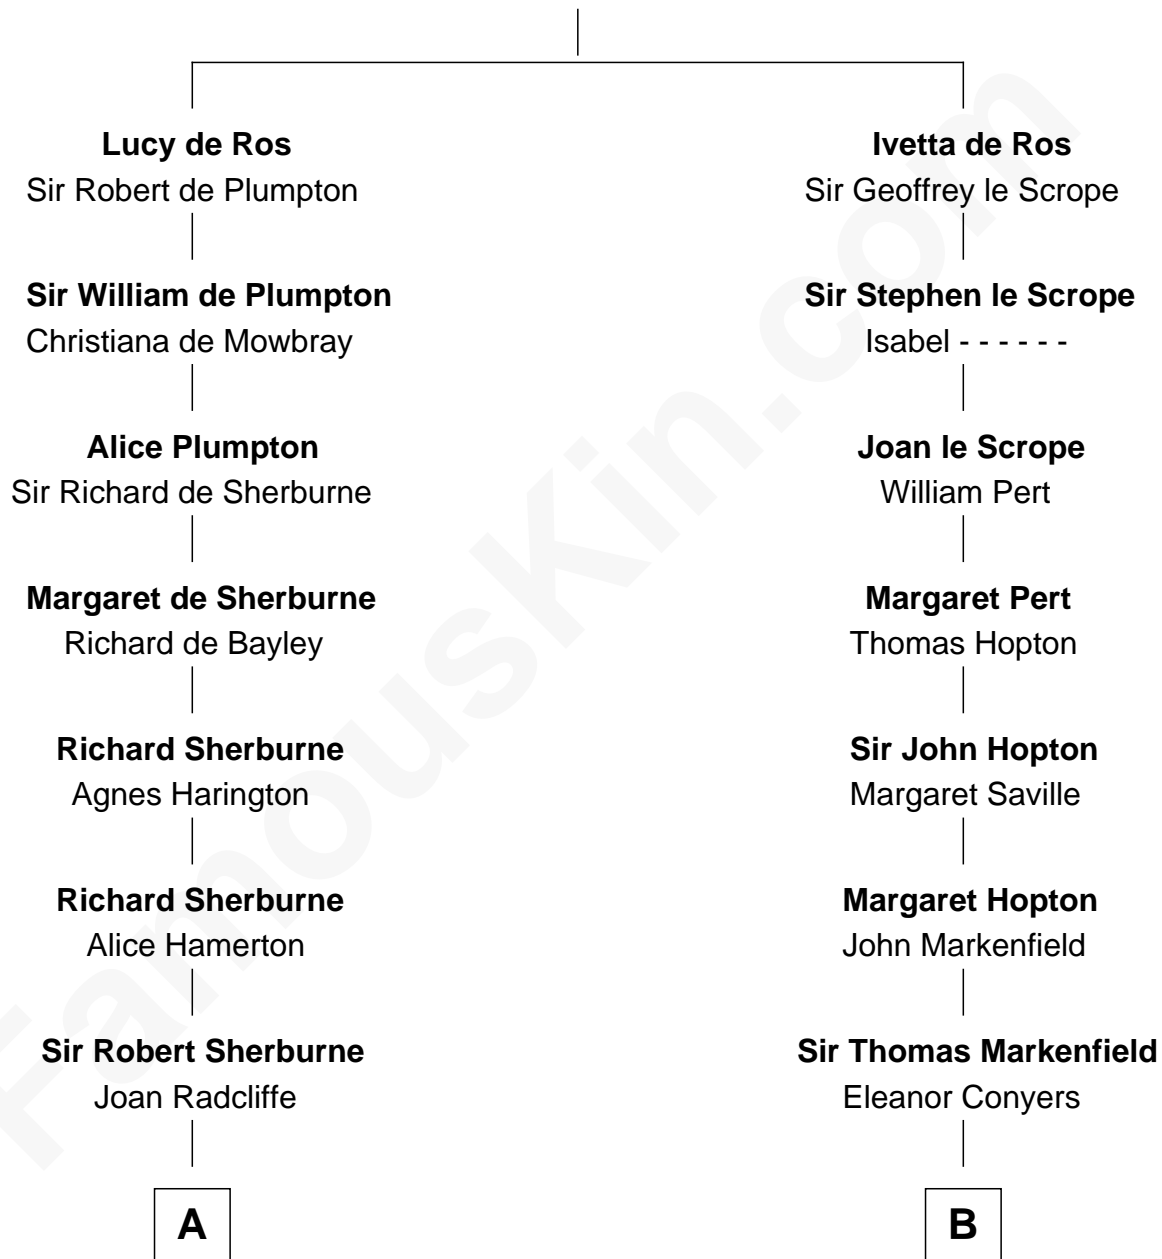

# FamousKin.com Relationship Chart of

**Harriet Martineau**

*Author of The Hour and the Man*

17th cousin 3 times removed of

**Leverett Saltonstall**

*55th Governor of Massachusetts*

**Sir William de Ros**

Eustache Fitz Ralph

**C**

—  
**Leverett Saltonstall**  
Mary Elizabeth Sanders

—  
**Leverett Saltonstall**  
Rose Smith Lee

—  
**Richard Middlecott Saltonstall**  
Eleanor Brooks

—  
**Leverett Saltonstall**  
*55th Governor of Massachusetts*