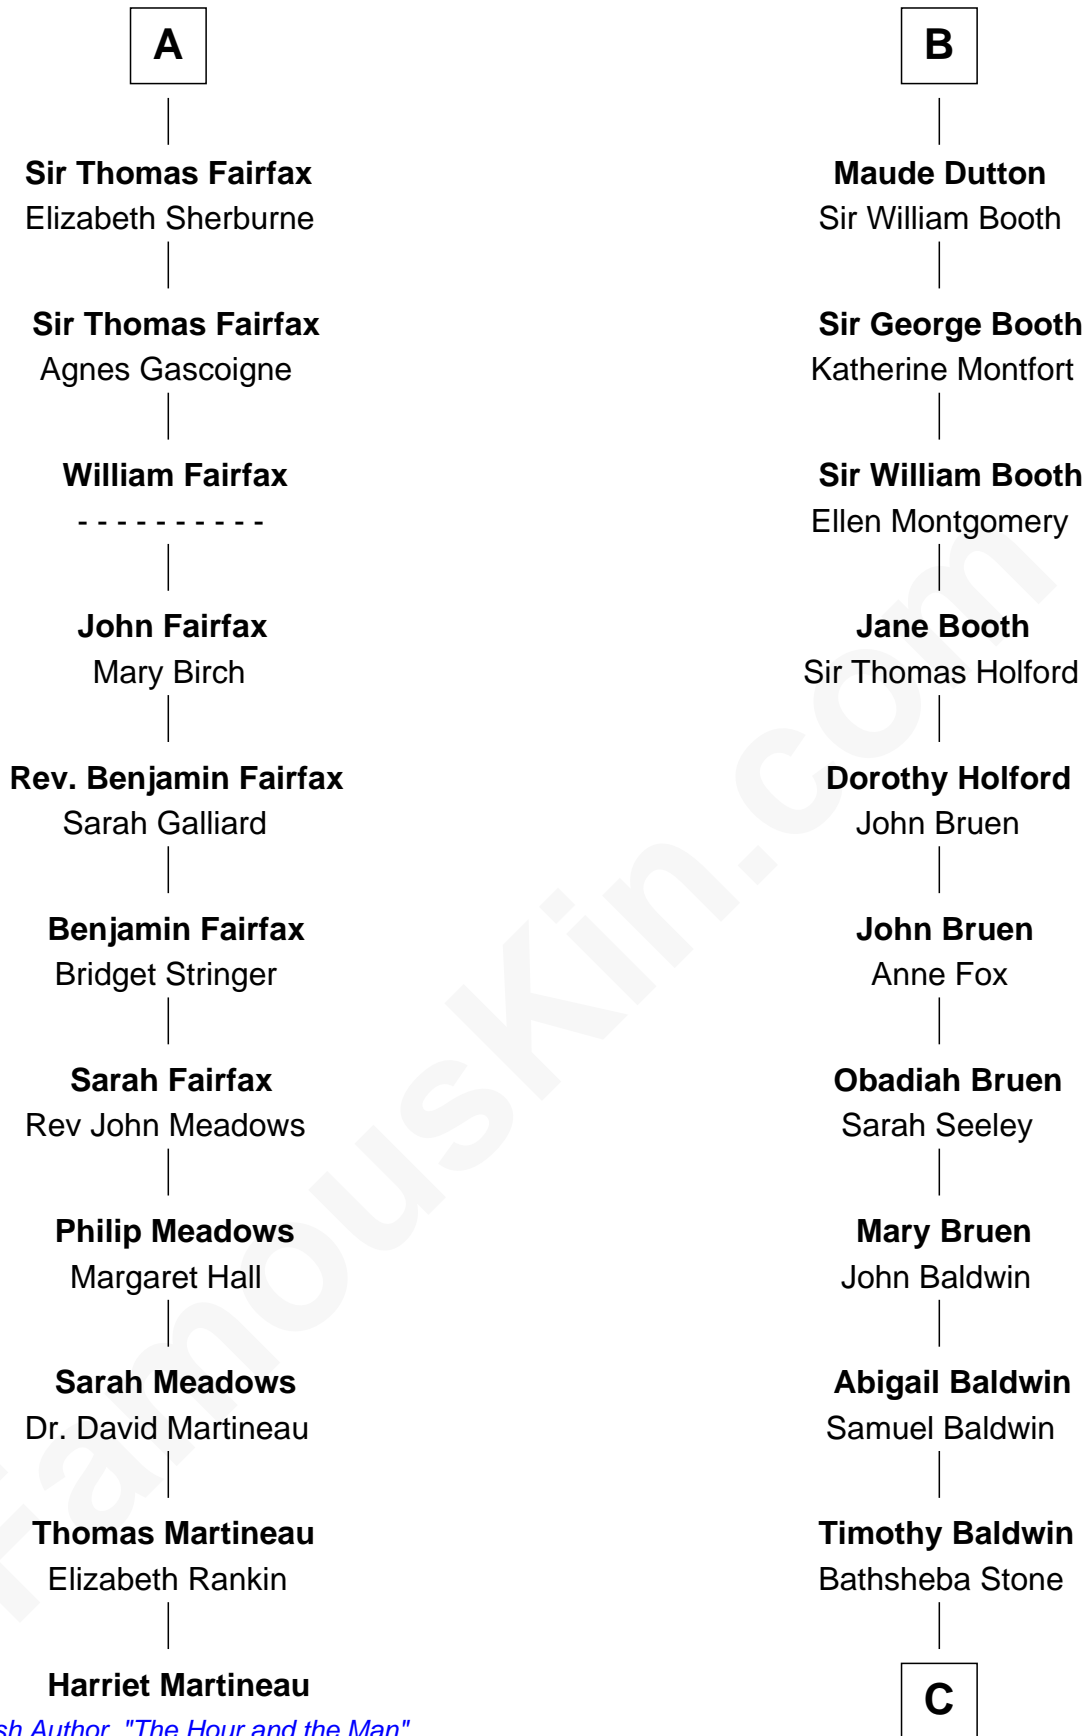

FamousKin.com Relationship Chart of

Harriet Martineau

Author of The Hour and the Man

17th cousin 1 time removed of

Abraham Baldwin

Signer of the U.S. Constitution

Alan la Zouche

Ellen de Quincy

C

Michael Baldwin

Lucy Dudley

Abraham Baldwin

Signer of the U.S. Constitution

FamousKin.com