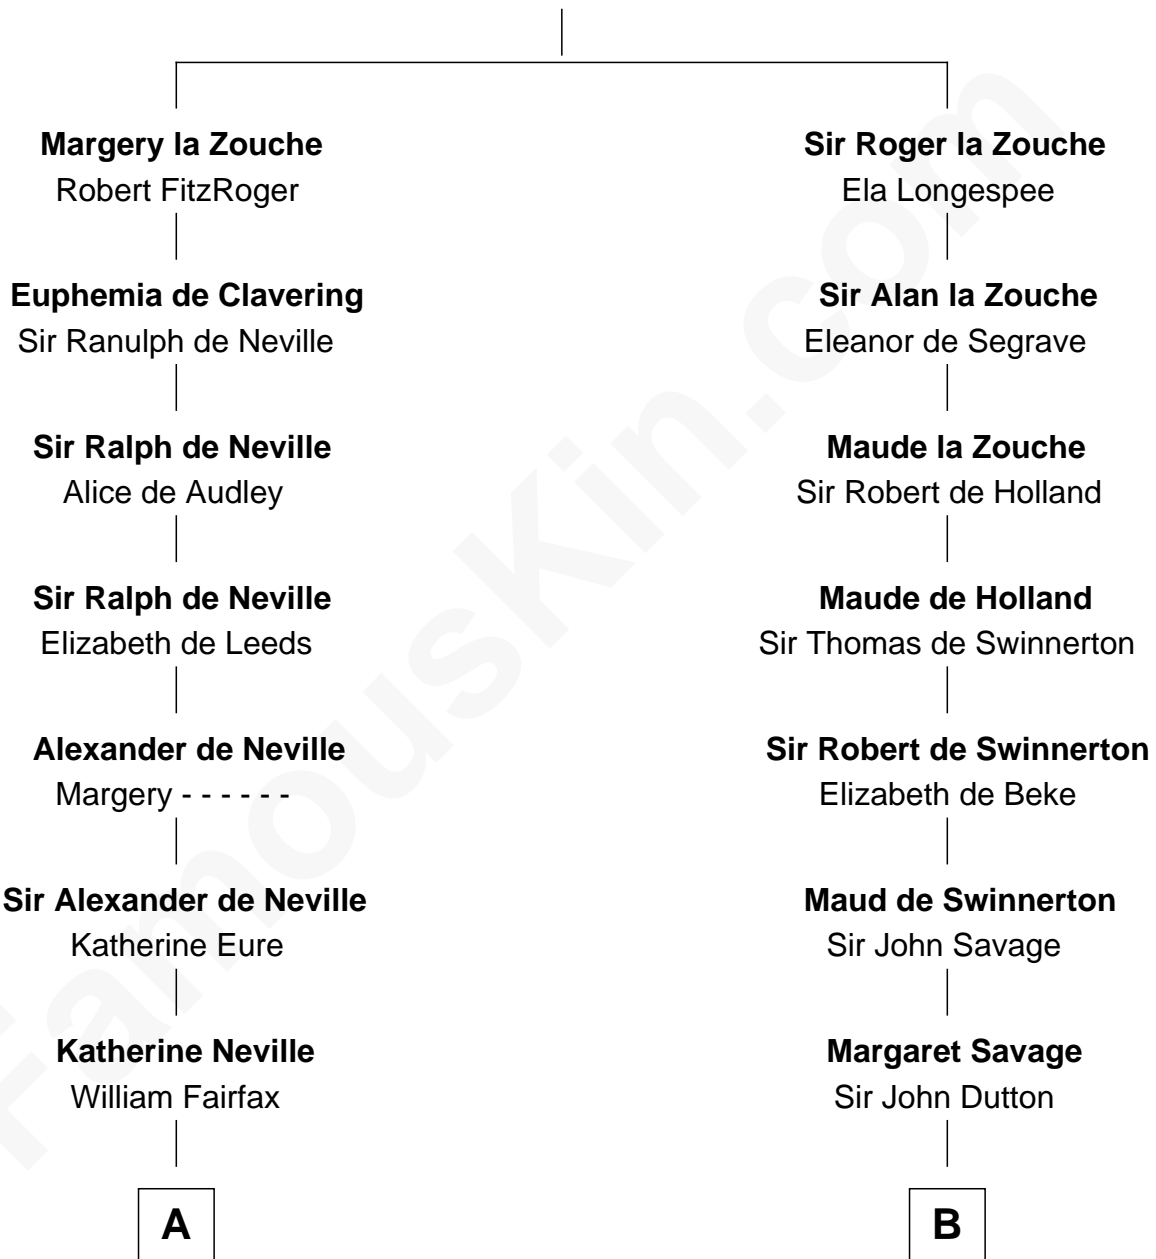

FamousKin.com Relationship Chart of

Harriet Martineau

Author of The Hour and the Man

17th cousin 1 time removed of

Abraham Baldwin

Signer of the U.S. Constitution

Alan la Zouche

Ellen de Quincy

C

Michael Baldwin

Lucy Dudley

Abraham Baldwin

Signer of the U.S. Constitution

FamousKin.com