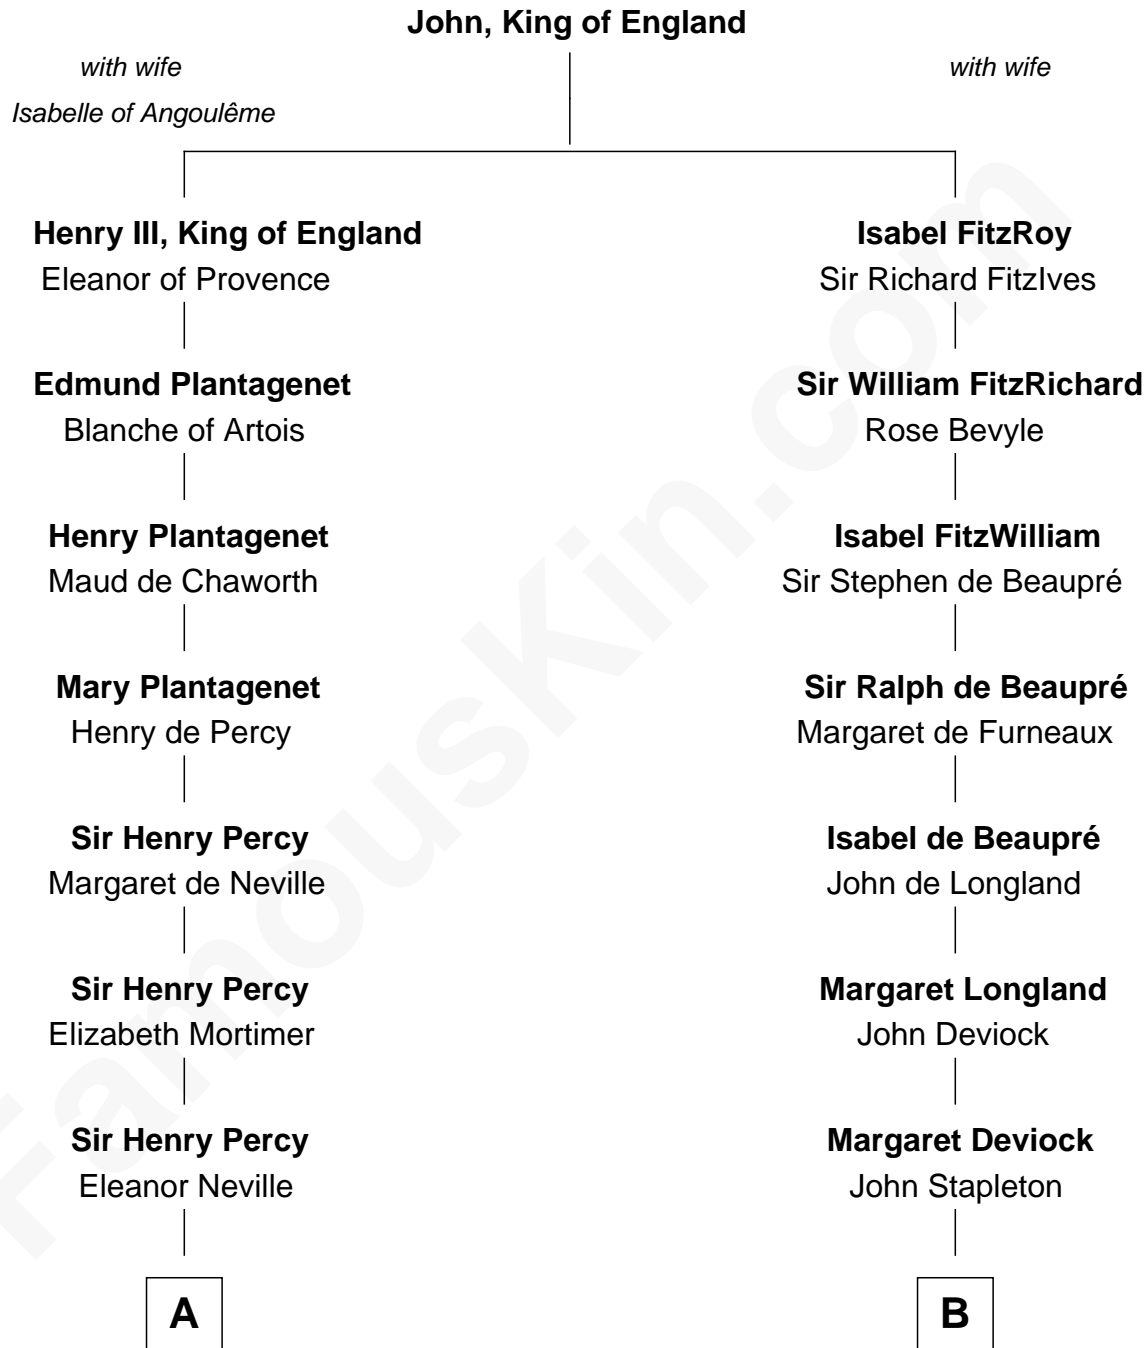

# FamousKin.com Relationship Chart of

**Harriet Martineau**

*Author of The Hour and the Man*

18th cousin 1 time removed of

**Abraham Baldwin**

*Signer of the U.S. Constitution*

**C**

**Thomas Martineau**

Elizabeth Rankin

**Harriet Martineau**

*English Author, "The Hour and the Man"*

**D**

**Timothy Baldwin**

Bathsheba Stone

**Michael Baldwin**

Lucy Dudley

**Abraham Baldwin**

*Signer of the U.S. Constitution*

FamousKin.com