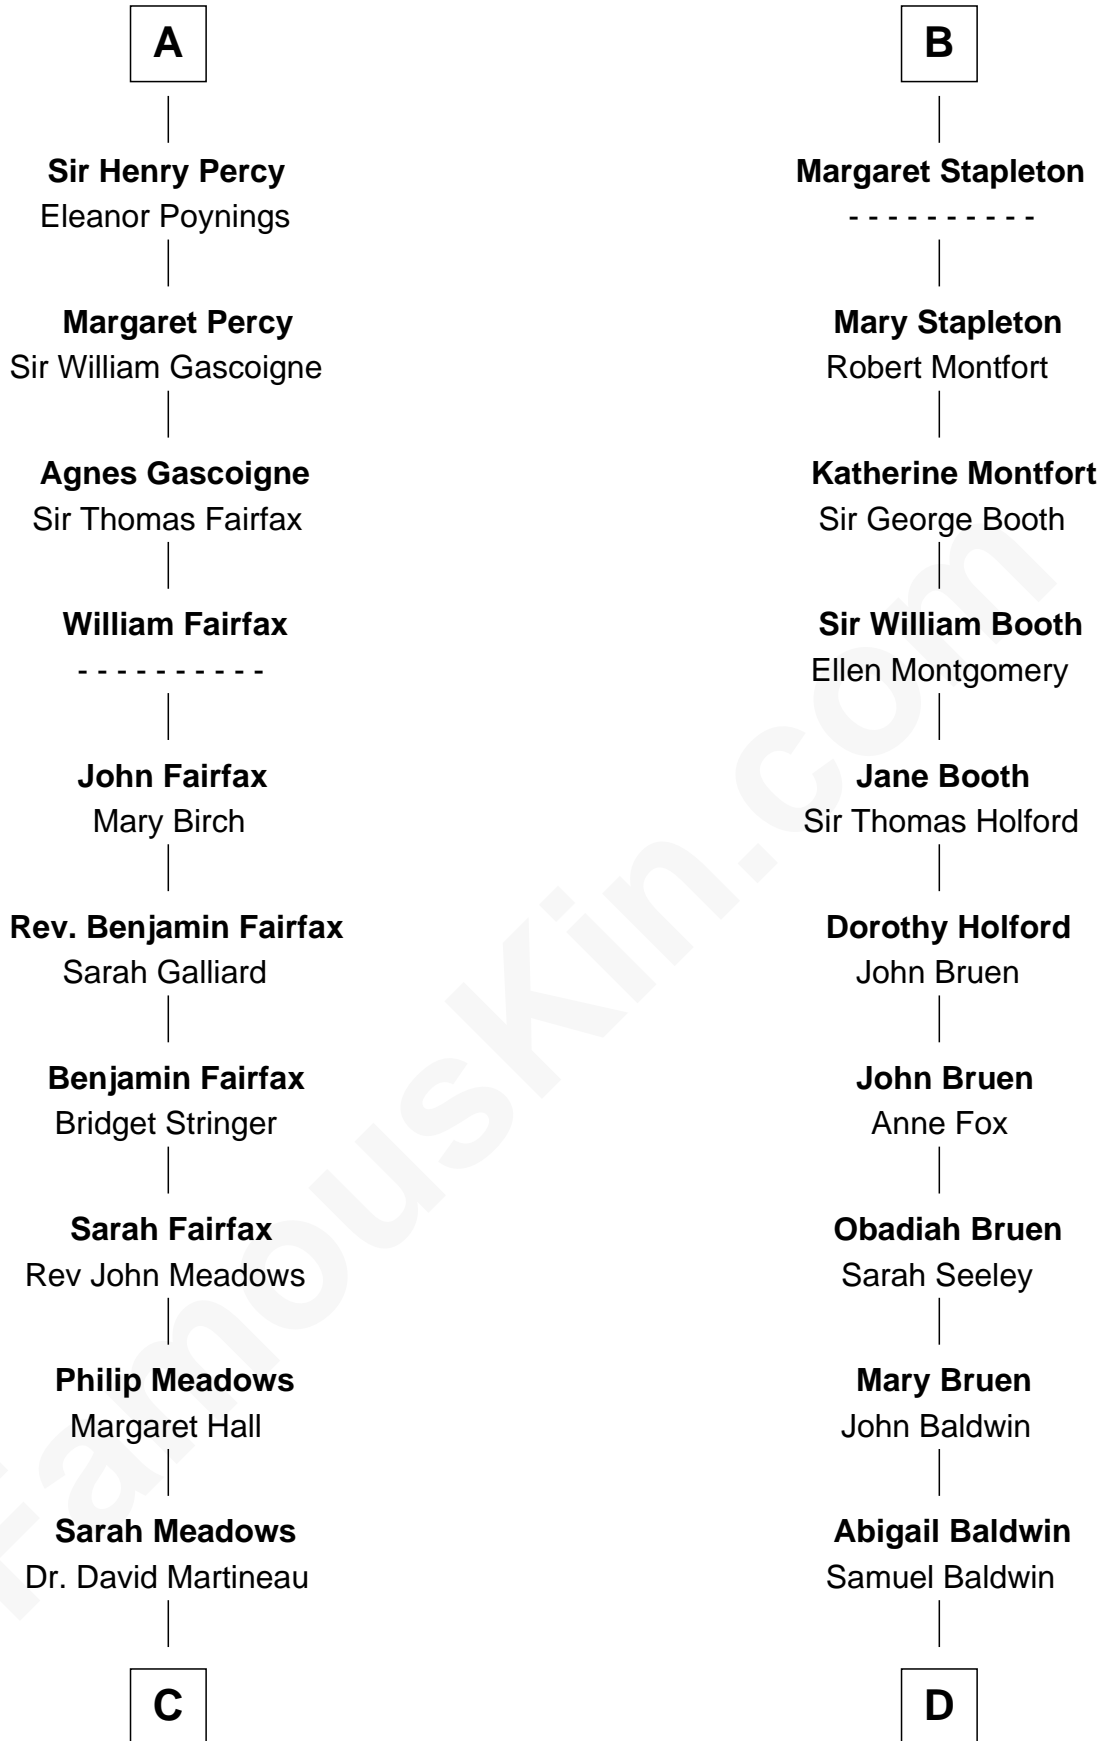

# FamousKin.com Relationship Chart of

**Harriet Martineau**

*Author of The Hour and the Man*

18th cousin 1 time removed of

**Abraham Baldwin**

*Signer of the U.S. Constitution*

**C**

**Thomas Martineau**

Elizabeth Rankin

**Harriet Martineau**

*English Author, "The Hour and the Man"*

**D**

**Timothy Baldwin**

Bathsheba Stone

**Michael Baldwin**

Lucy Dudley

**Abraham Baldwin**

*Signer of the U.S. Constitution*

FamousKin.com