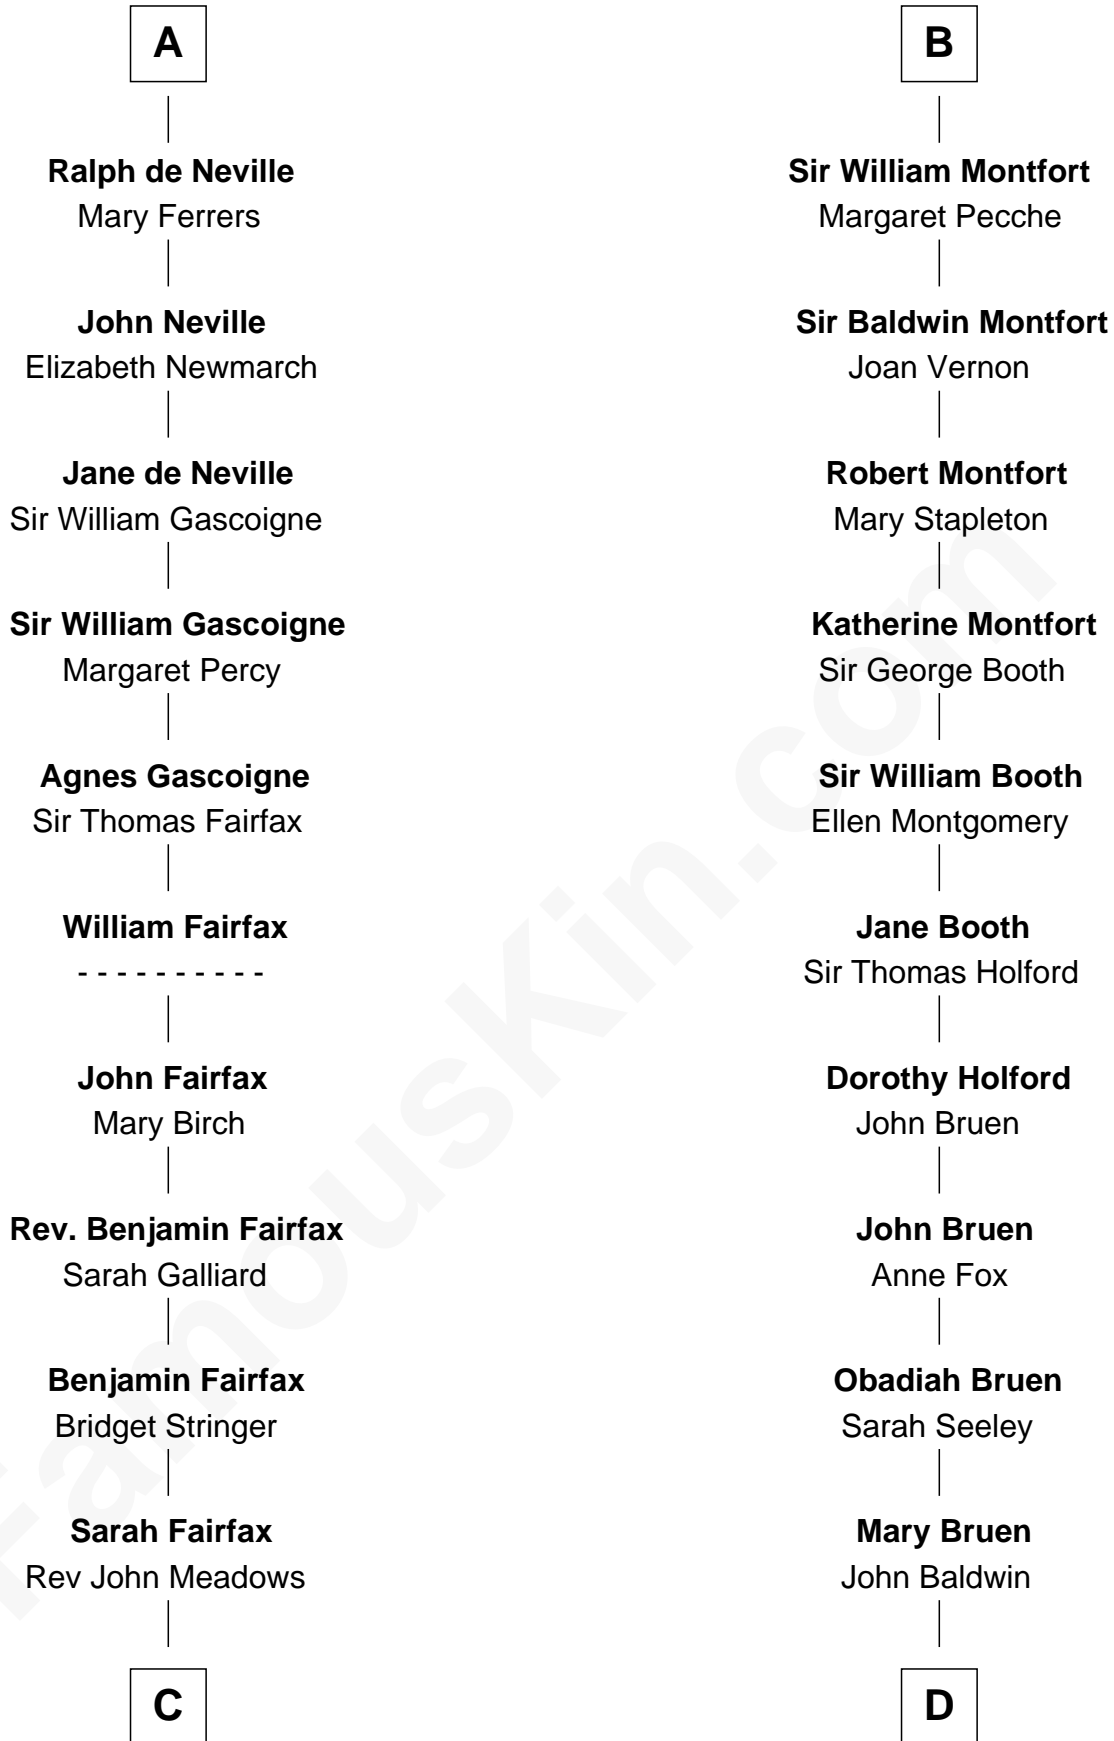

FamousKin.com Relationship Chart of

Harriet Martineau

Author of The Hour and the Man

20th cousin of

Abraham Baldwin

Signer of the U.S. Constitution

Richard de Clare
Amice of Gloucester

C

D

Abigail Baldwin

Samuel Baldwin

Timothy Baldwin

Bathsheba Stone

Michael Baldwin

Lucy Dudley

Abraham Baldwin