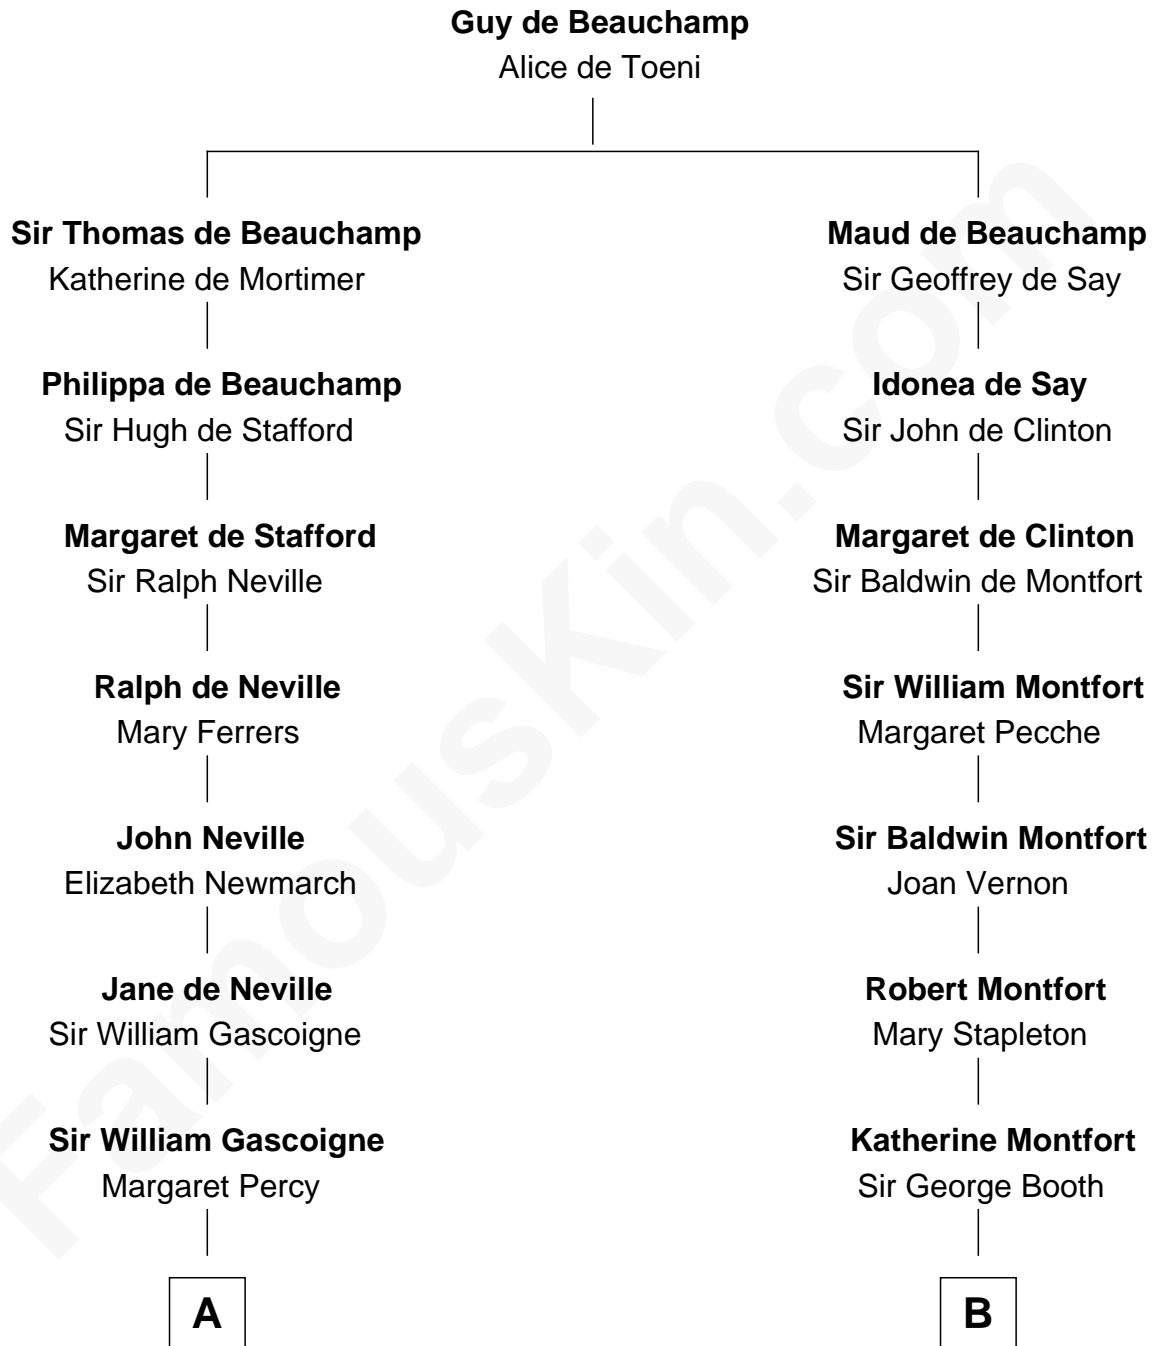

FamousKin.com Relationship Chart of

Harriet Martineau

Author of The Hour and the Man

16th cousin of

Abraham Baldwin

Signer of the U.S. Constitution

A

Agnes Gascoigne
Sir Thomas Fairfax

William Fairfax

John Fairfax
Mary Birch

Rev. Benjamin Fairfax
Sarah Galliard

Benjamin Fairfax
Bridget Stringer

Sarah Fairfax
Rev John Meadows

Philip Meadows
Margaret Hall

Sarah Meadows
Dr. David Martineau

Thomas Martineau
Elizabeth Rankin