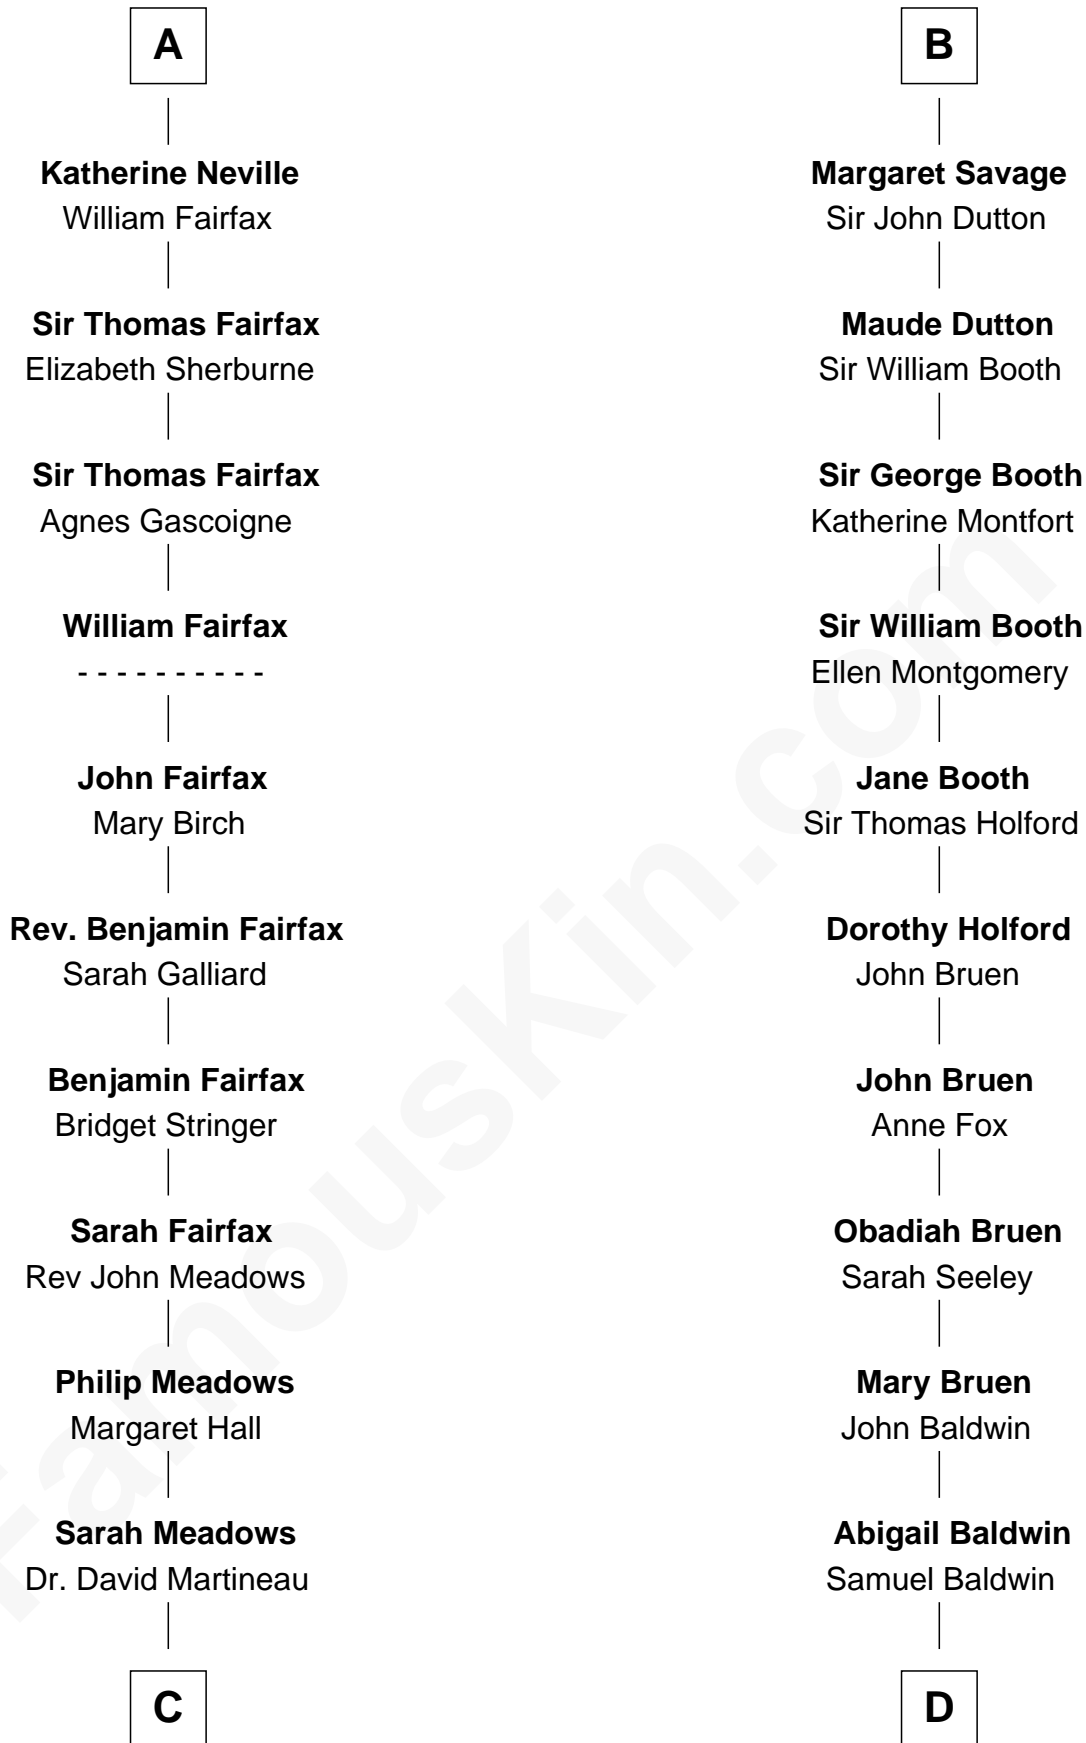

# FamousKin.com Relationship Chart of

**Harriet Martineau**

*Author of The Hour and the Man*

18th cousin 1 time removed of

**Abraham Baldwin**

*Signer of the U.S. Constitution*

**Sir William Longespee**

Ela of Salisbury

**C**

**Thomas Martineau**

Elizabeth Rankin

**Harriet Martineau**

*English Author, "The Hour and the Man"*

**D**

**Timothy Baldwin**

Bathsheba Stone

**Michael Baldwin**

Lucy Dudley

**Abraham Baldwin**

*Signer of the U.S. Constitution*

FamousKin.com