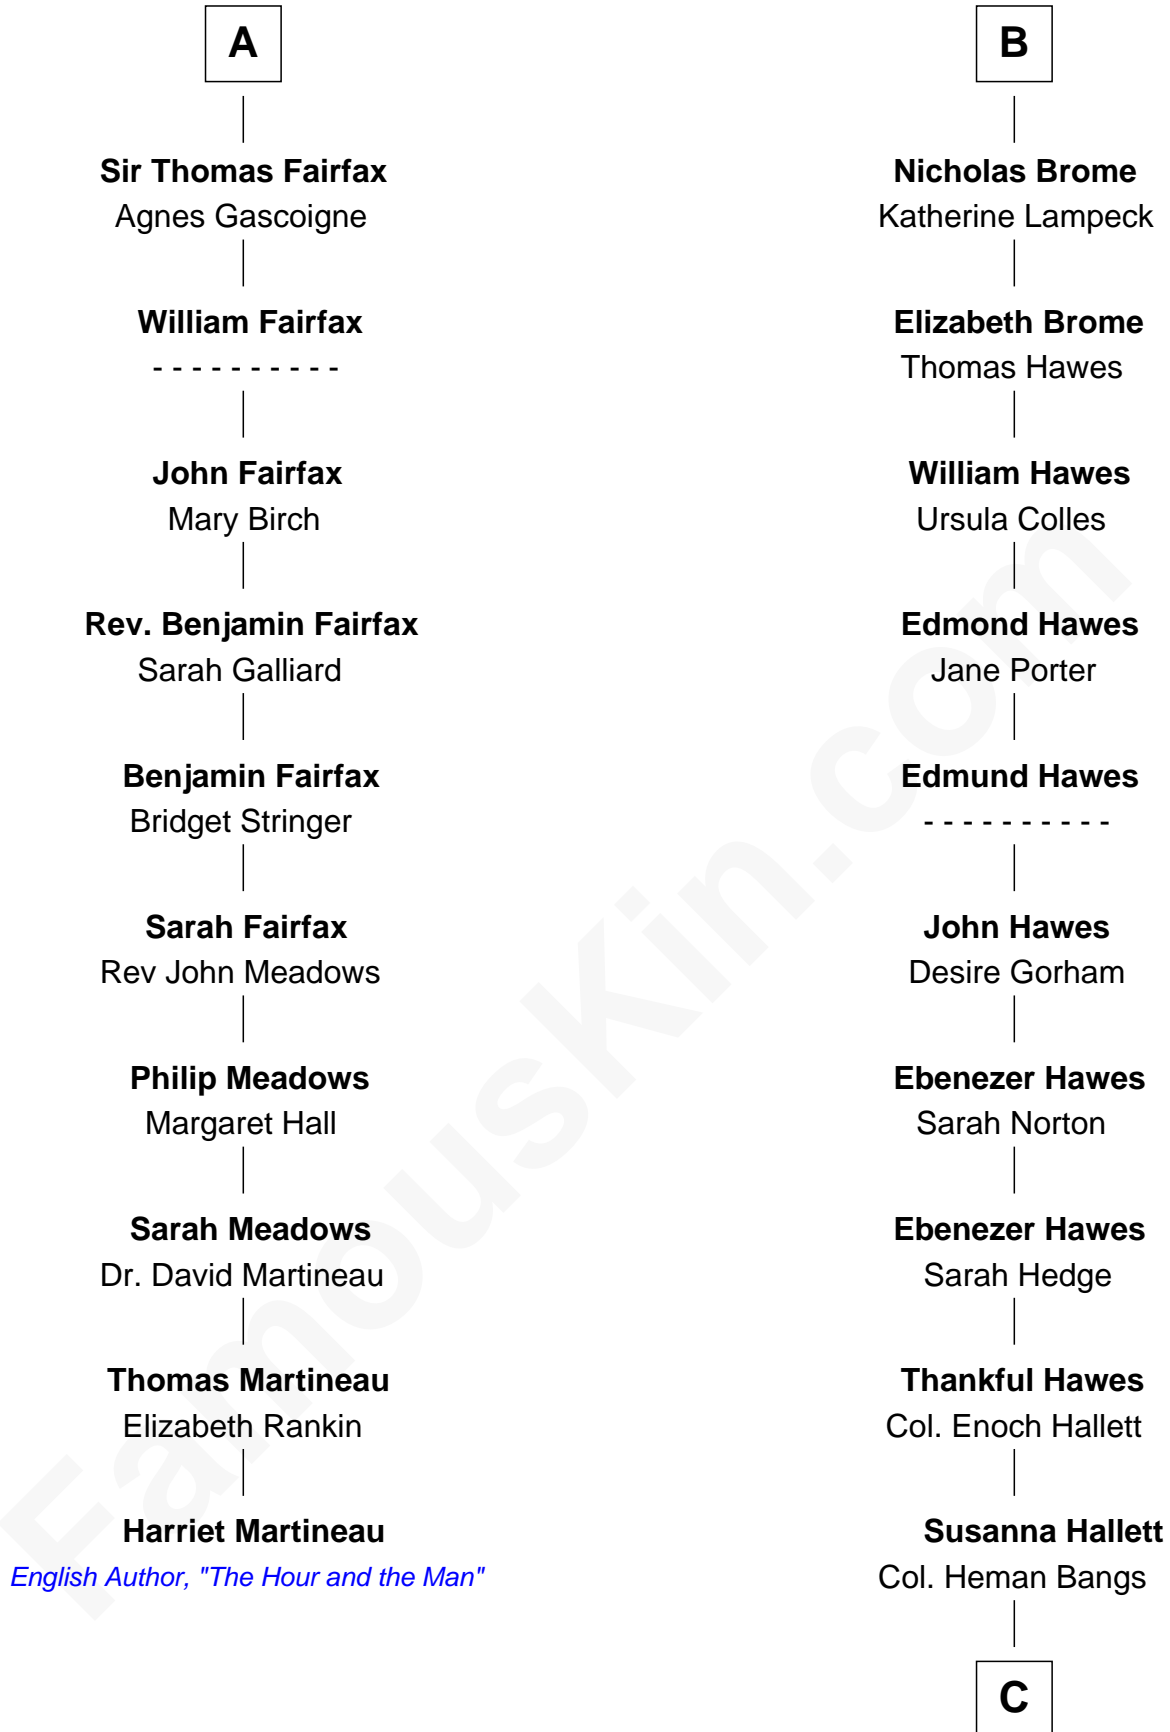

# FamousKin.com Relationship Chart of

**Harriet Martineau**

*Author of The Hour and the Man*

16th cousin 3 times removed of

**Eugene Foss**

*45th Governor of Massachusetts*

**Sir James de Audley**

Ela Longespee

Katherine Giffard

**Sir Nicholas Audley**

Joan Martin

**Alice de Audley**

Sir Hugh de Meynell

**Isabel de Meynell**

Sir Thomas de Shirley

**Sir Hugh Shirley**

Beatrice Brewes

**Sir Ralph Shirley**

Joan Basset

**Beatrice Shirley**

John Brome

**B**

**C**

—  
**Amanda Bangs**

Samuel Bartlett Foss

—  
**George Edmund Foss**

Marcia Cordelia Noble

—  
**Eugene Foss**

*45th Governor of Massachusetts*

FamousKin.com