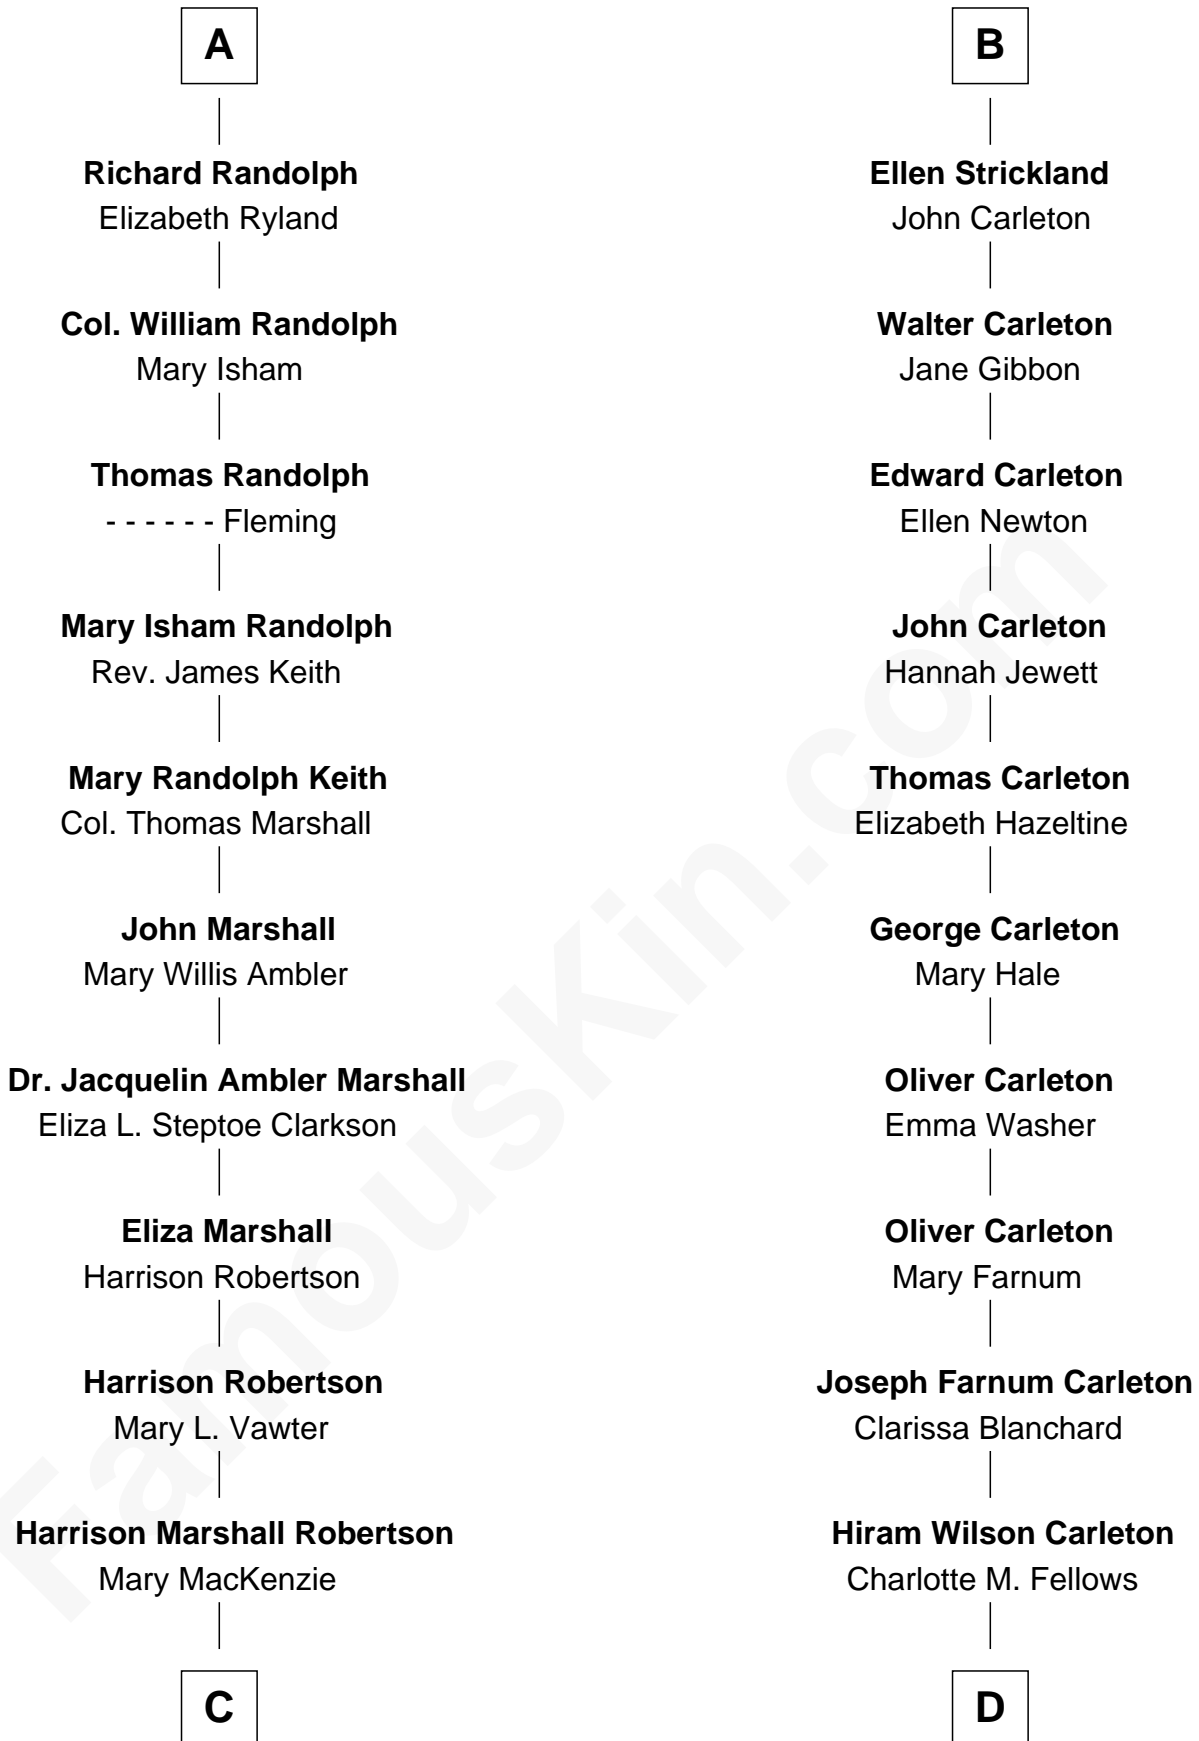

FamousKin.com
Relationship Chart of
Mary Chapin Carpenter
Singer and Songwriter

18th cousin 2 times removed of

Mickey Rourke
Movie Actor

C

Mary Bowie Robertson

Chapin Carpenter

Mary Chapin Carpenter

Singer and Songwriter

D

Joseph Clinton Carleton

Maud Alice Fitts

Hazel May Carleton

Leonard Ernest Cameron

Annette Elizabeth Cameron

Philip Andrew Rourke

Mickey Rourke