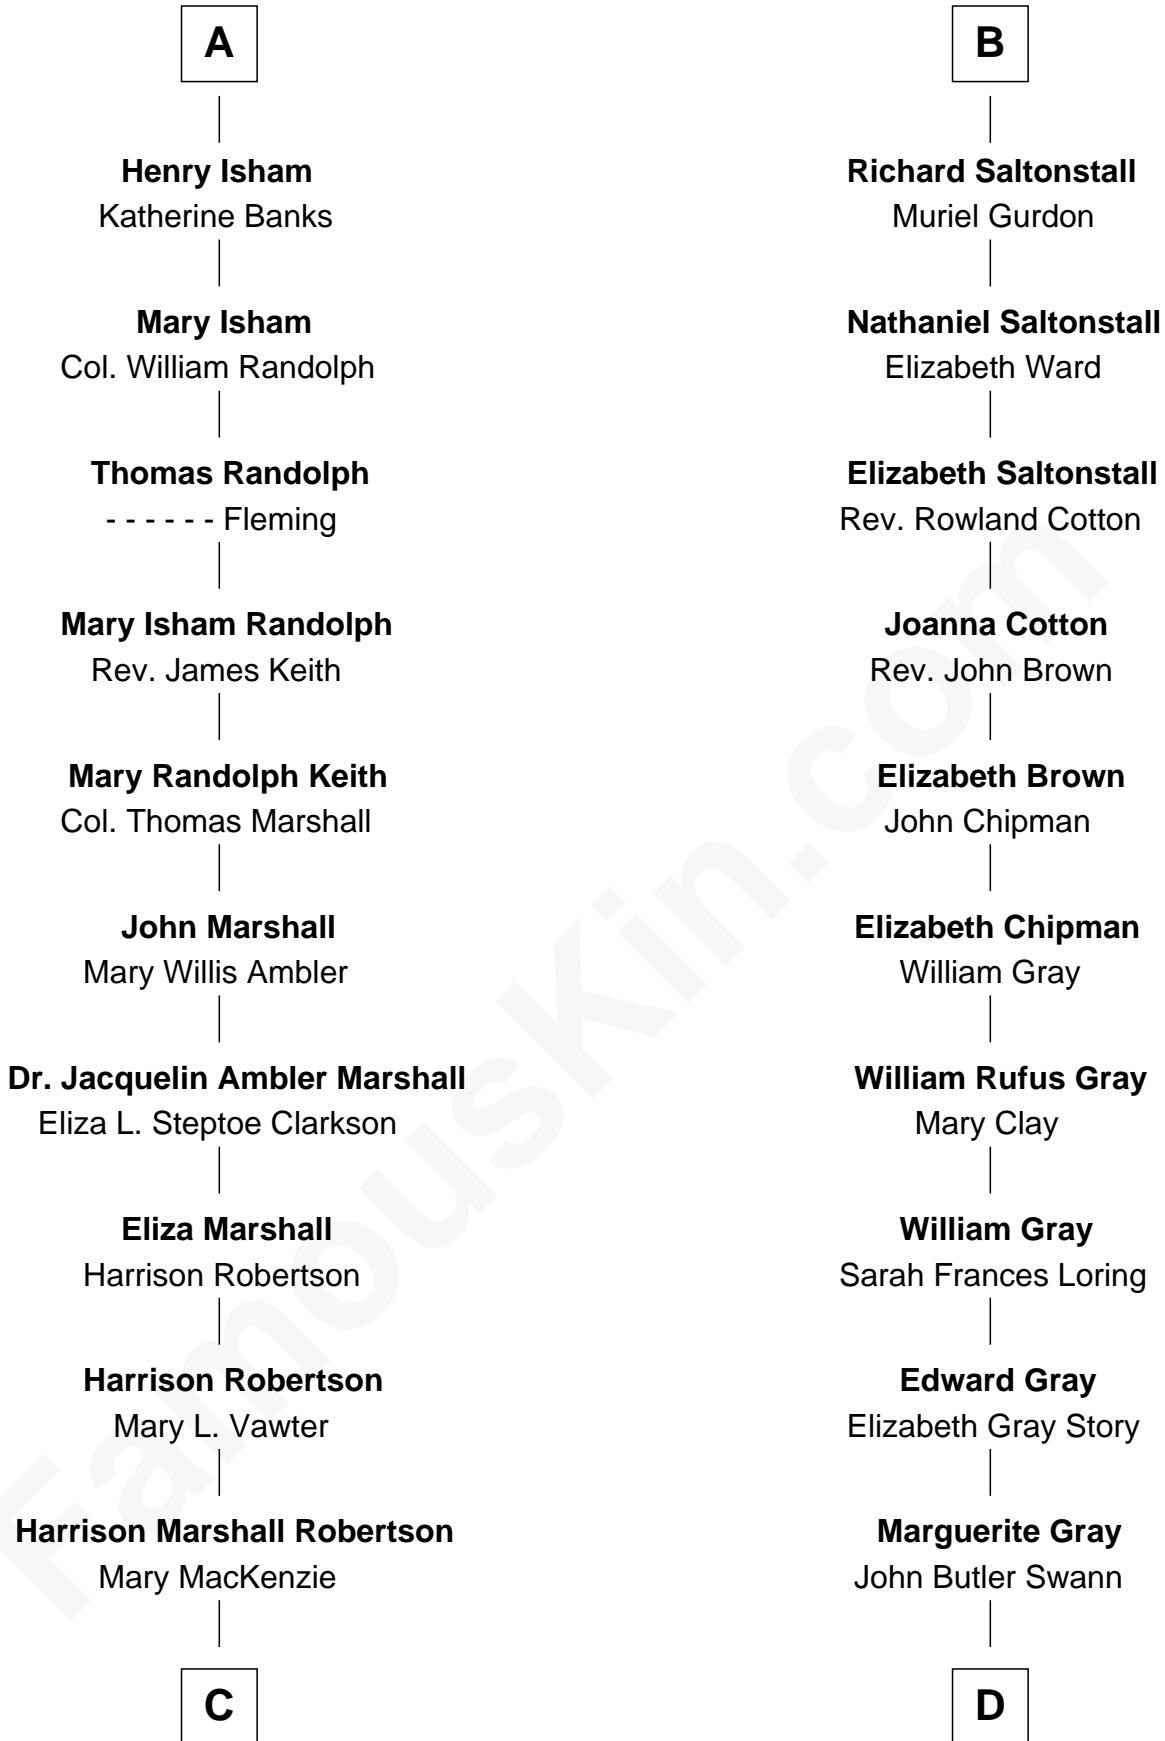

# FamousKin.com Relationship Chart of

**Mary Chapin Carpenter**

*Singer and Songwriter*

18th cousin of

**Story Musgrave**

*NASA Astronaut*

**Sir John Hopton**

Margaret Saville

John Markenfield

**Sir Thomas Markenfield**

Eleanor Conyers

**Sir Ninian Markenfield**

Dorothy Gascoigne

**Alice Markenfield**

Sir Robert Mauleverer

**Dorothy Mauleverer**

John Kaye

**Robert Kaye**

Anne Flower

**Grace Kaye**

Richard Saltonstall

**B**

**C**

**Mary Bowie Robertson**

Chapin Carpenter

**Mary Chapin Carpenter**

*Singer and Songwriter*

**D**

**Marguerite Swann**

Percy Musgrave

**Story Musgrave**

*NASA Astronaut*