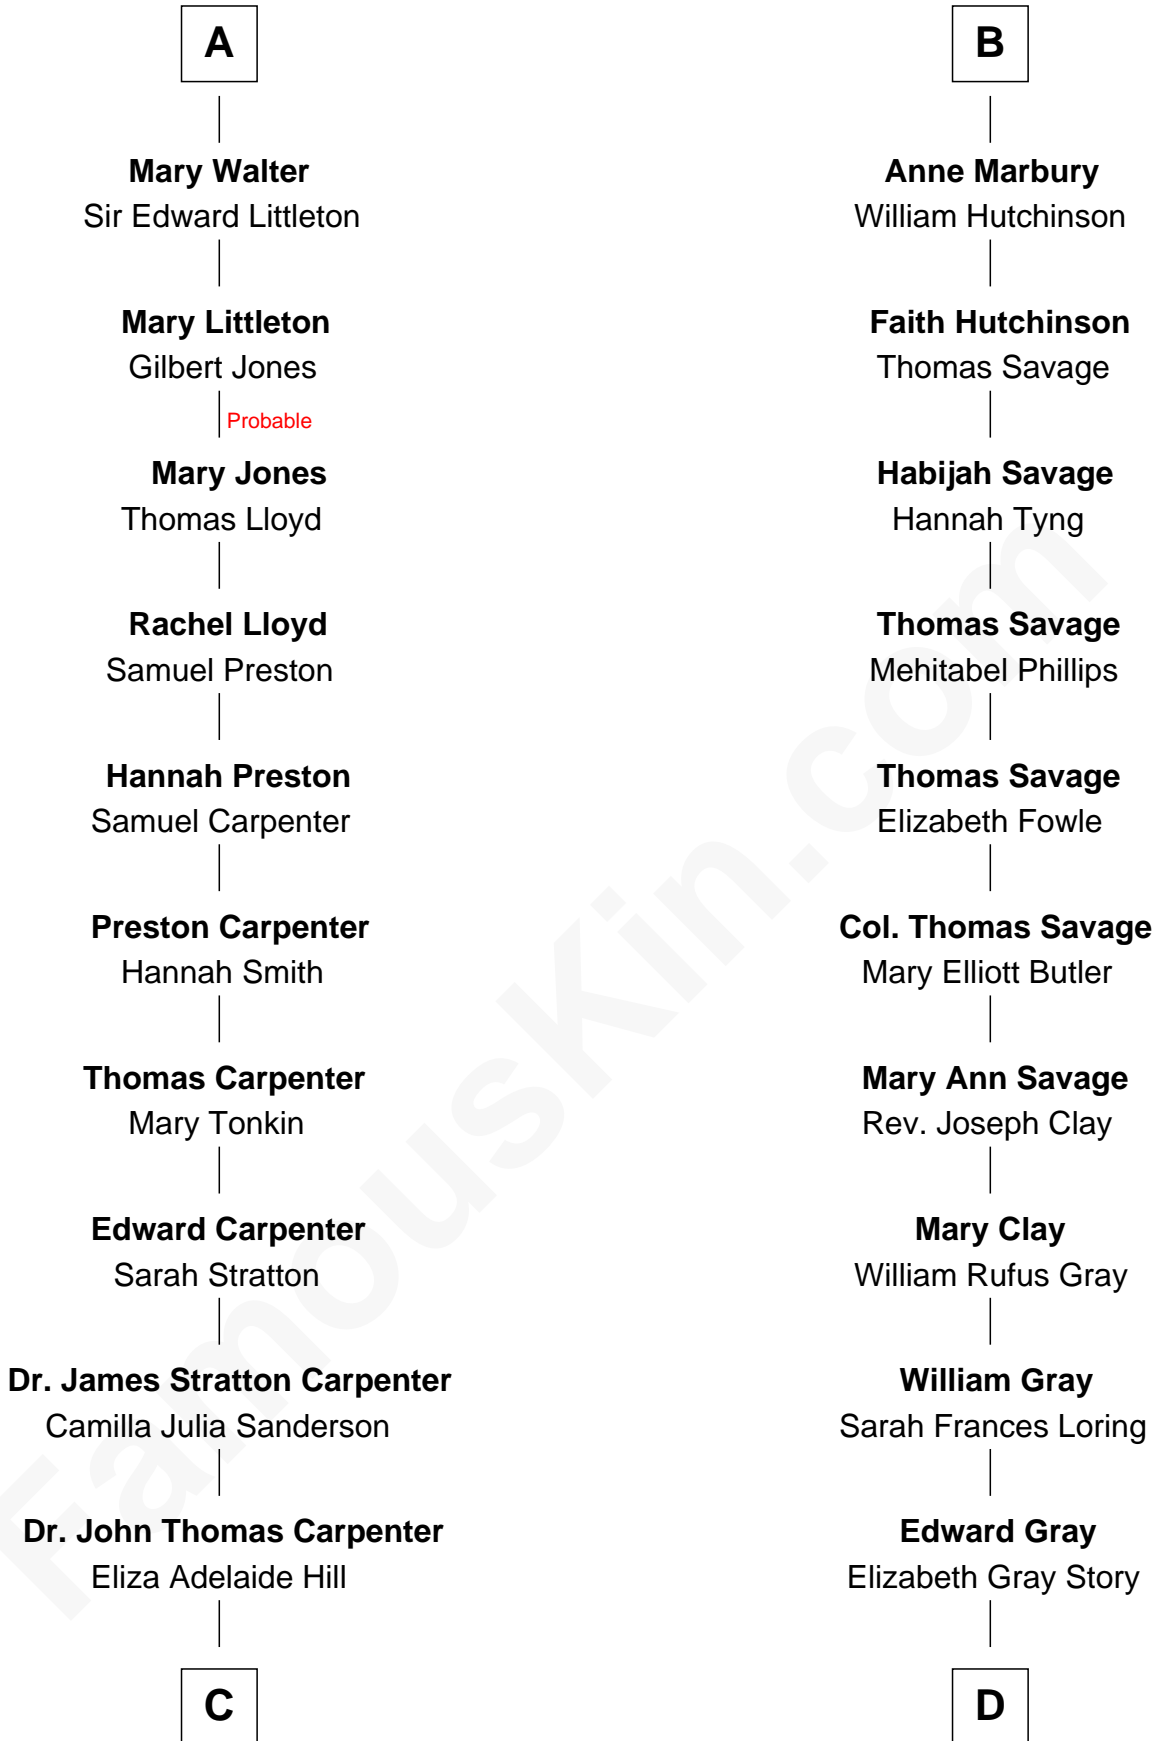

**FamousKin.com**  
**Relationship Chart of**  
**Mary Chapin Carpenter**  
*Singer and Songwriter*

19th cousin 1 time removed of

**Story Musgrave**  
*NASA Astronaut*

FamousKin.com