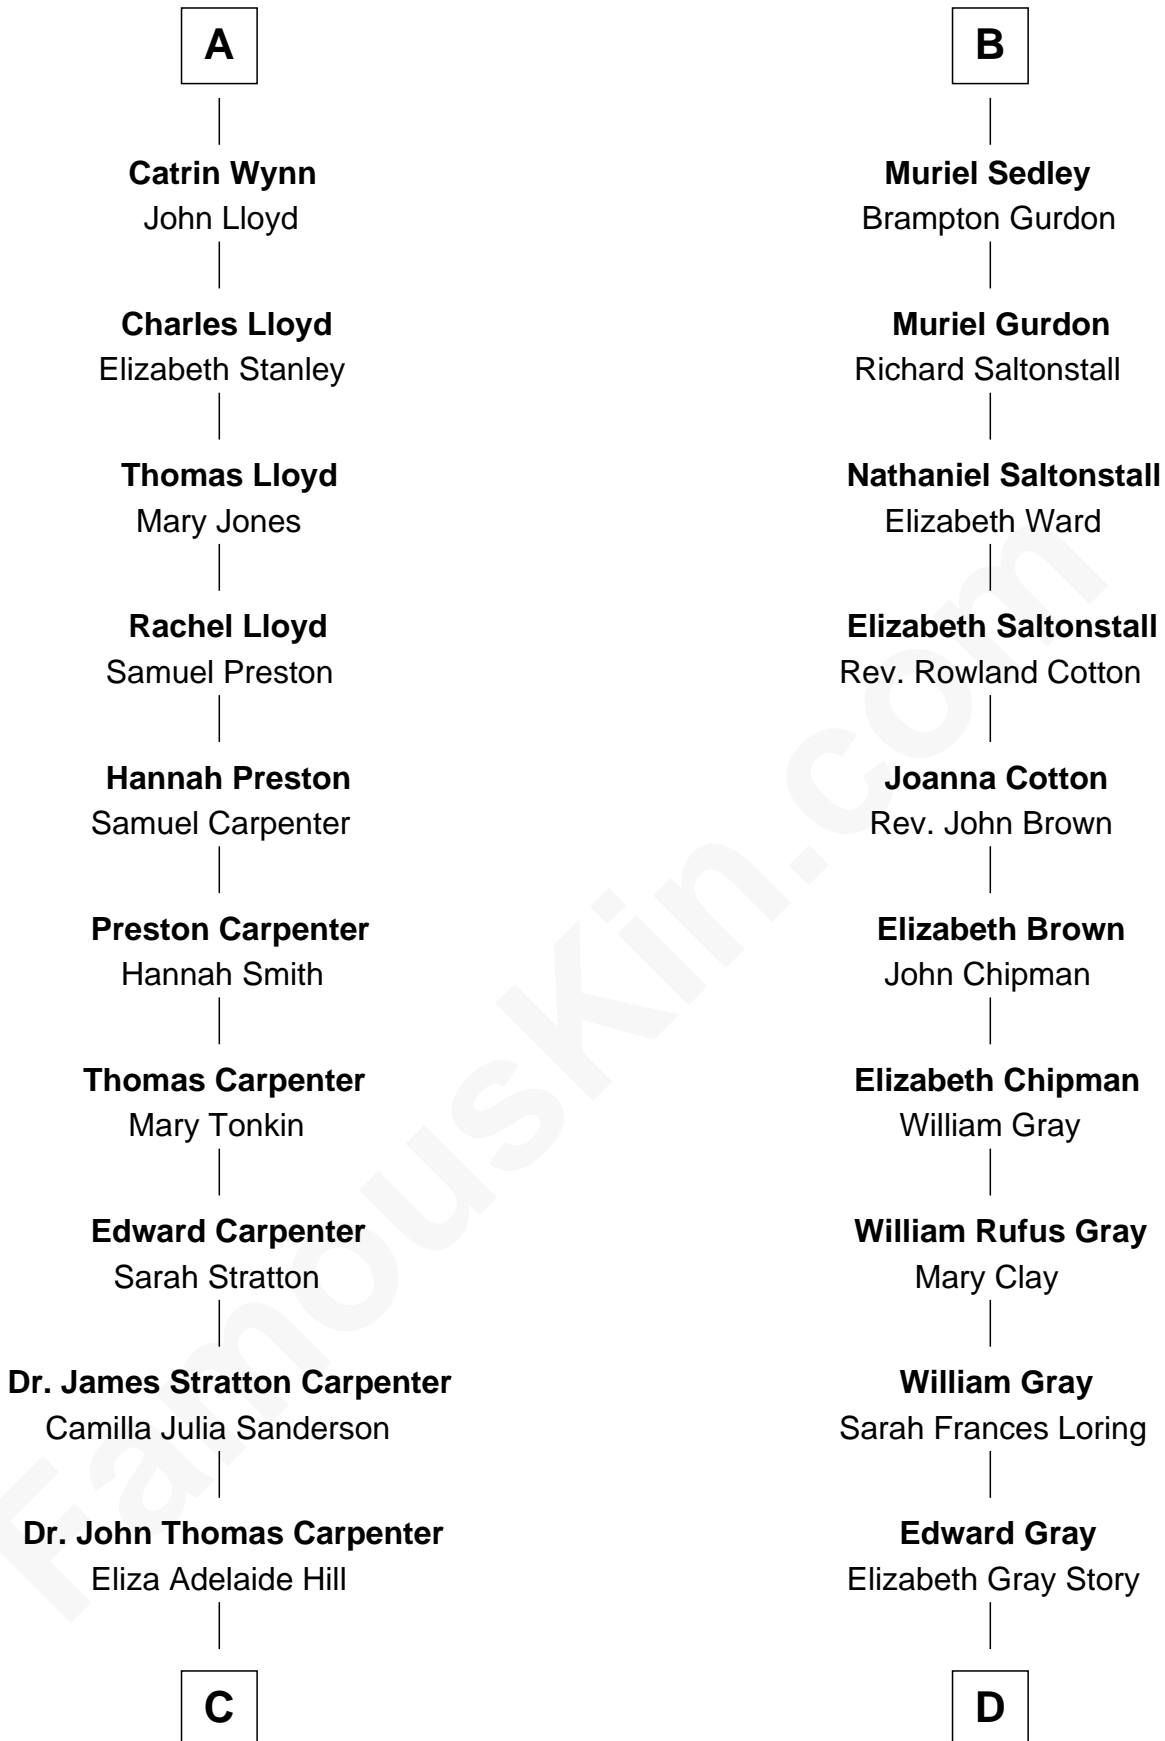

FamousKin.com
Relationship Chart of
Mary Chapin Carpenter
Singer and Songwriter

19th cousin 1 time removed of

Story Musgrave
NASA Astronaut

FamousKin.com