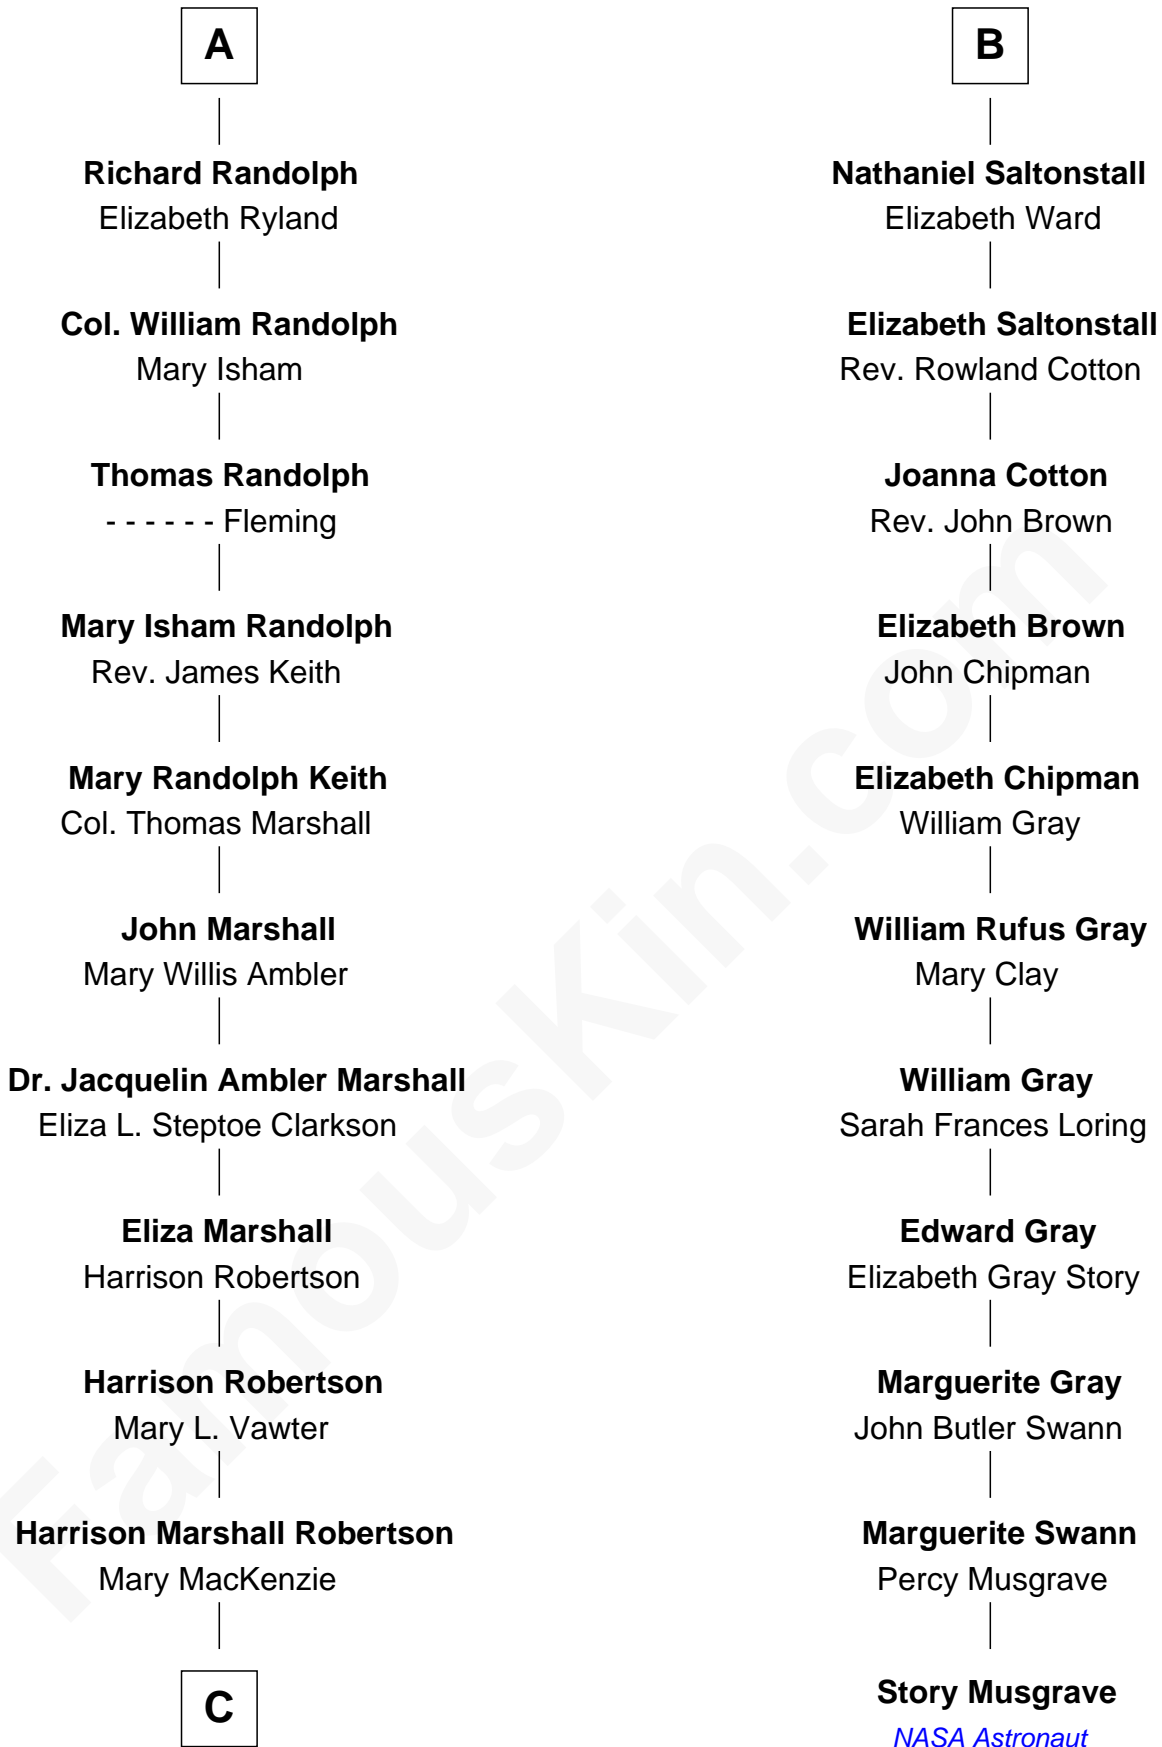

FamousKin.com
Relationship Chart of
Mary Chapin Carpenter
Singer and Songwriter

17th cousin 1 time removed of

Story Musgrave
NASA Astronaut

Sir Robert Howard
 Margaret Mowbray

C

—
Mary Bowie Robertson

Chapin Carpenter

—
Mary Chapin Carpenter

Singer and Songwriter

FamousKin.com